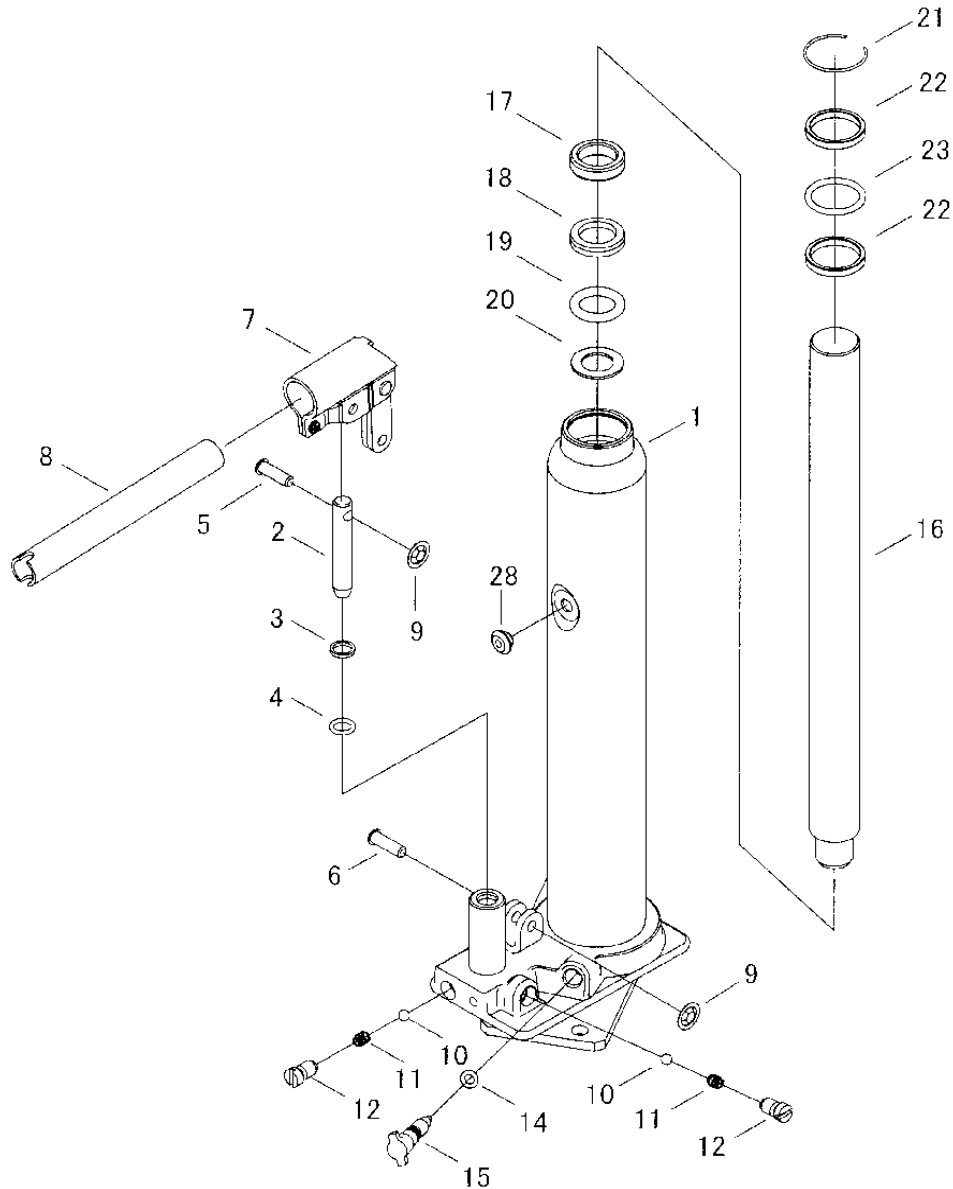

# ZMHL-2SKA Parts Breakdown

Toll Free: 1-800-579-8088 Web: [www.zinko.com](http://www.zinko.com)

REV 091807

#	Description
1	BODY ASSY
2	PUMP PLUNGER
3	PUMP BACKUP RING*
4	PUMP PACKING*
5	PUMP PLUNGER PIN
6	PUMP STAY PIN
7	HANDLE SOCKET ASSY
8	HANDLE

#	Description
9	SNAP RING/PUSH PIN
10	VALVE BALL
11	VALVE SPRING
12	VALVE PLUG
14	RELEASE PACKING*
15	RELEASE ASSY
16	RAM
17	RAM PACKING SHEET

#	Description
18	RAM BACKUP RING*
19	RAM PACKING SHEET*
20	RAM PACKING STOPPER
21	SNAP RING
22	STUFFING RING
23	CYLINDER PACKING*
28	OIL PLUG*
RP	REPAIR KITS (ALL *)