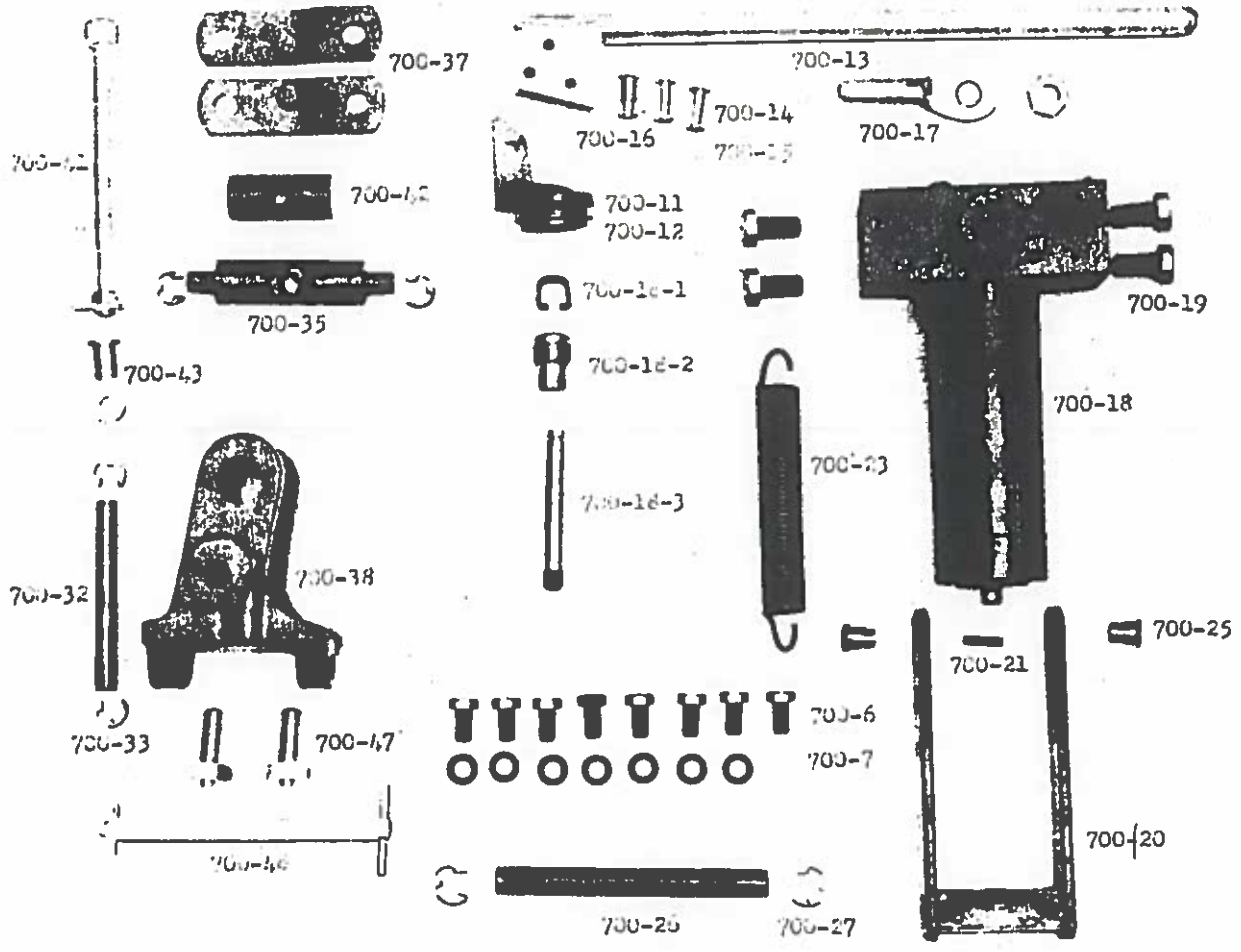

Model 700

WUDEL

WUDEL MURPHY 1975

California Artists

**NOTES**  
 ☆ INDICATES WUDEL PART NO'S, PRECEDED BY "700".  
 ALL OTHER PART NO'S, ARE HEIN WERNER  
 → INDICATES KIT