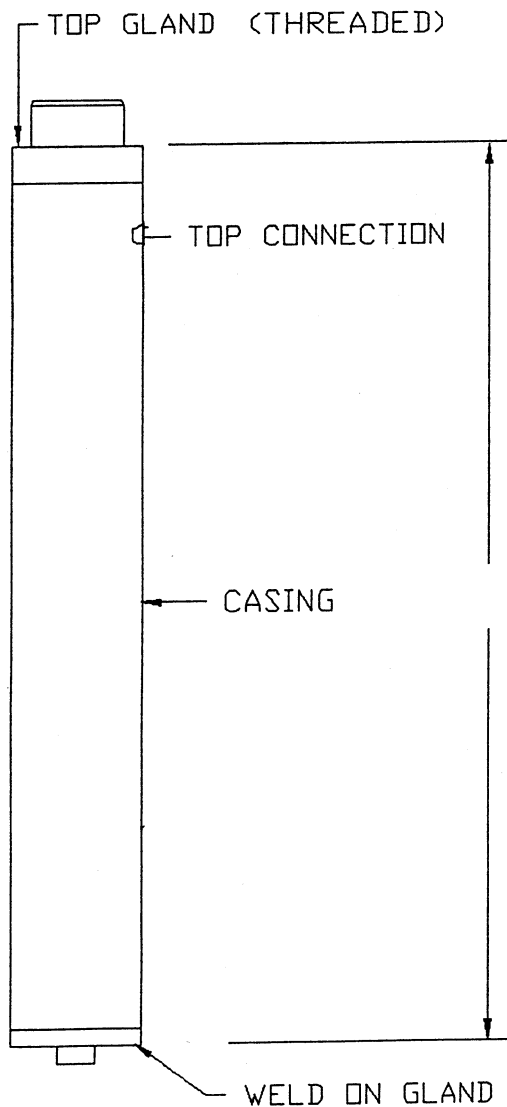

# TWO POST SURFACE LIFT CYLINDER

PART NO 1085951  
PACKING KIT KL-284  
MODELS USED ON AFH-70/90  
SINGLE PISTON

THIS CYLINDER IS N/A.  
REPLACE WITH KL-313

*KL-293*

*BH- 7625-03*

NOTE: This is the second generation of the 70/90 cylinder. It has the hydraulic line connection at the top and a threaded gland. It does not have a slot like the 1086088. This cylinder can be repacked with KL-284