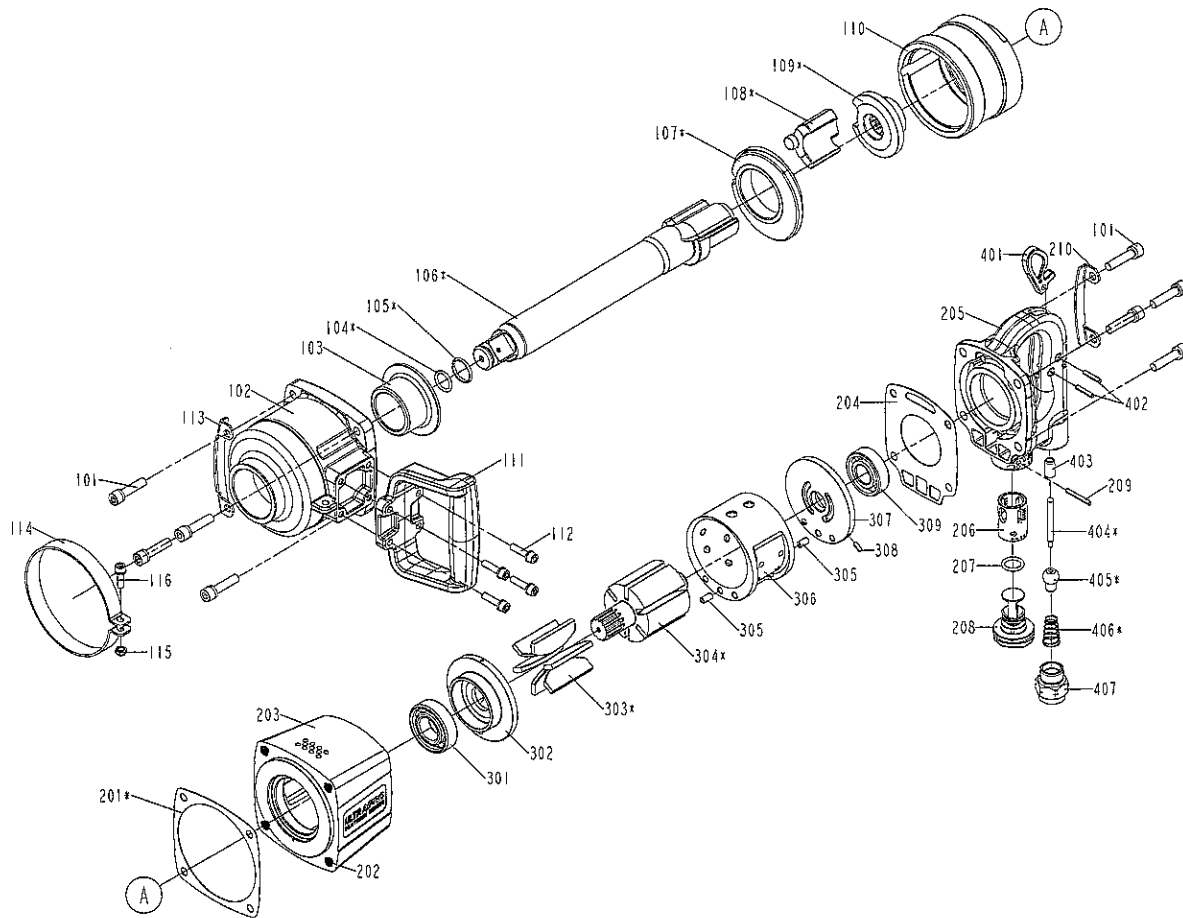

PARTS BREAKDOWN

66138

REF. #	PART NO.	DESCRIPTION	QTY.
101	RS1138101	BOLT ASSEMBLY	8
102	RS1138102	HAMMER CASE	1
103	RS1138103	HAMMER CASE BUSHING	1
104	RS1078108	O-RING	1
105	RS1078107	SOCKET RETAINER	1
106	RS1138106	8" ANVIL	1
107	RS1138107	WASHER	1
108	RS1138108	HAMMER	1
109	RS1138109	HAMMER CAM	1
110	RS1138110	HAMMER FRAME	1
111	RS1138111	HANDLE	1
113	RS1138113	FRONT HOUSING PROTECTOR	1
114	RS1138114	HOUSING PROTECTOR BAND	1
115	RS1138115	BOLT ASSEMBLY	1
116	RS1138116	LOCK NUT	1
201	RS1138201	PACKING-HAMMER CASE	1
202	RS1138202	THREAD INSERT	4
203	RS1138203UP	HOUSING	1
204	RS1138204	PACKING-HAMMER CASE	1
205	RS1138205	REAR COVER	1
206	RS1138206	VALVE BUSHING	1

REF. #	PART NO.	DESCRIPTION	QTY.
207	RS1138207	O-RING	1
208	RS1138208	REVERSE VALVE SET	1
209	RS1138209	SPRING PIN	1
210	RS1138210	REAR HOUSING PROTECTOR	1
301	RS79930	BEARING	1
302	RS1138302	FRONT END PLATE	1
303	RS1138303	BLADE (PACK OF 6)	1
304	RS1138304	ROTOR	1
305	RS1138305	SPRING PIN	2
306	RS1138306	CYLINDER	1
307	RS1138307	REAR BEARING PLATE	1
308	RS1138308	SPRING PIN	1
309	RS71824	BEARING	1
401	RS1138401	TRIGGER	1
402	RS1138402	SPRING PIN	2
403	RS1078404	BUSHING	1
404	RS1138404	PIN	1
405	RS1138405	SEAL PALL	1
406	RS1138406	SPRING	1
407	RS1138407	AIR INLET	1

Also available: Also available: RS1138TK, tune-up kit. Items Includes: #104, 105, 201, 204, 207, 303(6), 405.

PLEASE REVIEW ALL WARNING INSTRUCTIONS PRIOR TO OPERATION. SAVE THIS MANUAL FOR FUTURE REFERENCE.