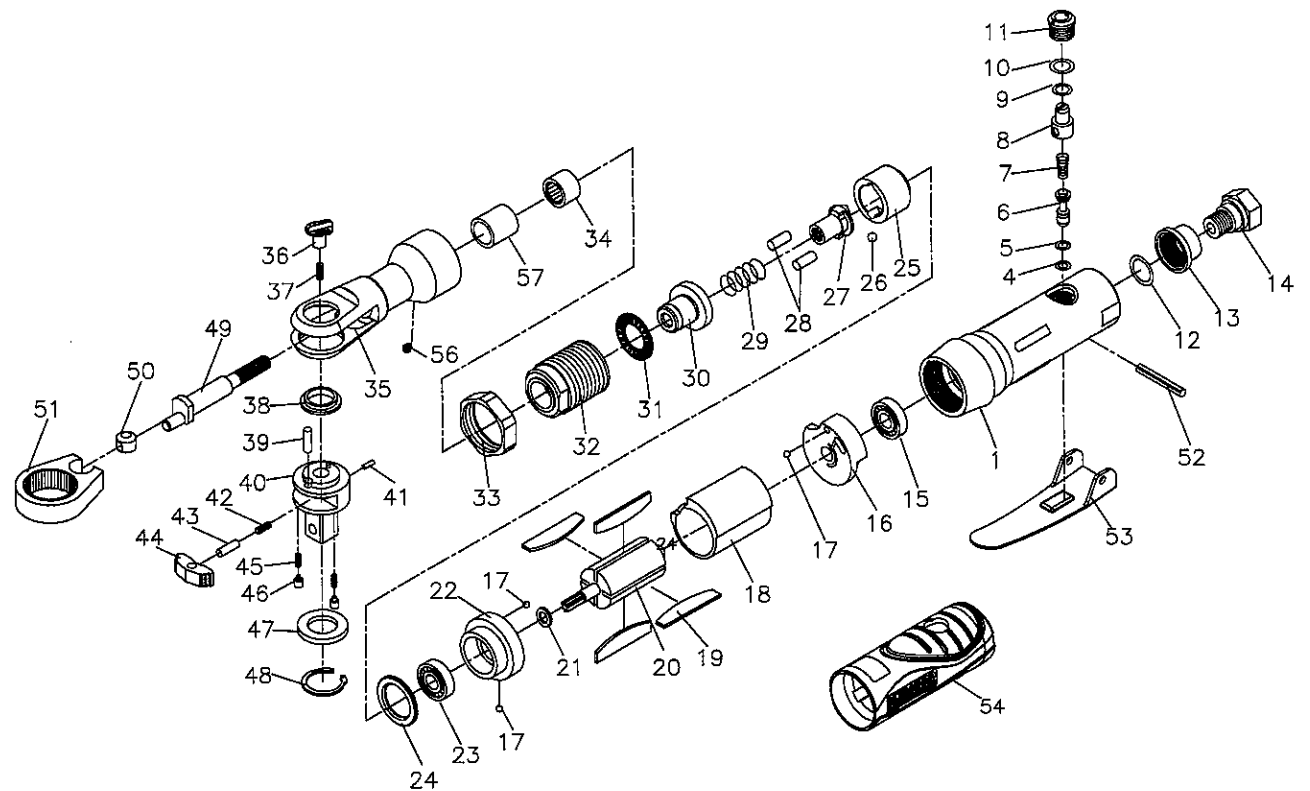

PARTS BREAKDOWN

66132

Ref. #	Item #	DESCRIPTION	QTY
1	RS113201	HOUSING W/BUSHING	1
4	RS305A04	O-RING	1
5	RS305A05	O-RING	1
6	RS283506	THROTTLE PIN	1
7	RS305A07	SPRING	1
8	RS113208	AIR REGULATOR	1
9	RS305A09	O-RING	1
10	RS305A10	O-RING	1
11	RS250ARR11	VALVE PLUG	1
12	R305A15	O-RING	1
13	RS70516	MUFFLER	1
14	RS113214	AIR INLET	1
15	RS21114	BALL BEARING	1
16	RS113216	REAR END PLATE (Includes #17)	1
17	RS26216	STEEL BALL 3/32"	3
18	RS113218	CYLINDER	1
19	RS388420	ROTOR BLADE	4
20	RS113220	ROTOR	1
21	RS32222	SPINDLE COLLAR	1
22	RS113222	FRONT END PLATE (Includes #17)	1
23	RS30524	BALL BEARING	1
24	RS113224	WASHER	1
25	RS113225	HAMMER CAGE	1
26	RS113226	STEEL BALL	1
27	RS113227	ANVIL MECHANISM	1
28	RS113228	HAMMER PIN	2
29	RS113229	SPRING	1

Ref. #	Item #	DESCRIPTION	QTY
30	RS113230	MECHANISM COVER	1
31	RS113231	THRUST BALL BEARING	1
32	RS113232	COUPLING NUT	1
33	RS113233	LOCK NUT	1
34	RS281428	NEEDLE BEARING	1
35	RS113235	RATCHET HOUSING (Includes #56)	1
36	*	REVERSE BUTTON	1
37	*	SPRING	1
38	*	WASHER	1
39	*	PIN	1
40	*	3/8" RATCHET ANVIL	1
41	*	PIN	1
42	*	SPRING	1
43	*	LOCK PIN	1
44	*	RATCHET PAWL	1
45	*	SPRING	2
46	*	PIN	2
47	*	THRUST WASHER	1
48	*	RETAINER RING	1
49	RS113249	CRANK SHAFT	1
50	RS113250	DRIVE BUSHING	1
51	RS8000BP30	RATCHET YOKE	1
52	RS32213	PIN	1
53	RS112902UP	THROTTLE LEVER	1
54	RS113254UP	COMFORT GRIP	1
56	RS1884R29	GREASE FITTING	1
57	RS113257	BUSHING	1