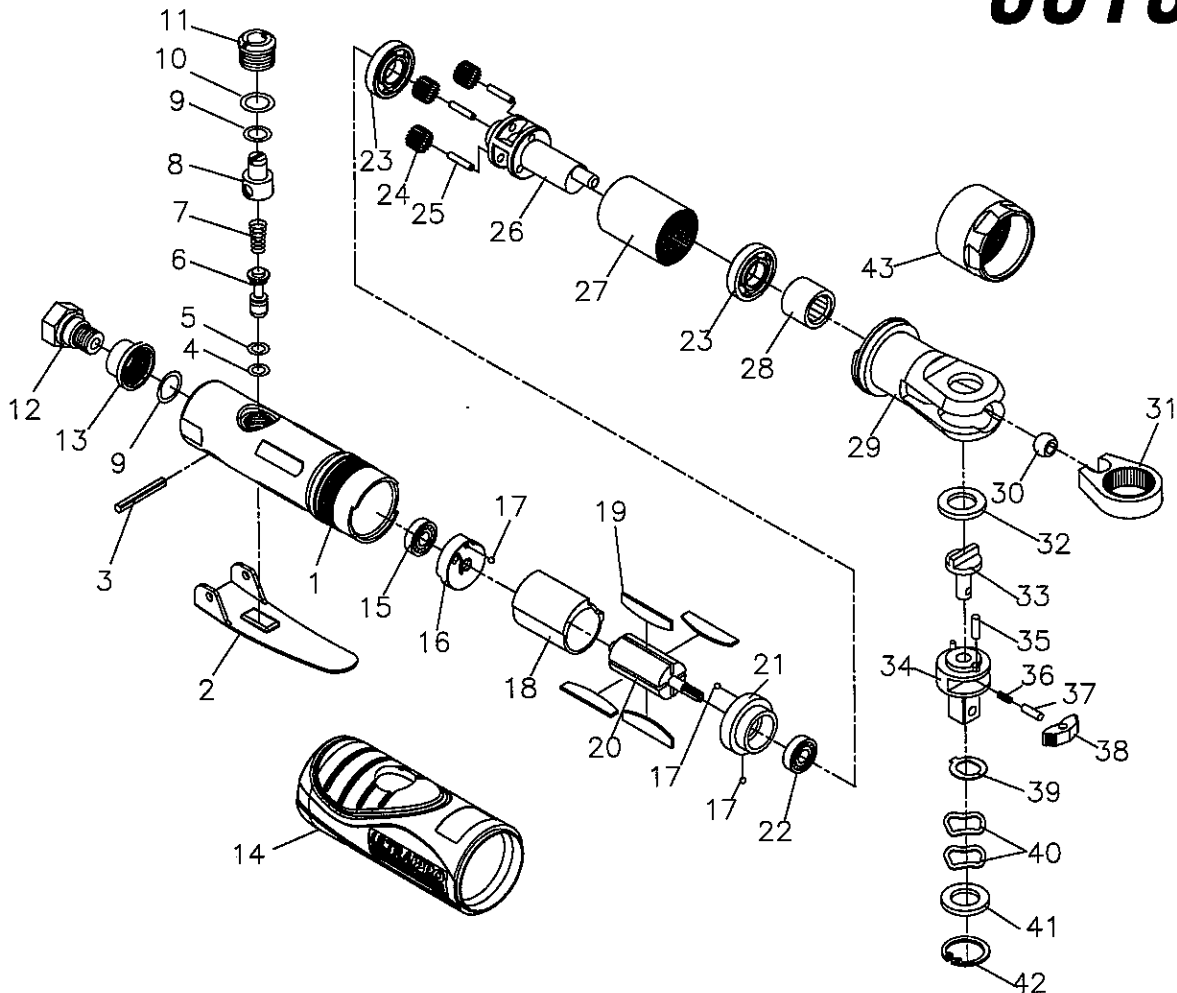

PARTS BREAKDOWN

66130

Ref. #	Item #	DESCRIPTION	QTY
1	RS4000SDR01	HOUSING W/BUSHING	1
2	RS112902UP	THROTTLE LEVER	1
3	RS848002	PIN	1
4	RS305A04	O-RING	1
5	RS305A05	O-RING	1
6	RS283506	THROTTLE PIN	1
7	RS305A07	SPRING	1
8	RS305A08	AIR REGULATOR	1
9	RS305A09	O-RING	2
10	RS305A10	O-RING	1
11	RS250ARR11	VALVE PLUG	1
12	RS250ARR12	AIR INLET	1
13	RS32237	MUFFLER	1
14	RS113014UP	COMFORT GRIP	1
15	RS30516	BALL BEARING	1
16	RS26215	REAR END PLATE (Includes #17)	1
17	RS26216	STEEL BALL	3
18	RS281418	CYLINDER	1
19	RS305A19	ROTOR BLADE	4
20	RS281420	ROTOR	1
21	RS26220	FRONT END PLATE (Includes #17)	1
22	RS30524	BALL BEARING	1

Ref. #	Item #	DESCRIPTION	QTY
23	RS700572	BALL BEARING	2
24	RS281424	PLANET GEAR	3
25	RS281425	PIN	3
26	RS281426	PLANETARY GEAR	1
27	RS281427	INTERNAL GEAR	1
28	RS281428	NEEDLE BEARING	1
29	RS281429	RATCHET HOUSING	1
30	RS281430	DRIVE BUSHING	1
31	RS250ARR31	RATCHET YOKE	1
32	*	WASHER	1
33	*	REVERSE BUTTON	1
34	*	3/8" ANVIL	1
35	*	PIN	1
36	*	SPRING	1
37	*	LOCK PIN	1
38	*	RATCHET PAWL	1
39	*	WASHER	1
40	*	WAVE WASHER	2
41	*	THRUST WASHER	1
42	*	RETAINER RING	1
43	RS4000SDR43	CLAMP NUT	1