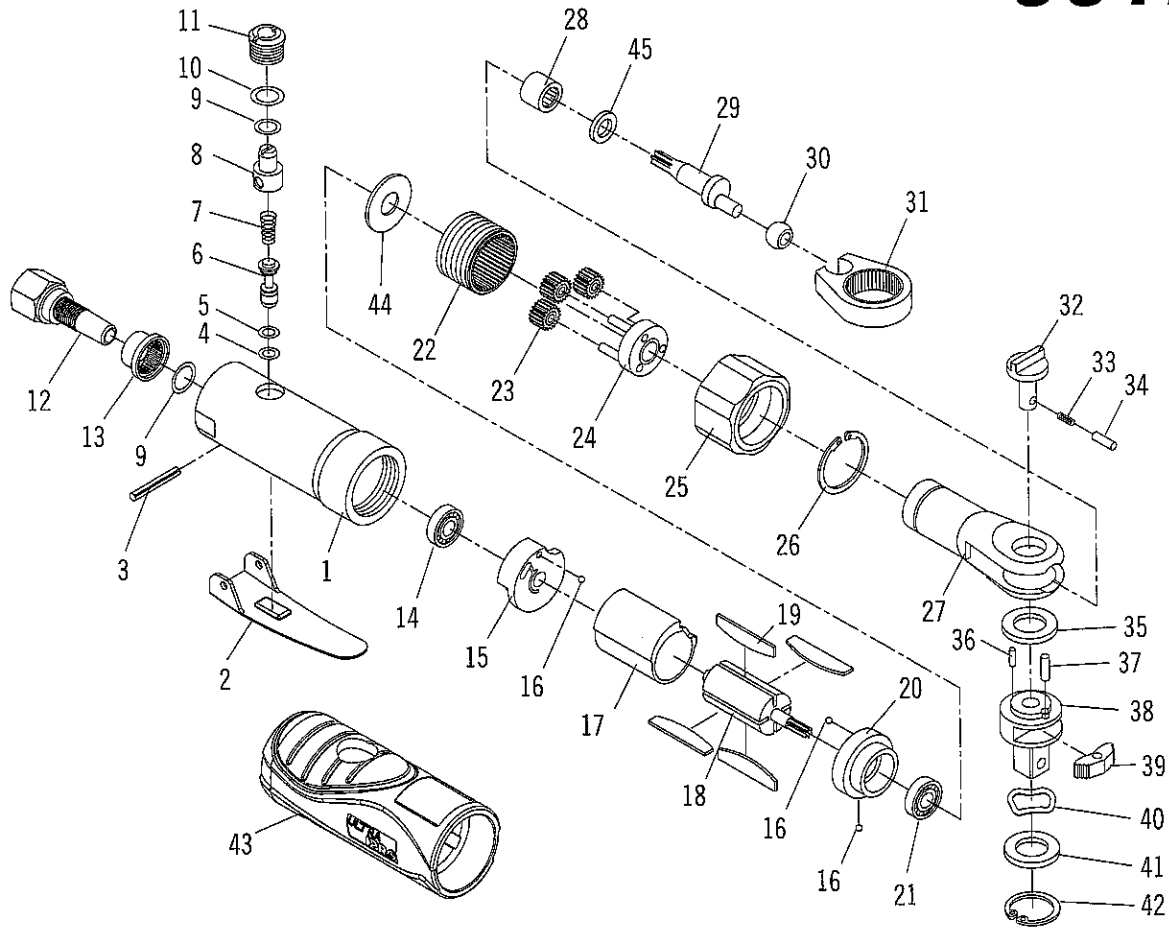

PARTS BREAKDOWN

66129

REF. #	ITEM #	DESCRIPTION	QTY
1	RS250ARR01	Housing with Bushing	1
2	RS112902UP	Throttle Lever	1
3	RS848002	Pin (3 x 22mm)	1
4	RS305A04	O-Ring (3.5 x 1.5mm)	1
5	RS305A05	O-Ring (4.5 x 1.7mm)	1
6	RS283506	Throttle Pin	1
7	RS305A07	Spring	1
8	RS305A08	Air Regulator	1
9	RS305A09	O-Ring (6 x 2mm)	2
10	RS305A10	O-Ring (12 x 2mm)	1
11	RS250ARR11	Valve Plug	1
12	RS250ARR12	Air Inlet	1
13	RS32237	Muffler	1
14	RS30516	Bearing (696ZZ)	1
15	RS32217	Rear End Plate (includes #16)	1
16	RS26216	Steel Ball	3
17	RS281418	Cylinder	1
18	RS250ARR18	Rotor	1
19	RS305A19	Rotor Blade	4
20	RS250ARR20	Front End Plate (includes #16)	1
21	RS30524	Bearing (608ZZ)	1
22	RS250ARR22	Internal Gear	1
23	RS281424	Planet Gear	3

REF. #	ITEM #	DESCRIPTION	QTY
24	RS250ARR24	Planet Gear Carrier	1
25	RS250ARR25	Lock Ring	1
26	RS250ARR26	Retainer Ring	1
27	RS250ARR27	Ratchet Housing	1
28	RS250ARR28	Needle Bearing	1
29	RS250ARR29	Crank Shaft	1
30	RS281430	Drive Bushing	1
31	RS250ARR31	Ratchet Yoke	1
32	*	Reverse Button	1
33	*	Spring	1
34	*	Lock Pin	1
35	*	Washer	1
36	*	Roll Pin	1
37	*	Pin	1
38	*	1/4" Anvil	1
39	*	Ratchet Pawl	1
40	*	Wave Washer	1
41	*	Thrust Washer	1
42	*	Retaining Ring	1
43	RS112943UP	Comfort Grip	1
44	RS250ARR44	Spacer	1
45	RS250ARR45	Bushing	1