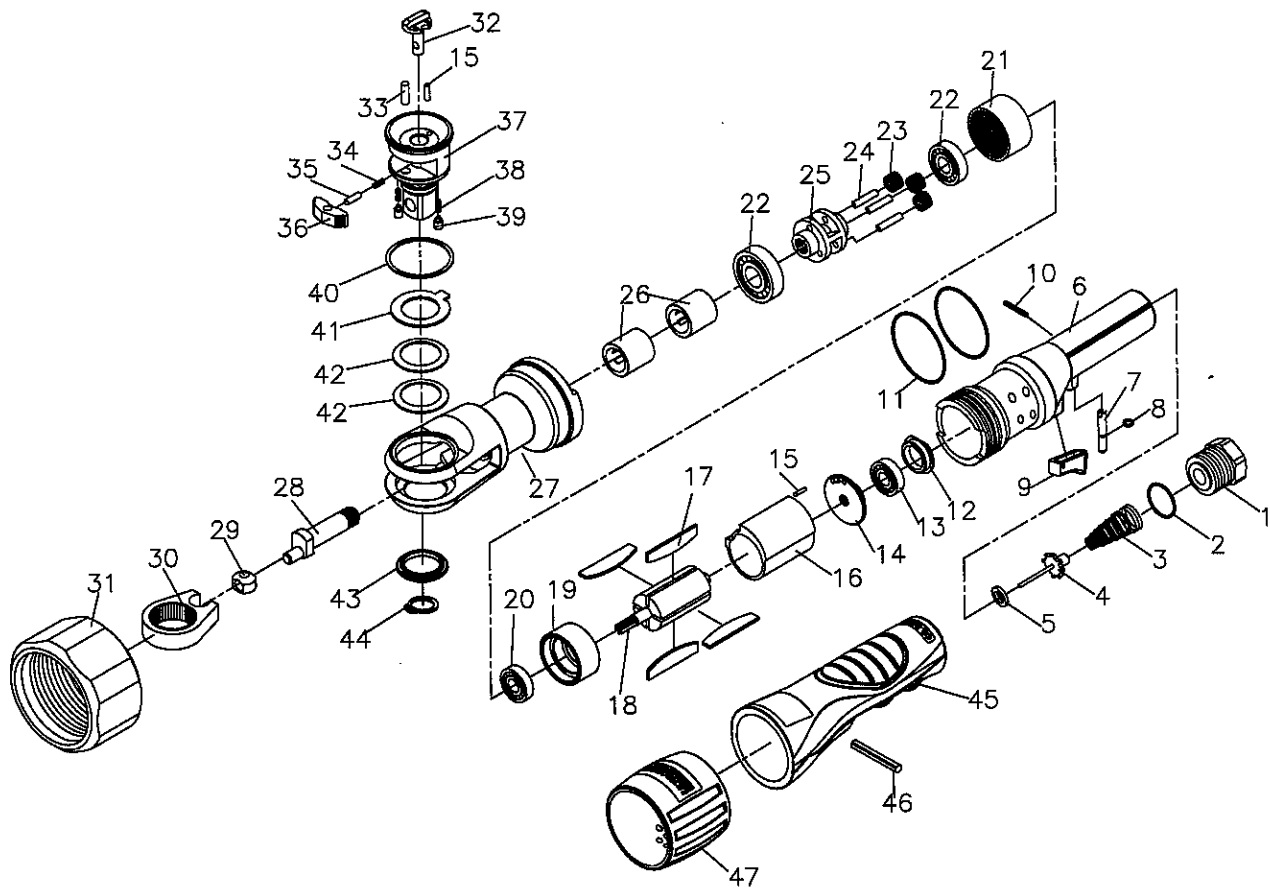

PARTS BREAKDOWN

66127

Ref. #	Item #	DESCRIPTION	QTY
1	RS8000BP01UP	AIR INLET	1
2	RS281402	O-RING	1
3	RS501803	SPRING	1
4	RS501804	THROTTLE VALVE	1
5	RS501805	THROTTLE SEAT	1
6	RS8000BP06	HOUSING	1
7	RS8000BP07	THROTTLE PIN	1
8	RS281407	O-RING	1
9	RS112709	TRIGGER	1
10	RS8000BP10	ROLL PIN	1
11	RS8000BP11	O-RING	2
12	RS8000BP12	PLUG	1
13	RS108A12	BALL BEARING	1
14	RS8000BP14	REAR END PLATE	1
15	RS8000BP15	ROLL PIN	2
16	RS8000BP16	CYLINDER	1
17	RS8000BP17	ROTOR BLADE	4
18	RS8000BP18	ROTOR	1
19	RS8000BP19	FRONT END PLATE	1
20	RS10920	BALL BEARING	1
21	RS8000BP21	INTERNAL GEAR	1
22	RS8000BP22	BALL BEARING	2
23	RS8000BP23	BEVEL GEAR	3
24	RS8000BP24	PIN	3

Ref. #	Item #	DESCRIPTION	QTY
25	RS8000BP25	PLANET CARRIER	1
26	RS281428	NEEDLE BEARING	2
27	RS8000BP27	RATCHET HOUSING	1
28	RS8000BP28	CRANK SHAFT	1
29	RS8000BP29	DRIVE BUSHING	1
30	RS8000BP30	RATCHET YOKE	1
31	RS112731	CLAMP NUT	1
32	*	REVERSE BUTTON	1
33	*	PIN	1
34	*	SPRING	1
35	*	PIN	1
36	*	RATCHET PAWL	1
37	*	ANVIL(3/8")	1
38	*	SPRING	2
39	*	PIN	2
40	*	WASHER	1
41	*	WASHER	1
42	*	BELLEVILLE WASHER	2
43	*	THRUST WASHER	1
44	*	RETAINER RING	1
45	RS112747UP	COMFORT GRIP	1
46	RS8000BP46	ROLL PIN	1
47	RS112747UP	MUFFLER	1