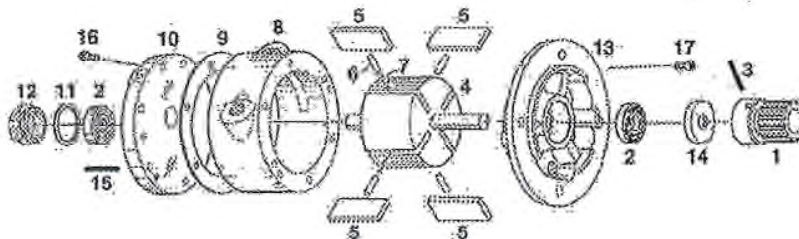

EXPLODED PRODUCT VIEWS, PARTS & ORDERING INFORMATION 4AM SERIES

4AM SERIES

REF#	DESCRIPTION	QTY	4AM-FRV-13C	4AM-NRV-22B	4AM-FRV-24	4AM-NRV-50C	4AM-NRV-54A	4AM-FRV-63A	4AM-NRV-70C	4AM-ARV-119	4AM-ARV-120
1 Δ	SHAFT SEAL	1	AC466B	AC466B	NAS2	B232B	AA466B		B232B	METRIC	METRIC
2 Δ	DRIVE END BEARING	1	AA299J	AA299J	AA299J	AB519	AA299J		AB519	AG519	AB519
2A Δ	DEAD END BEARING	1	AA299J	AA299J	AA299J	AA299J	AA299J		AA299J	AA299J	AA299J
3	DRIVE END PLATE	1	AC727	AC665	AC727	AG707	AC665		AG707	AK425A	AK425A
4	ROTOR ASSEMBLY	1	AB617	AB617	AM426	AM455A	AM411		AM319A	AM455C	AM455B
5 Δ	VANE	4	AB876	AB876	AB876	AB876		ABB76	ABB76		AB876
6 Δ	PUSH PINS	4	AM467	AM467	AM467	AM467	AM467		AM467		AM467
7 Δ	VANE SPRING	2	AM466	AM466	AM466	AM466		AM466			AM466
8	BODY	1	AM425	AM410	AM425	AM410	AM410		AM410	AM410M	AM410M
9 Δ **	SHIMS	2	B330	B330	B330	B330	B330		B330	B330	B330
10	DEAD END PLATE	1	AC728	AC728	AC727	AC728	AC728		AC728	AB622M	AB622M
11 Δ	END CAP GASKET	1	AA46	AA46		AA46	AA46		AA46	AA46	AA46
12	DEAD END CAP	1	AM307D	AM307D		AM307D	AM307D		AM307D	AM307D	AM307D
13	MUFFLER ASSEMBLY	1	AL445	AL445	AL445	AL445	AL445		AL445	AL445	AL445
14 Δ	MUFFLER CARTRIDGE	1	AL45B	AL45B	AL45B	AL45B	AL45B		AL45B	AL45B	AL45B
15 Δ	MUFFLER FELT	1	AC983	AC983	AC983	AC983	AC983		AC983	AC983	AC983
***	SERVICE KIT	1	K205	K205	K205G	K206A	K270		K280A	K205C	K205B

4AM SERIES

REF#	DESCRIPTION	QTY	4AM-RV-75
1	GEAR STD.	1	AA294
2 Δ	BEARING	2	AA299J
3	PIN	1	AA297
4	ROTOR	1	AA293
5 Δ	VANE	4	AB876
6 Δ	SPRING PIN	4	AM467
7 Δ	SPRINGS	2	AM466
8	BODY	1	AM410
9 Δ	SHIMS	2	B330
10	DEAD END PLATE	1	AC728
11 Δ	END CAP GASKET	1	AA46
12	END CAP	1	AM307D
13	DRIVE END PLATE	1	AA424
14	SEAL	1	AA466B
15	DOWEL PINS	4	AB152
16	1/4-28 x .50 PFHMS	6	BB631
17	1/4-28 x .625 SHCS	6	BB634
***	SERVICE KIT	1	K205

*** Item not shown.
 ** #AL484 (9A) O-ring replaces shim on some models.
 Δ Denotes parts included in the Service Kit.