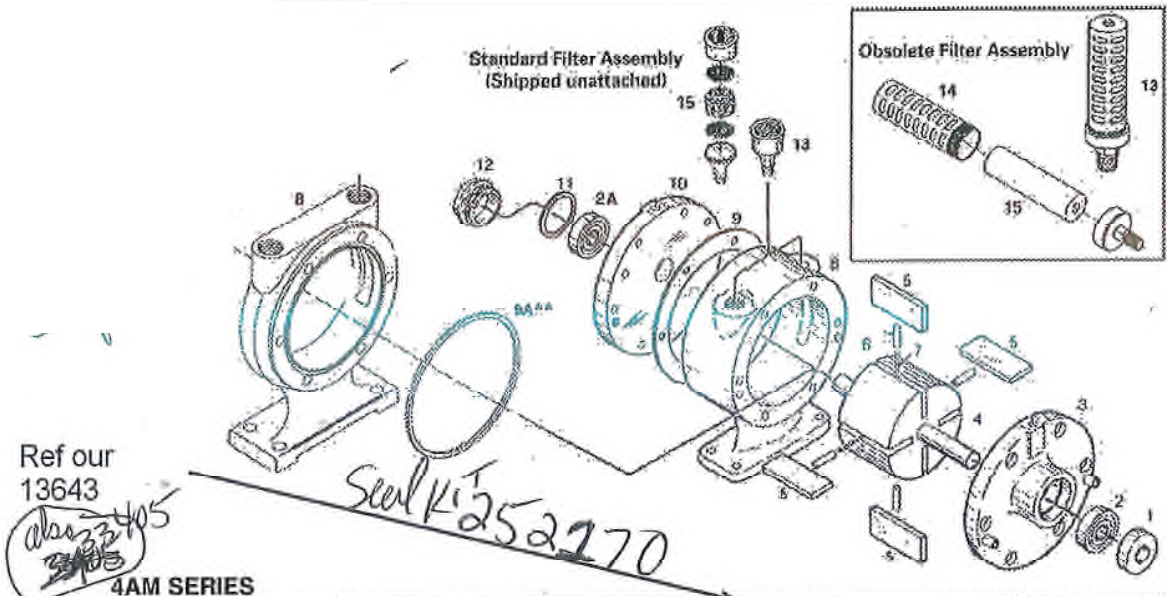

EXPLODED PRODUCT VIEWS, PARTS & ORDERING INFORMATION 4AM SERIES

4AM SERIES

REF#	DESCRIPTION	QTY	4AM-FRV-13C	4AM-NRV-22B	4AM-FRV-24	4AM-NRV-50C	4AM-NRV-54A	4AM-FRV-63A	4AM-NRV-70C	4AM-ARV-119	4AM-ARV-120
1 Δ	SHAFT SEAL	1	AC466B	AC466B	NAS2	B232B	AA466B		B232B	METRIC	METRIC
2 Δ	DRIVE END BEARING	1	AA299J	AA299J	AA299J	AB519	AA299J		AB519	AG519	AB519
2A Δ	DEAD END BEARING	1	AA299J	AA299J	AA299J	AA299J	AA299J		AA299J	AA299J	AA299J
3	DRIVE END PLATE	1	AC727	AC665	AC727	AG707	AC665		AG707	AK425A	AK425A
4	ROTOR ASSEMBLY	1	AB617	AB617	AM426	AM455A	AM411		AM319A	AM455C	AM455B
5 Δ	VANE	4	AB876	AB876	AB876	AB876		ABB76	ABB76		AB876
6 Δ	PUSH PINS	4	AM467	AM467	AM467	AM467	AM467		AM467		AM467
7 Δ	VANE SPRING	2	AM466	AM466	AM466	AM466		AM466			AM466
8	BODY	1	AM425	AM410	AM425	AM410	AM410		AM410	AM410M	AM410M
9 Δ **	SHIMS	2	B330	B330	B330	B330	B330		B330	B330	B330
10	DEAD END PLATE	1	AC728	AC728	AC727	AC728	AC728		AC728	AB622M	AB622M
11 Δ	END CAP GASKET	1	AA46	AA46		AA46	AA46		AA46	AA46	AA46
12	DEAD END CAP	1	AM307D	AM307D		AM307D	AM307D		AM307D	AM307D	AM307D
13	MUFFLER ASSEMBLY	1	AL445	AL445	AL445	AL445	AL445		AL445	AL445	AL445
14 Δ	MUFFLER CARTRIDGE	1	AL45B	AL45B	AL45B	AL45B	AL45B		AL45B	AL45B	AL45B
15 Δ	MUFFLER FELT	1	AC983	AC983	AC983	AC983	AC983		AC983	AC983	AC983
***	SERVICE KIT	1	K205	K205	K205G	K206A	K270		K280A	K205C	K205B

4AM SERIES

REF#	DESCRIPTION	QTY	4AM-RV-75
1	GEAR STD.	1	AA294
2 Δ	BEARING	2	AA299J
3	PIN	1	AA297
4	ROTOR	1	AA293
5 Δ	VANE	4	AB876
6 Δ	SPRING PIN	4	AM467
7 Δ	SPRINGS	2	AM466
8	BODY	1	AM410
9 Δ	SHIMS	2	B330
10	DEAD END PLATE	1	AC728
11 Δ	END CAP GASKET	1	AA46
12	END CAP	1	AM307D
13	DRIVE END PLATE	1	AA424
14	SEAL	1	AA466B
15	DOWEL PINS	4	AB152
16	1/4-28 x .50 PFHMS	6	BB631
17	1/4-28 x .625 SHCS	6	BB634
***	SERVICE KIT	1	K205

*** Item not shown.
 ** #AL484 (9A) O-ring replaces shim on some models.
 Δ Denotes parts included in the Service Kit.