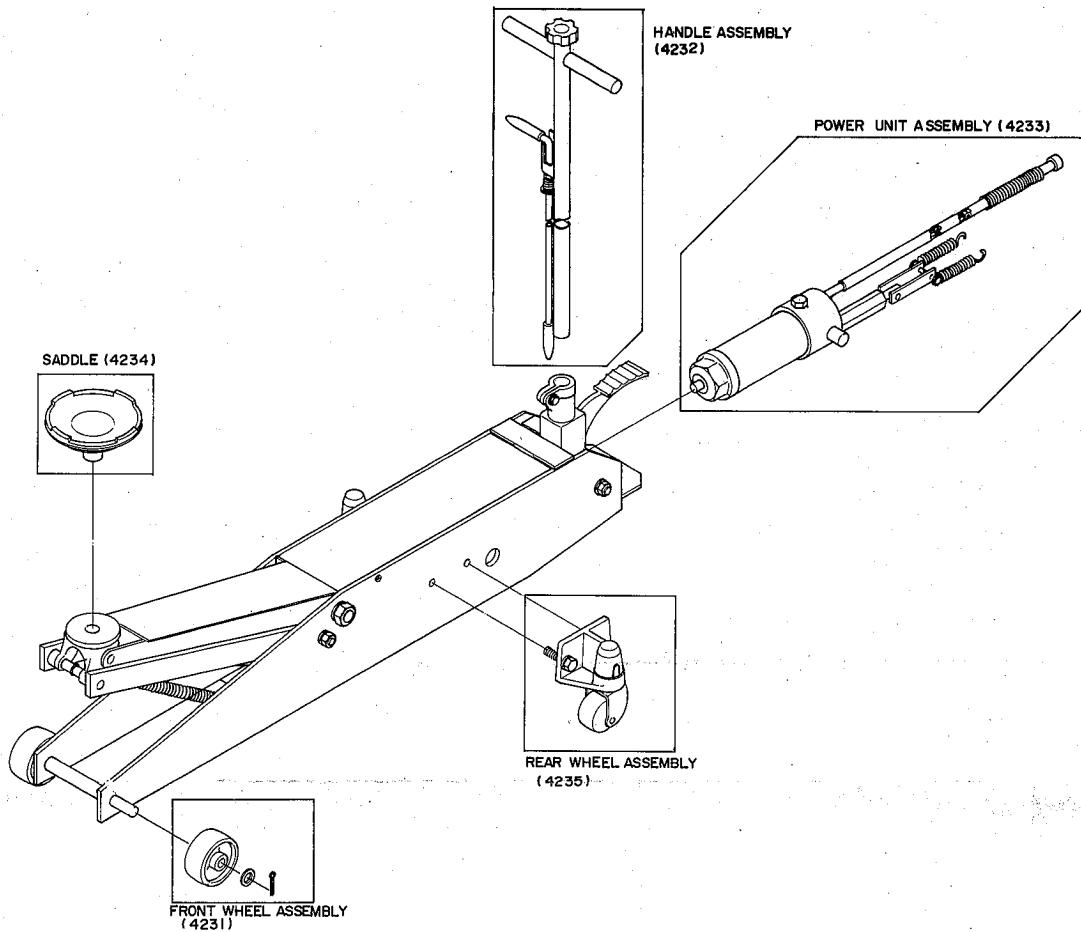

# **4 TON CAPACITY FLOOR SERVICE JACK**

**Operation  
Repair Parts**

# REPAIR PARTS

Sears 4 Ton Floor Service Jack  
Model Number 214.12310

**PARTS ARE AVAILABLE IN ASSEMBLIES ONLY (EXCEPT SADDLE)**

Parts No.	Description	Parts No.	Description
4231	Front wheel assembly	4235	Rear wheel assembly
4232	Handle assembly	4236	Owners manual
4233	Power unit assembly		
4234	Saddle		

## Model Number 214.12310

The Model Number and Serial Number will be found on the arm. Always mention the Model Number and Serial Number when requesting service or repair parts for your Jack.