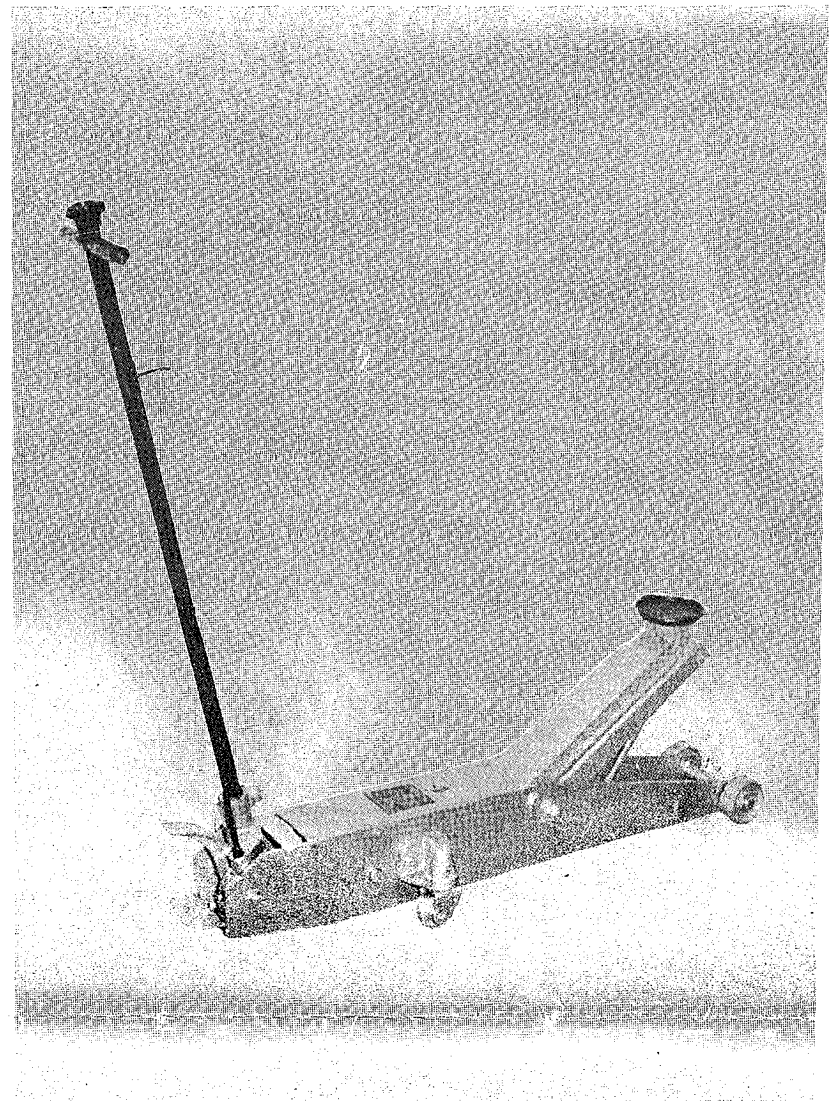

**SEARS**

**OWNERS  
MANUAL**

**MODEL NO.  
214.12310**

**CAUTION:**  
Read Rules for  
Safe Operation  
and Instructions  
Carefully

# **4 TON CAPACITY FLOOR SERVICE JACK**

**Operation  
Repair Parts**

# REPAIR PARTS

Sears 4 Ton Floor Service Jack  
Model Number 214.12310

**PARTS ARE AVAILABLE IN ASSEMBLIES ONLY (EXCEPT SADDLE)**

Parts No.	Description	Parts No.	Description
4231	Front wheel assembly	4235	Rear wheel assembly
4232	Handle assembly	4236	Owners manual
4233	Power unit assembly		
4234	Saddle		