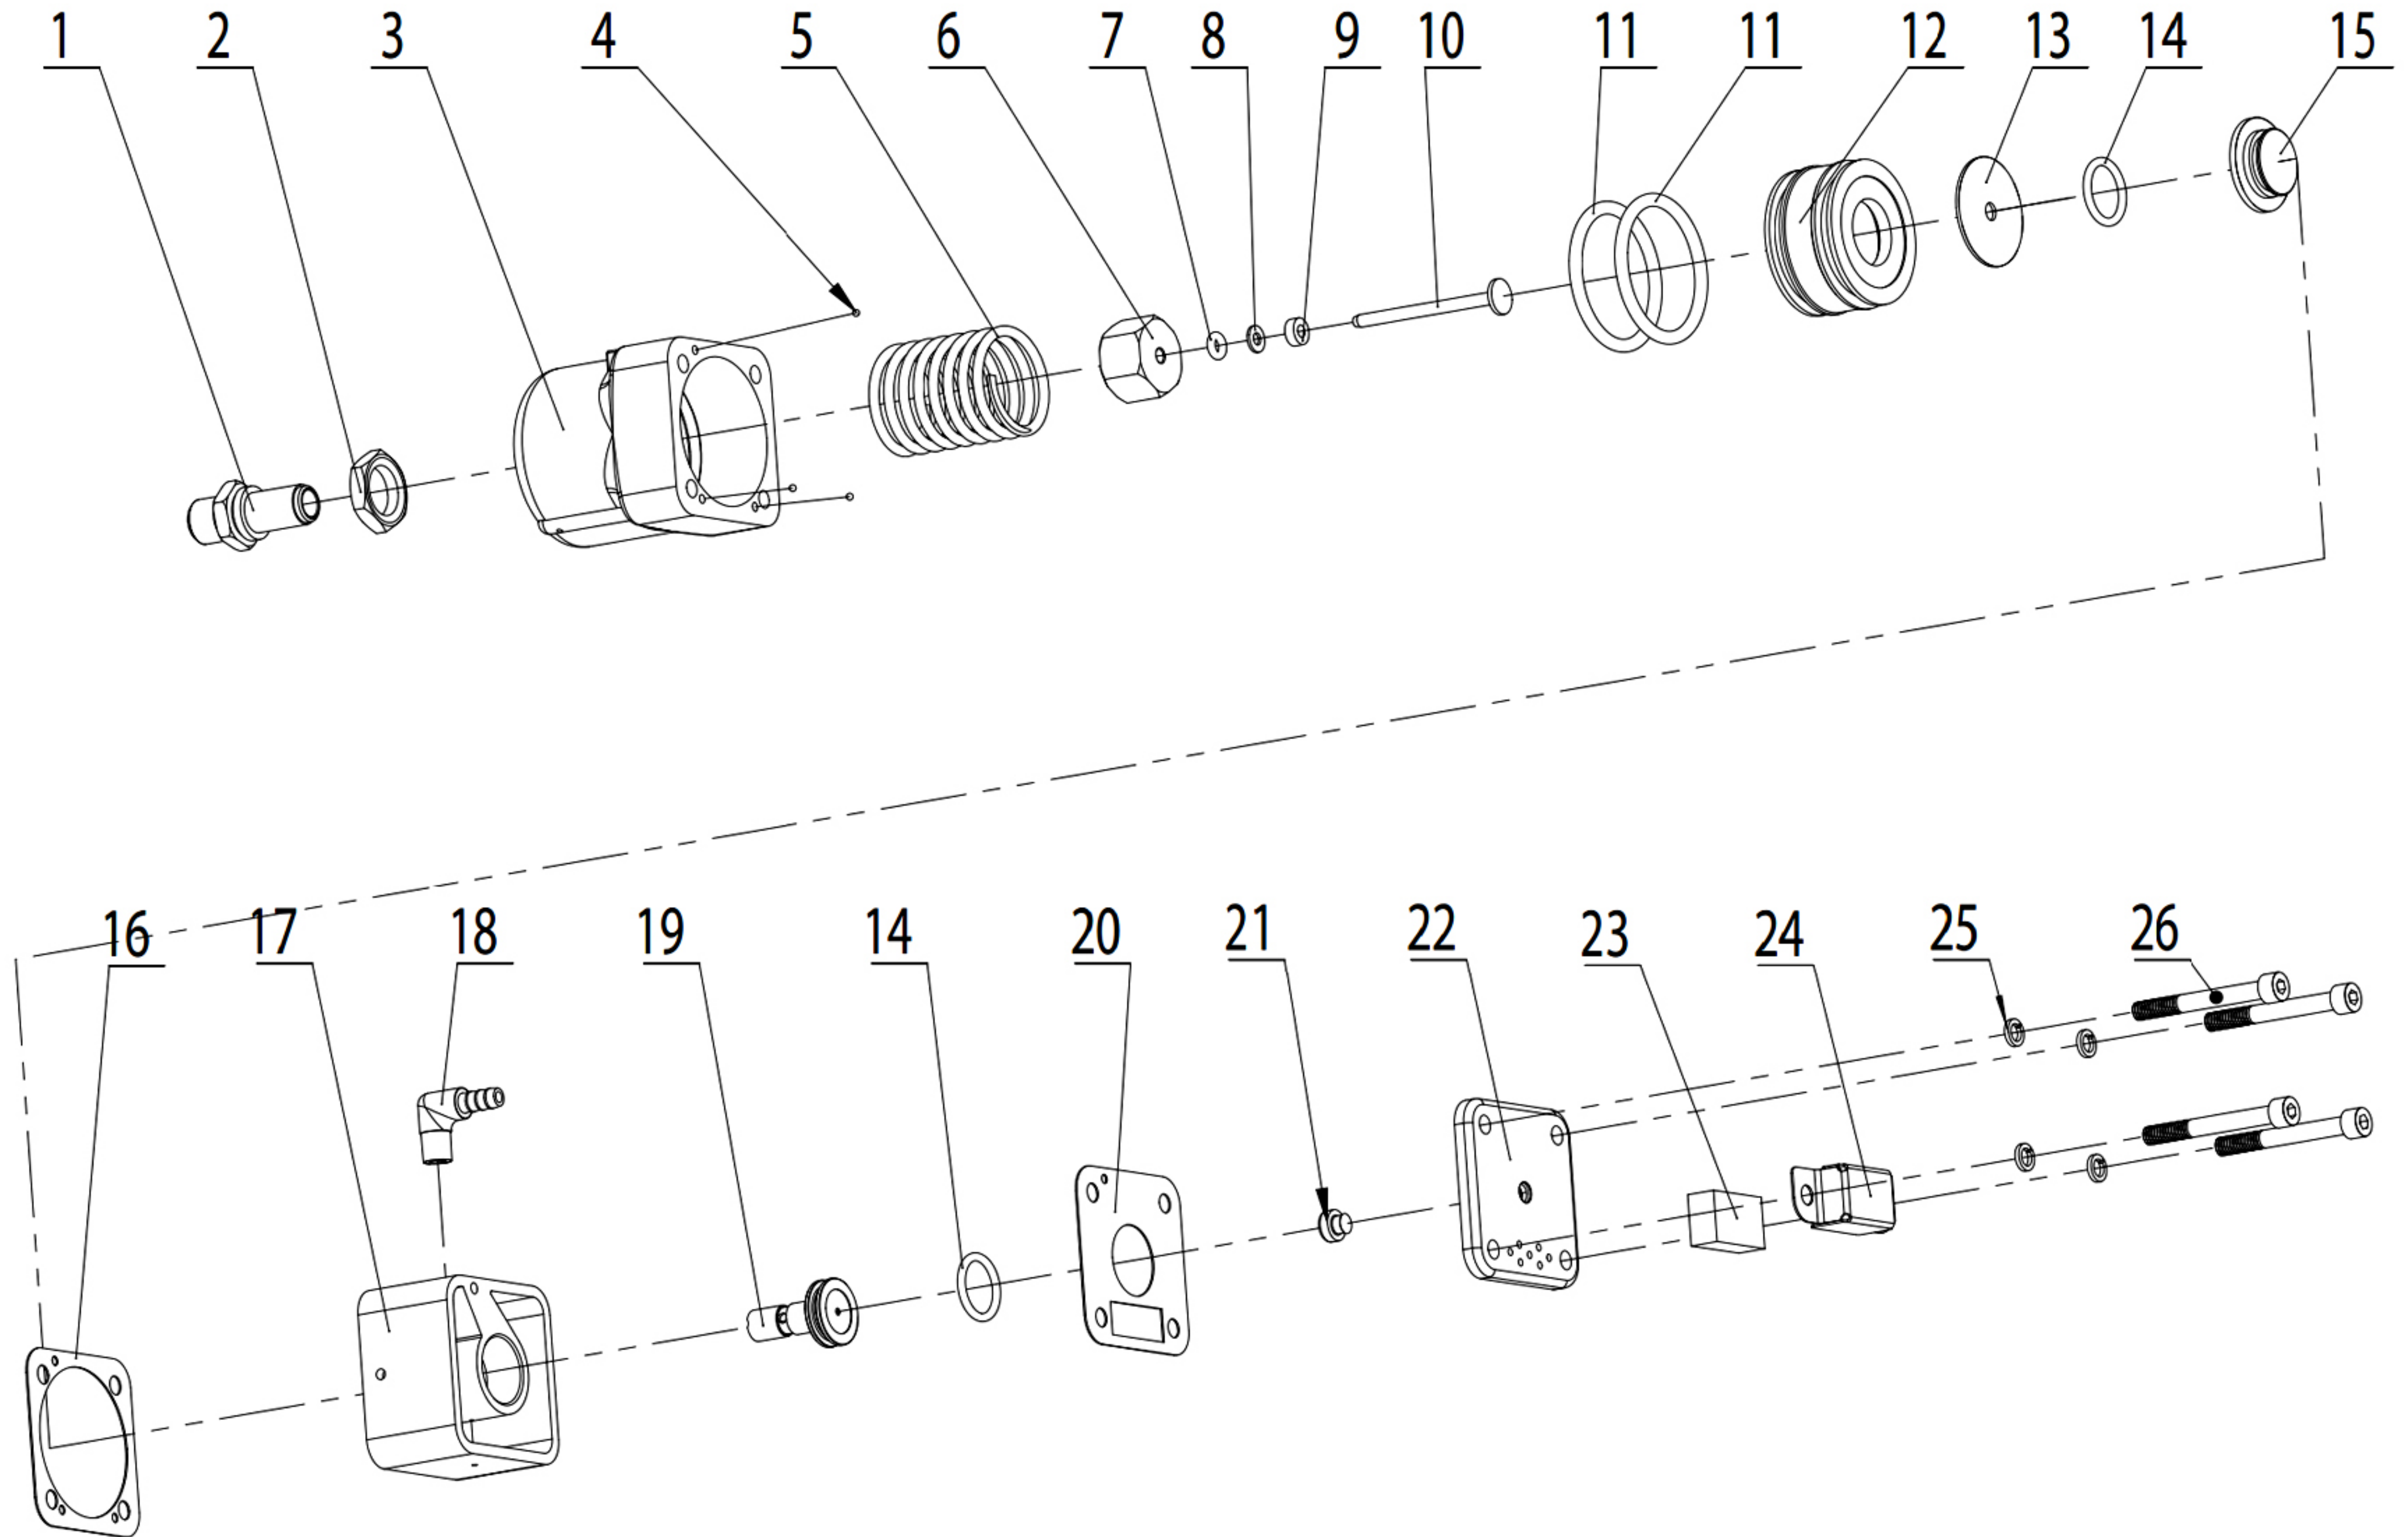

RS662270 - AIR PUMP ASSEMBLY

Index#	Part#	Description	Qty.
1		Plunger Cover	1
2		Nut	1
3		Air Pump Body	1
4	*	Ball	3
5		Spring	1
6		Nut	1
7	*	O-Ring	1
8	*	NL Retainer	1
9	*	Packing Guide	1
10		Plunger	1
11	*	O-Ring	2
12		Piston	1
13		Washer	1
14	*	O-Ring	2
15		Retainer	1
16	*	Packing Washer	1
17		Muffler Cover	1
18		Pipe Joint	1
19		Valve Rod	1
20	*	Packing Washer	1
21	*	Rubber Pad	1
22		Cover	1
23	*	Filter Element	1
24		Filter Cover	1
25		Spring Washer	4
26		Hex Socket Screw	4

* Available in RS6622AMK.