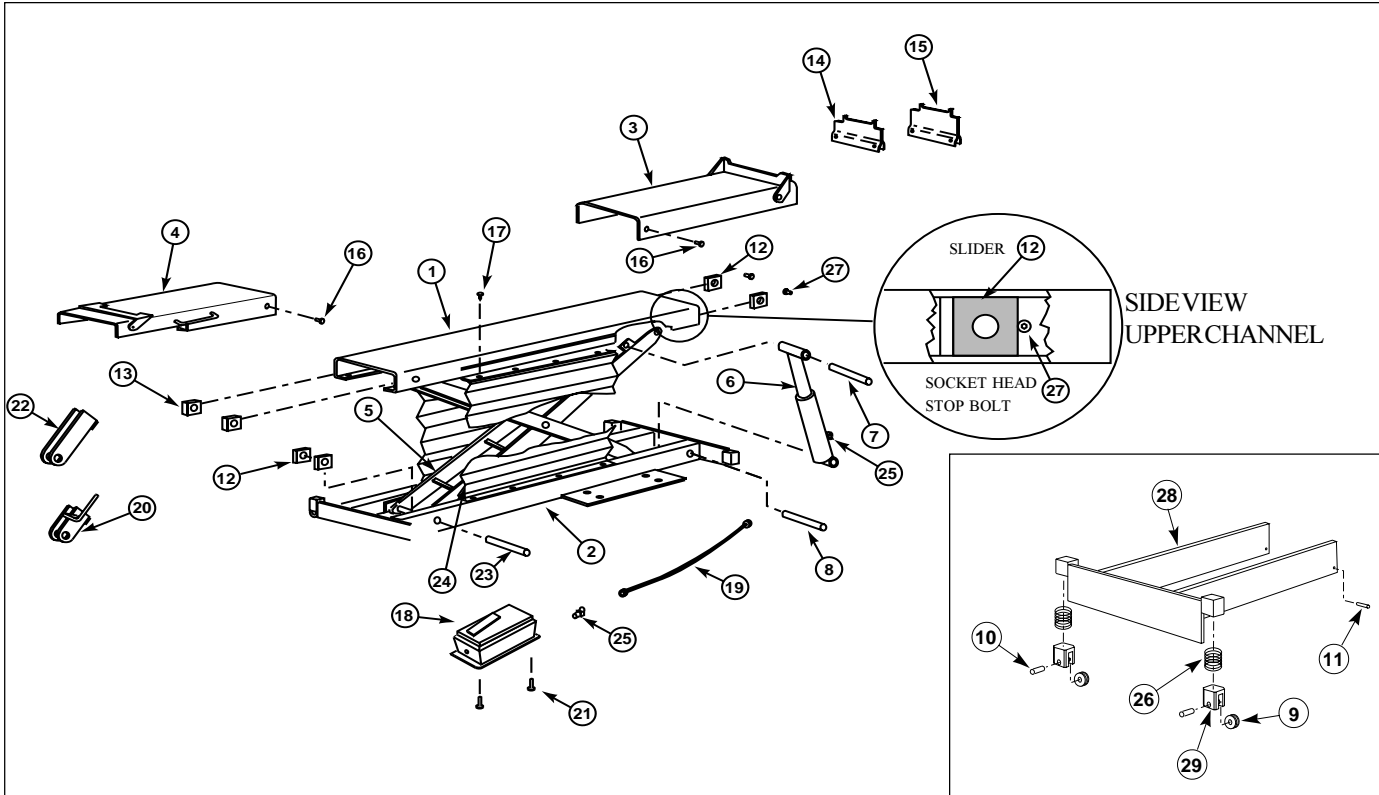

World Leader in Lift Systems

ROLLING JACKS PARTS BREAKDOWN

FC5655-75
Models: FC5656-75
FC5657-75

REPLACEMENT PARTS									
ITEM	DESCRIPTION	MODEL	MODEL	MODEL	ITEM	DESCRIPTION	MODEL	MODEL	MODEL
		FC5655-75	FC5656-75	FC5657-75			FC5655-75	FC5656-75	FC5657-75
1	Upper Channel Ass'y	FC5702			16	Stop Bolt	FC576		
2	Lower Channel Ass'y	FC5628			17	Plastic Retainer	FC5185-69		
3	R.H. Sliding Adapter	FC5700			18	Pump	FC5947	FC5948	FC5889
4	L.H. Sliding Adapter	FC5701			19	Hose	FC5657-4		
5	Link Weld Assembly	FC5631			20	Short Lock Dog	FC5633		
6	Hydraulic Cylinder	FC5642			21	1/4" x 20NC Self Tapping Screw	2 Req'd		
7	Upper Cylinder Pin	FC5639			22	Long Lock Dog	FC5634		
8	Lower Cylinder Pin	FC5640			23	Pin	FC5630		
9	Roller	FC5895-8			24	Guard	FC5144-1		
10	Axle	FC5895-10			25	Elbow Adapter	FC5185-45		
11	1/4" x 1" Lg. Spirol Pin	2 Req'd			26	Spring	FC5895-6		
12	Slider	FC5185-68			27	3/8"-16NCx3/8"lg. Socket Hd. &LW	4 Req'd		
13	Slider	FC5185-67			28	Teles. End Section Weldment	FC5895-1		
14	Auxiliary Adapter	FC5108			29	Axle Support	FC5895-7		
15	Auxiliary Adapter	FC579							

* If no part number is present, the part number for Model FC5655-50 applies.

Complete Information Below And Keep In A Safe Place

Date Installed _____/_____/_____

Installed In Bay # _____

Model Order # _____

IMPORTANT: When ordering parts or requesting service, always give exact model number. Model number is shown on nameplate attached to superstructure.

World Headquarters:
ROTARY LIFT
A DOVER INDUSTRIES COMPANY
2700 Lanier Drive
Madison, IN 47250-1753 USA
Phone toll-free: 1-800-445-5438
1-(812) 273-1622
FAX toll-free: 1-800-822-6502
1-(812) 273-6502
E-mail: userlink@rotarylif.com
http://www.rotarylif.com/