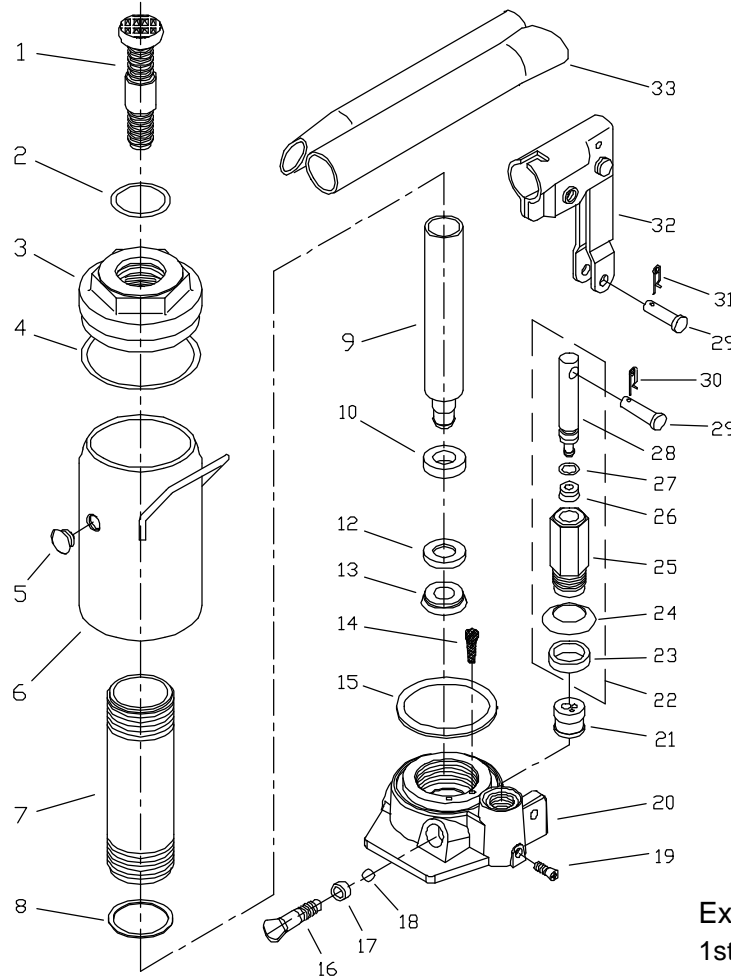

# SPARE PARTS LIST 12 Ton Shorty Bottle Jack

Model # 10129

ITEM	PARTCODE	DESCRIPTION	QTY	ITEM	PARTCODE	DESCRIPTION	QTY
1	270-3-1100-304	extension screw	1	21	113-3-1500-203	hyd. cartridge assy.	1
2*	511-7-0440-505	o-ring	1	22	181-4-1415-109	pump assy.	1
3	190-6-1801-107	top nut	1	23*	581-7-0179-001	packing	1
4*	513-3-0682-013	gasket (upper)	1	24	531-3-0190-014	washer	1
5*	505-9-0092-207	filler plug	1	25	267-6-1401-105	pump cylinder	1
6	270-3-1812-107	reservoir	1	26*	179-4-1310-103	seal assembly	1
7	270-6-1807-102	cylinder	1	27*	511-7-0080-309	o-ring	1
8*	515-3-0420-109	washer	1	28	181-6-1306-106	pump piston	1
9	270-3-1200-207	ram piston	1	29	518-4-0070-600	pin	1
10*	187-6-1209-100	ram bushing	1	30	518-4-0070-307	pin	1
12*	577-7-0480-002	backup ring	1	31	511-5-0012-016	retaining pin	2
13*	521-7-0480-000	u-cup	1	32	178-3-1300-208	handle sleeve saay.	1
14	532-8-0040-012	filter	1	33	173-3-2100-109	handle	1
15*	513-3-0822-013	gasket (lower)	1	34	187-3-9905-102	repair kits	1
16	101-6-1701-300	release valve	1	* repair kits includes 2, 4, 5, 8, 10, 12, 13, 15, 17, 23, 26, 27.			
17*	551-7-0100-008	seal	1				
18	601-7-0008-009	steel ball	1				
19	101-6-1603-108	screw	1				
20	268-6-1601-201	base	1				