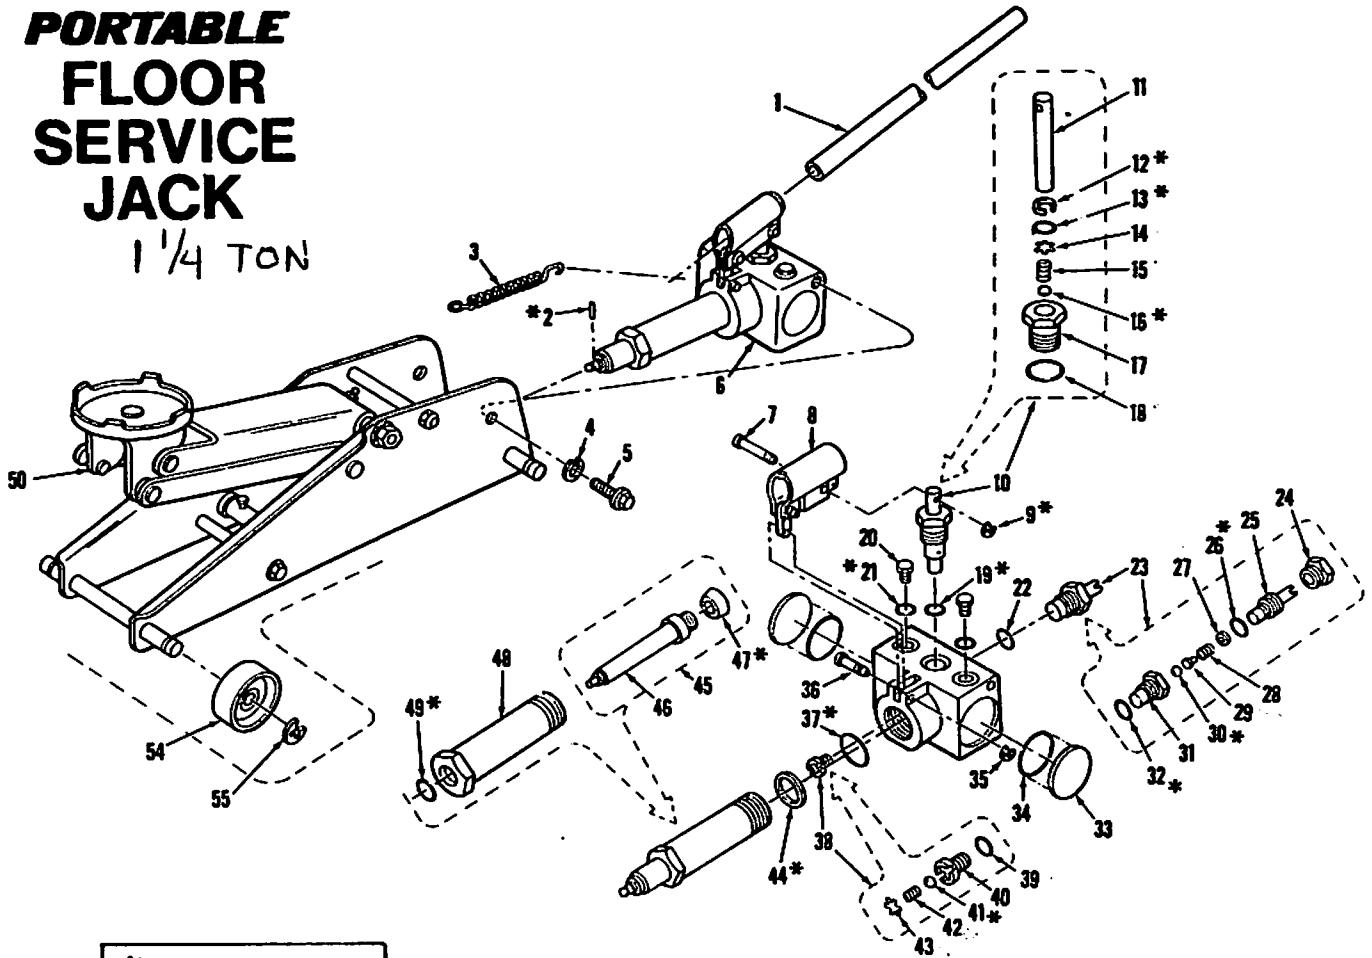

NORCO - 71025
 WARDS - 61-85045
 KEYBAR - 2025
 SEARS - 250.12640
 RANGER - 8125

TRI-CITY HYDRAULIC JACK SERVICE

4628 N. Florida Avenue
 Tampa, Florida 33603-3700
 (813) 236-8551

repair parts
MODEL 71025
PORTABLE
FLOOR
SERVICE
JACK

1 1/4 TON

* = parts included in
 REPAIR KIT NO. 211500

INDEX NO.	PART NO.	DESCRIPTION	INDEX NO.	PART NO.	DESCRIPTION	INDEX NO.	PART NO.	DESCRIPTION
1	211006	Handle	23	211015	Release Valve Insert Assy.	42	4005	Spring
2	7034	Rollpin				43	211033	Push-On Ring
3	4014	Spring - ram return			<i>includes:</i>			
4	2007	Lockwasher	24	211016	Support Nut-Release Valve	44	213034	Back-Up Ring
5	3053	Bolt - 3/8-16x3/4			Release Valve	45	213045	Ram Assy.
6	211035	Oil Block Assy. - complete	25	211017	Release Valve	46	213026	<i>includes:</i>
		<i>includes:</i>	26	8018	"O" Ring	47	8019	Ram
7	211026	Pin-handle base	27	2048	Washer - Shim			"U" Cup Seal
8	211050	Handle Base Assy.	28	4009	Spring-Overload	48	213030	Cylinder
9	12040	"E" Ring	29	213016	End Cap	49	8017	"O" Ring
10	211020	Pump Insert Assy.	30	9001	Check Ball - 7/32"			
		<i>includes:</i>	31	211018	Insert-Release Valve	50	211162	Frame Assy. - RED (w/round flat saddle)
11	211021	Pump Piston	32	8016	"O" Ring			<i>include:</i>
12	12041	Back-up Ring				54	211207	Wheel
13	12042	"O" Ring	33	211103	Freeze Plug	55	12039	Snap Ring
14	211033	Retainer	34	12043	"O" Ring			
15	4009	Spring	35	12040	"E" Ring			
16	9001	Check Ball - 7/32"	36	211014	Pin-Link			
17	211022	Insert - Pump Body	37	213031	Gasket			
18	8016	"O" Ring	38	211040	Insert Assy.-Injection Port			
19	2049	Rubber Washer			<i>includes:</i>			
20	3043	Bolt-Filler Plug	39	12044	"O" Ring			
21	8011	Stat-O-Seal	40	211041	Insert			
22	2050	Rubber Washer	41	9001	Check Ball - 7/32"			