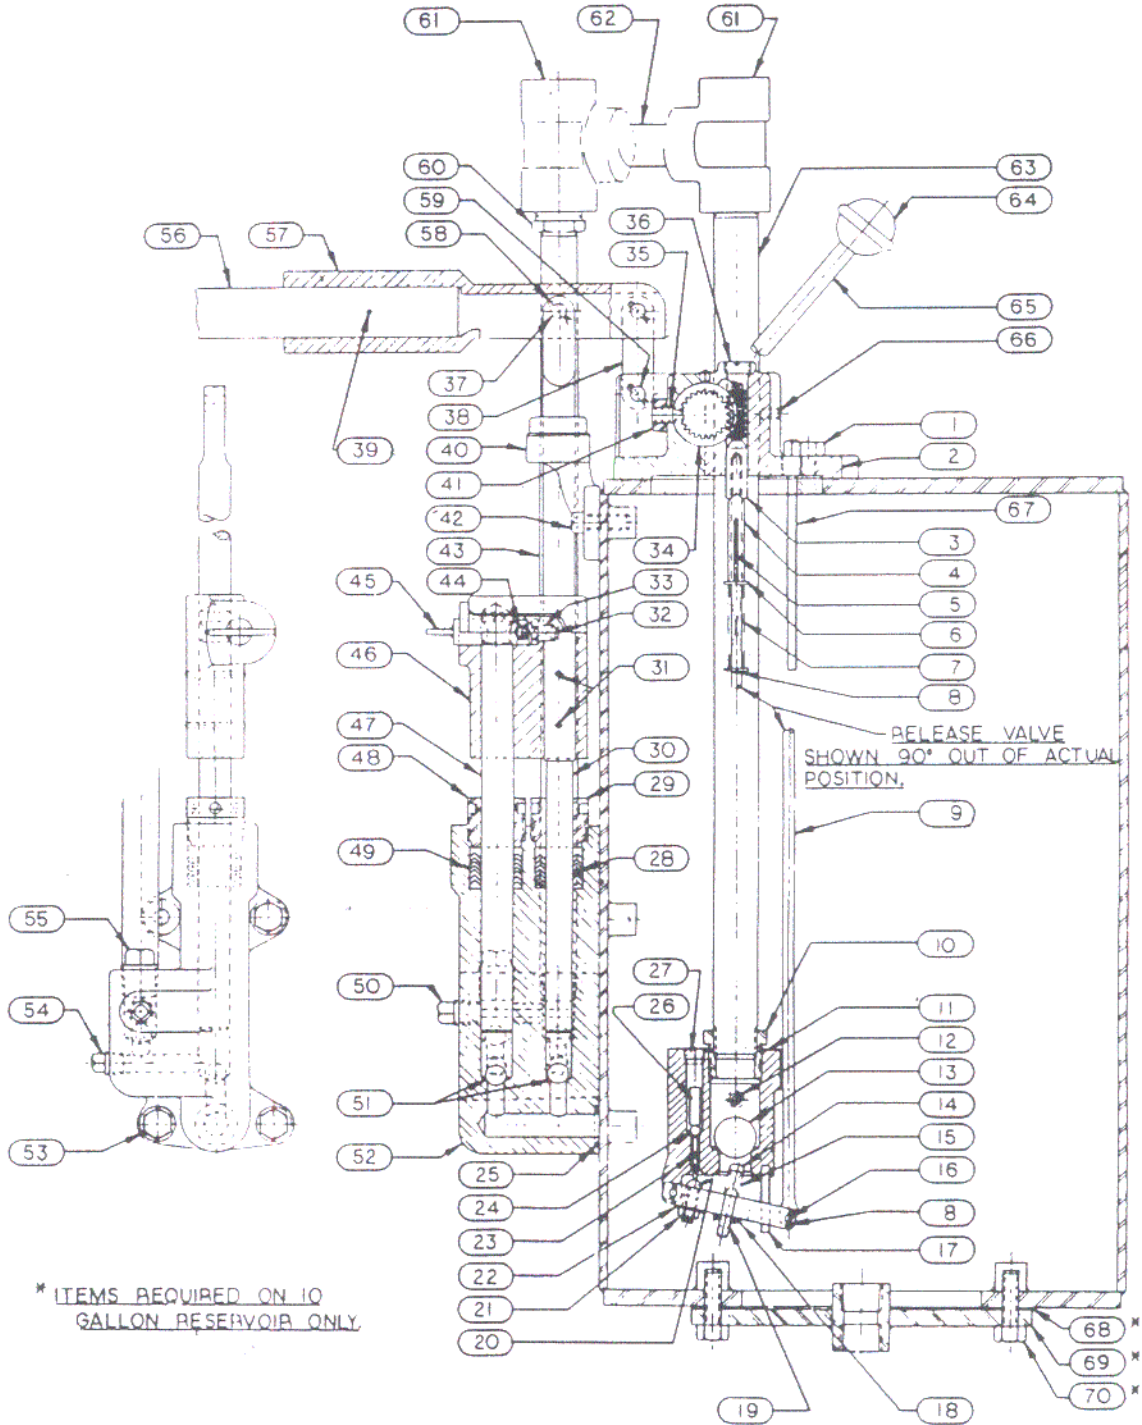

K.R. WILSON TWO SPEED HAND PUMP AND RELEASE VALVE ASSEMBLY
FOR HAND OPERATED SHOP PRESSES.

1 DEC 1980

A-1-2433

2 SPEED HAND PUMP & RELEASE VALVE ASSEMBLY
REFERENCE DRAWING #A-1-2433

REF. NO.	DESCRIPTION	QTY	MODEL					PART NO.	DRAWING NO.
			37 (25)	37E (50)	37G (60)	37F (75)	37K (100)		
1	Hex Head Cap Screw 3/8"-16NC x 1" LG	4	X	X	X	X	X	4044A	C-1-3741-C
2	Tank Cover	1	X	X	X	X	X	4042	C-1-3741-A
3	Control Rack	1	X	X	X	X	X	4043	C-1-3753-A
4	Release Valve Sleeve	1	X	X	X	X	X	4043-A	C-1-3753-B
5	Sleeve Guide Pin	1	X	X	X	X	X	4045-A	C-1-3753-E
6	1/4" Standard Flat Washer	2	X	X	X	X	X	4043-B	C-1-3753-F
7	Compression Spring	1	X	X	X	X	X	4043-C	C-1-3753-D
8	Cotter Pin 1/16" Dia x 1/2" Lg	3	X	X	X	X	X	4055-B	D-1-3755-L
9	Control Rod	1	X	X	X	X	X	4045	C-1-3753-C
10	Reducing Bushing 1" to 3/4"	1	X	X	X	X	X	4048	D-1-3755-J
11	Release Valve Body	1	X	X	X	X	X	4077	C-1-3852
12	Ball Stop Pin Plug Assembly	1	X	X	X	X	X	4049	D-1-3755-D
13	Ball 1" Dia.	1	X	X	X	X	X	4050	D-1-3755-K
14	Pin Release Valve	1	X	X	X	X	X	4051	D-1-3755-E
15	Compression Spring	1	X	X	X	X	X	4052	D-1-3755-G
16	Hinge Pin	2	X	X	X	X	X	4054	D-1-3755-F
17	Roll Pin	1	X	X	X	X	X	----	C-1-3852-B
18	Cotter Pin 3/32" Dia x 3/4" Lg	1	X	X	X	X	X	4052-B	D-1-3755-U
19	Tripping Bar	1	X	X	X	X	X	4053	D-1-3755-B
20	Trip Screw	1	X	X	X	X	X	4085	D-1-3755-H
21	Hex Nut 1/4" - 20 NC	1	X	X	X	X	X	4085-N	D-1-3755-S
22	Lockwasher 1/4" Dia	1	X	X	X	X	X	4085-A	D-1-3755-T
23	Push Pin	1	X	X	X	X	X	4084	D-1-3755-R
24	Ball 1/4" Dia.	1	X	X	X	X	X	4083	D-1-3755-Q
25	O Ring	1	X	X	X	X	X	4014-RG	B-1-3745-E
26	Ballast Pin	1	X	X	X	X	X	4082	D-1-3755-P
27	Pipe Plug	1	X	X	X	X	X	4081	D-1-3755-N
28	Chevron Packing (5/8" ID)	1	X	X	X	X	X	6064-C1	B-1-3746-C
29	Packing Gland Nut (for 5/8" ID)	1	X	X	X	X	X	4065-9	B-1-3746-A
30	Primary Plunger (5/8" Dia)	1	X	X	X	X	X	4062	C-1-3748-A
31	Pin	2	X	X	X	X	X	4070	C-1-3750-C
32	Flat Pt. Soc.Set Scr. 1/4"-20NC x 1" Lg	1	X	X	X	X	X	4069	C-1-3750-D
33	Compression Spring	1	X	X	X	X	X	4052	C-1-3750-B
34	Control Pinion	1	X	X	X	X	X	4076	C-1-3754-A
35	Set Screw 3/8"-24NF x 1" Lg Dog Pt	1	X	X	X	X	X	4075	C-1-3754-J
36	Plug 9/16" - 18 NF	1	X	X	X	X	X	4041	C-1-3754-D
37	Pin 3/8" Rivet x 1 1/2" Lg	2	X	X	X	X	X	4073	C-1-3749-D
38	Pump Plunger Hinge	1	X	X	X	X	X	4074	C-1-3749-C
39	Cotter Pin 3/16" Dia x 2" Lg	1	X	X	X	X	X	4072-A	C-1-3749-A
40	Plunger Guide	1	X	X	X	X	X	4079	A-1-3751-A