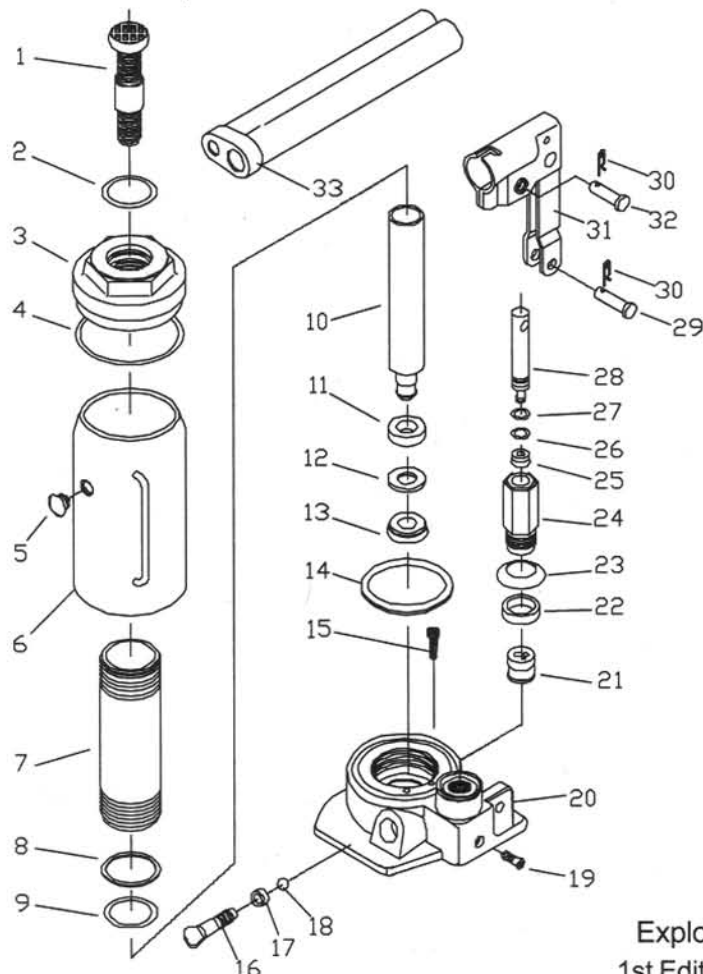

JOHN DEERE

TY26307 PARTS LIST-20 Ton Hyd. Bottle Jack (To order service parts phone 1-888-332-6419)

ITEM	PARTCODE	DESCRIPTION	QTY	ITEM	PARTCODE	DESCRIPTION	QTY
1	B200-12000-000	extension screw	1	21	B020-16000-000	hyd. cartridge	1
2*		o-ring	1	22*		seal	1
3	B200-11001-000	top nut	1	23	B020-15002-000	washer	1
4*		gasket (upper)	1	24	B080-15001-000	pump cylinder	1
5*		filler plug	1	25*		u-cup	1
6	B200-14000-000	reservoir	1	26*		back-up ring	1
7	B200-10001-000	cylinder	1	27*		o-ring	1
8*		back-up ring	1	28	B080-15101-000	pump piston	1
9*		o-ring	1	29	5405-07027-000	pin	1
10	B200-13100-000	ram piston	1	30	5405-02018-000	snap ring	2
11	B200-13001-100	ram bearing	1	31	B080-14000-000	handle sleeve assy.	1
12*		back-up ring	1	32	5405-07027-000	pin	1
13*		u-cup	1	33	B080-20000-000	handle	1
14*		gasket	1	34	B2000S-034	repair kits	1
15	B120-10003-000	filter	1				
16	B020-10005-000	release valve	1				
17*		seal	1				
18	5601-00635-000	steel ball	1				
19	BL80-10004-000	screw	1				
20	B120-10002-100	base	1				

* repair kits includes 2, 4, 5, 8, 9, 12, 13, 14, 17, 22, 25, 26, 27.

Exploded Drawing
1st Edition © Feb. 2001