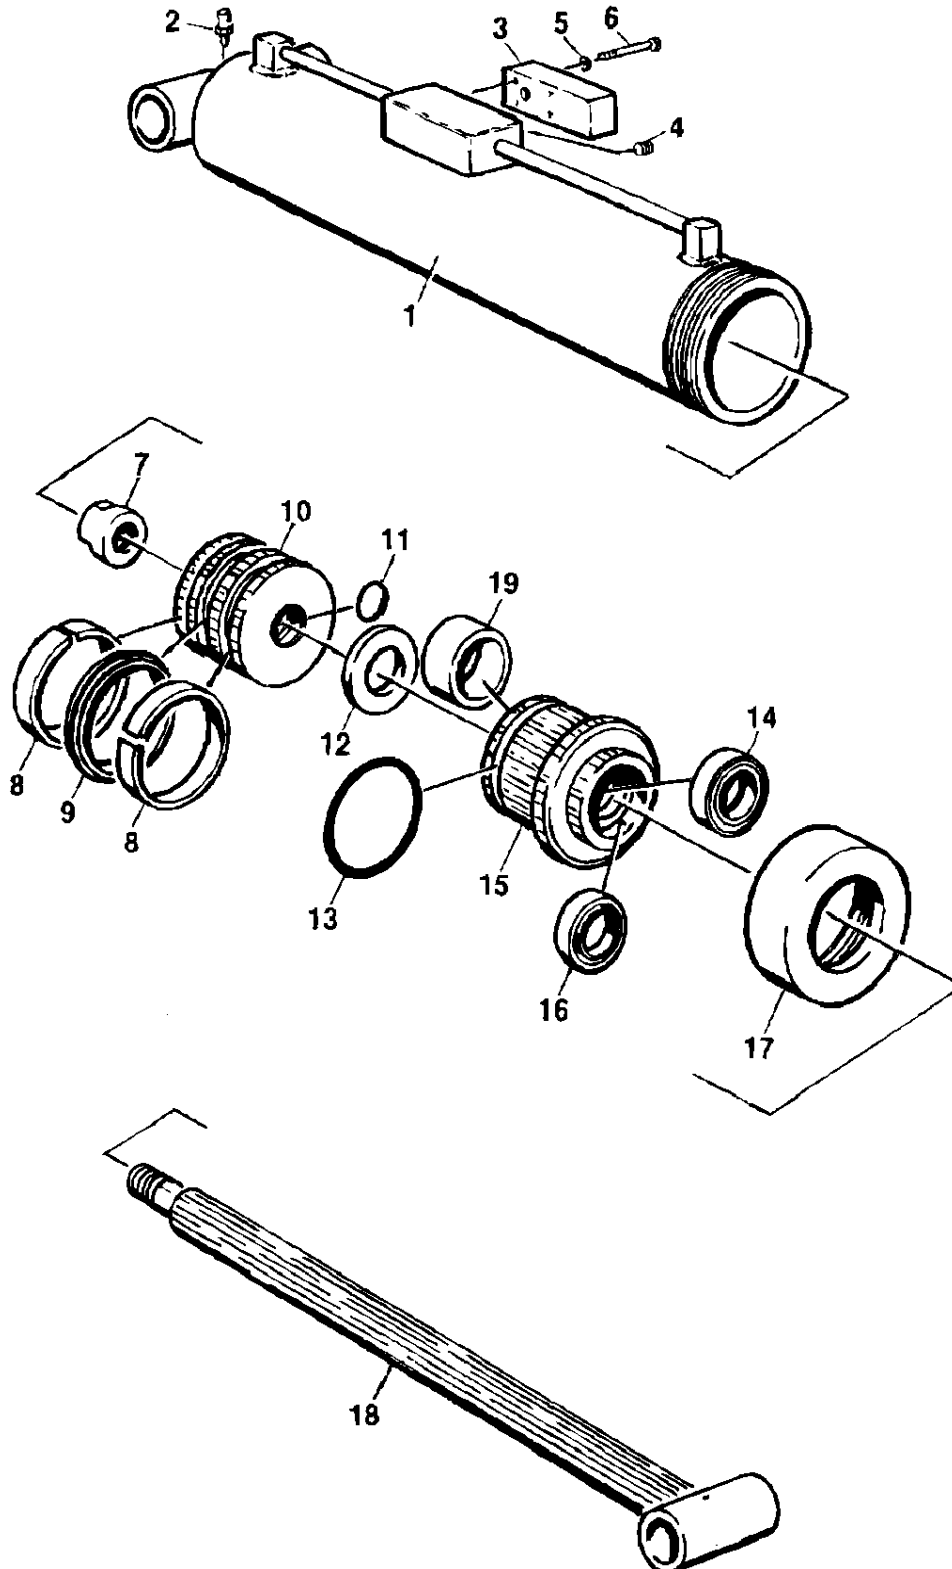

JLG::5-3 lift cylinder assembly - boom (prior to april 1993)

FIGURE 5-3. LIFT CYLINDER ASSEMBLY - BOOM (PRIOR TO APRIL 1993)

5-10

3120241

Parts List

JLG::5-3 lift cylinder assembly - boom (prior to april 1993)

Ref #	Part #	Description	Qty	Rev
	1680365	LIFT CYLINDER ASSEMBLY - BOOM (PRIOR TO APRIL 1993)	Ref.	M
1	1680758	Barrel	1	
2	2160002	Fitting, Grease	1	
3	4640181	Valve	1	
4	3900035	Setscrew 1/2"-13NC x 1/2"	1	
5	Not Required			
6	3931440	Bolt 1/4"-20NF x 2 1/2"	4	
7	3300291	Nut	1	
7	0100011	Loctite	A/R	
7	0100038	Loctite, Primer	A/R	
8	Kit	Ring, Wear	2	
9	Kit	Seal, "T"	1	
10	3480070	Piston	1	
11	Kit	O-Ring	1	
12	1440159	Spacer	1	
13	Kit	O-Ring	1	
14	Kit	Seal, Polypak	1	
15	1680872	Head	1	
16	Kit	Seal, Canned	1	
17	1120196	Retainer	1	
17	0100035	Compound, Thread Locking	A/R	
18	1681222	Rod	1	
19	Kit	Ring, Wear	1	
	2900385	Seal Kit (Includes Items 8, 9, 11, 13, 14, 16, and 19)	1	