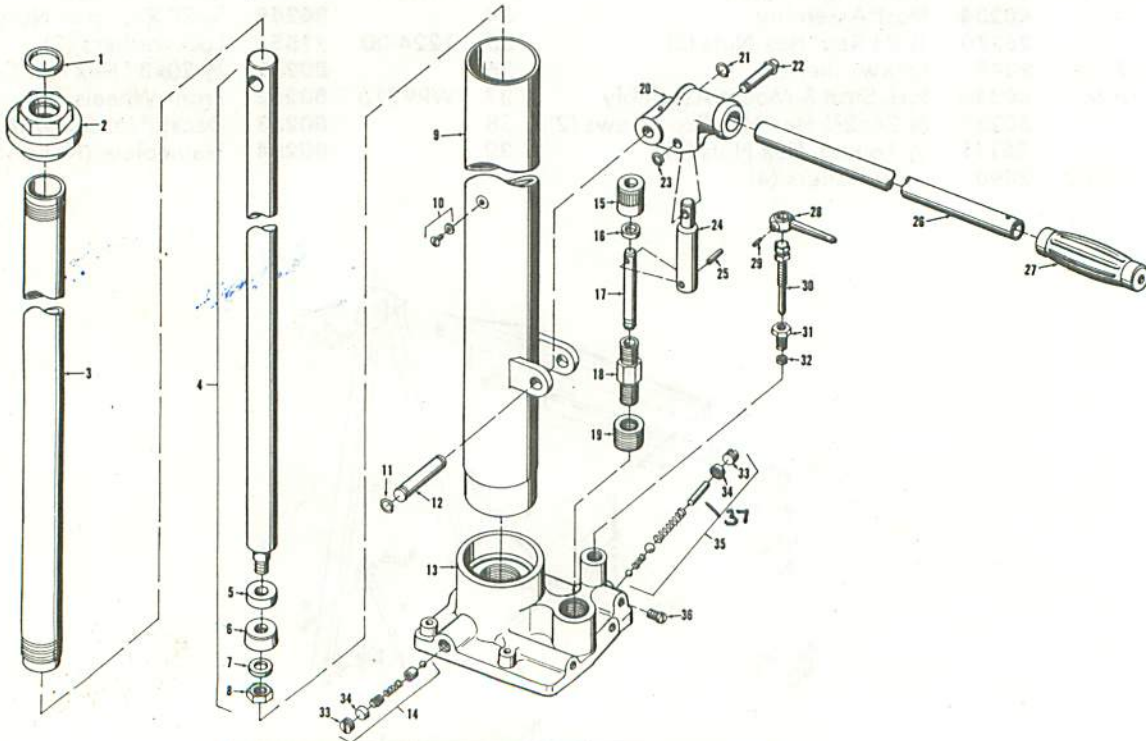

# C2000 CRANE UC327-1 UNIT ASSEMBLY

CAST # 310-8  
RUGER

ITEM NO.	PART NO.	DESCRIPTION
1	20675	Quad Ring
2	10423	Top Nut
3	10561	Cylinder
4	9731	Ram Assembly
5	10710	Spacer
6	11115	Cup
7	11030	Washer
8	18960	Hex Jam Nut
9	60741	Reservoir
10	80187	Filler Screw & Washer
11	12670	Pin Ring
12	40045	Pin
13	10335	Base
14	80360	Safety Valve Assembly Complete
15	15785	Nut
16	15750	Packing
17	9737	Piston Assembly
18	15870	Cylinder
19	60748	Adapter
20	13435	Handle Socket
21	12670	Pin Ring
22	15725	Pin
23	12345	Pin Ring
24	14228	Pump Link
25	26005	Roll Pin
26	13805	Handle
27	13830	Handle Grip
28	6667	Handle
29	26793	3/16 x 1/4 Cone Point Set Screw
30	60743	Release Screw
31	13485	Packing Nut
32	4520	Packing
33	11855	Plug
34	11520	Seal
35	81053	Pump Valves
36	3525	Plug
37		SPACE 1/4 X 1"