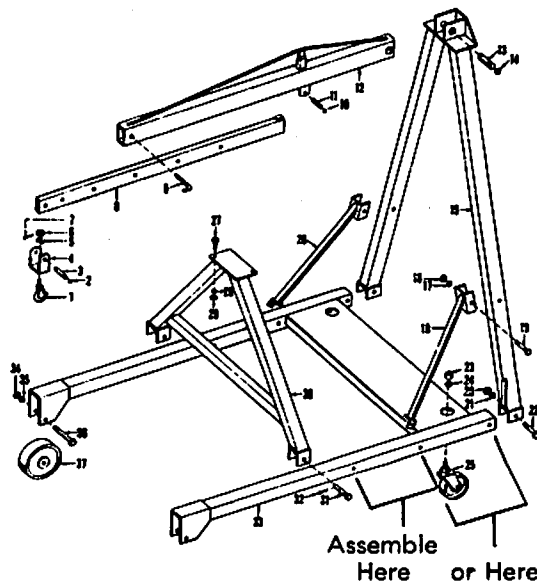

REV. 2-25-72

USE NEW PART NUMBER ONLY WHEN ORDERING PARTS

Order parts from the nearest Hein-Werner Official Service Station. Always state both model and serial number.

USE ONLY GENUINE HEIN-WERNER HYDRAULIC JACK OIL IN ANY HEIN-WERNER JACK

HEIN-WERNER CORPORATION

PRINTED IN U.S.A.

WAUKESHA, WISCONSIN — AJAX, ONTARIO