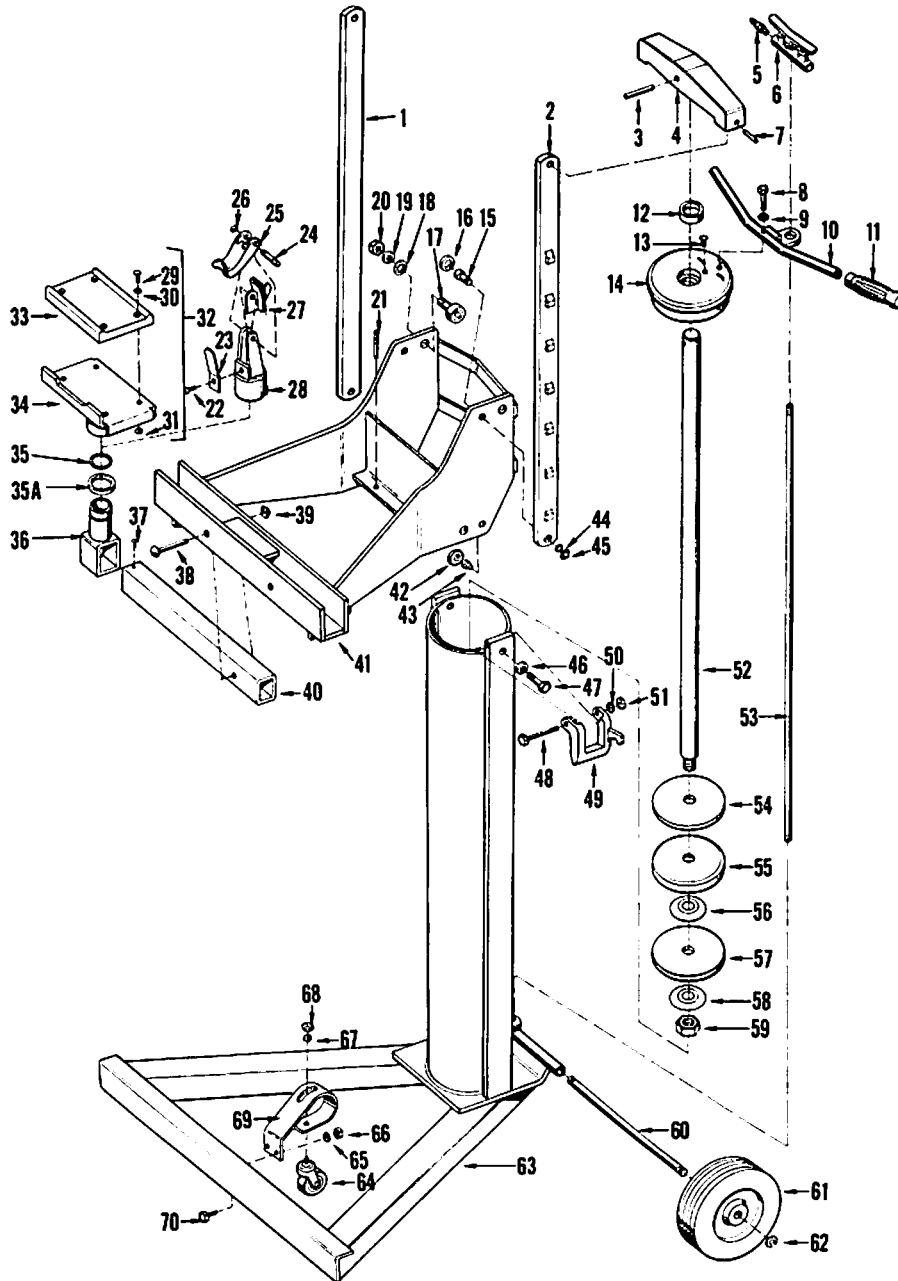

Hein-Werner

MODEL AL-36-3

1½ TON AIR JACK REPAIR PARTS LIST

REV. 9-1-72

Order parts from the nearest Hein-Werner Official Service Station. Always state both model and serial number.
HEIN-WERNER CORPORATION PRINTED IN U.S.A. WAUKESHA, WISCONSIN — AJAX, ONTARIO

AL-36-3

ITEM NO.	PART NO.	DESCRIPTION	ITEM NO.	PART NO.	DESCRIPTION
1	16151	R. H. Link	37	60059	10 x 3/8 Drive Screw
2	16041	L. H. Link	38	60511	5/16 x 2 1/4 Rd. Hd. Rivet
3	27210	3/8 x 2 1/2 Roll Pin	39	60512	Push Nut
4	16035	Crosstie	40	46791	Lift Arm
6	13205	Air Valve	41	511	Carriage Assembly
7	26409	3/8 x 1 Roll Pin	42	24133	Washer
8	26225	3/8-16 x 1 1/2 HCS	43	16191	Pin
9	2095	Shakeproof Lockwasher	44	12345	Pin Ring
10	380	Handle Assembly	46	25390	Lockwasher
11	13830	Handle Grip	47	25340	1/2-13 x 1 1/2 HCS
12	9185	Seal	48	26450	5/16-18 x 3 HCS
13	26220	3/8-16 x 1/2 RHMS	49	16045	Safety Catch
14	16075	Top Nut	50	1915	Shakeproof Lockwasher
15	16061	Pin	51	26496	5/16-18 Hex Jam Nut
16	24133	Washer	52	16135	Rod
17	16465	Bearing	53	16140	Pipe
19	25390	Lockwasher	54	16215	Piston
20	25365	1/2-20 Hex Jam Nut	55	16220	Cup
21	60100	5/16 x 2 1/2 Roll Pin	56	16205	Washer
	61271	Hook & Adapter Assy.	57	16210	Lubricating Washer
22	60059	#10 x 3/8 Drive Screw	58	16205	Washer
23	46781	Pressure Finger	59	26110	3/4-16 Hex Jam Nut
24	1740	Pin	60	8845	Axle
25	42051	Hook	61	24260	Rubber Wheels 2 x 8
26	12415	Pin Ring	62	24490	Pin Ring
27	61268	Hook	63	360	Frame Assembly
28	61269	Hook Adapter	64	13715	Caster
29	25282	#10-24 x 3/4 RHMS	65	1915	Shakeproof Lockwasher
30	24160	#10 SAE Flat Washer	66	26546	5/16-24 Hex Jam Nut
31	16510	Speed Nut	67	1915	Shakeproof Lockwasher
32	61272	Saddle Assembly	68	26495	5/16-18 Hex Nut
33	16090	Saddle Pad	69	14120	Spring
34	61267	Saddle	70	26575	5/16-24 x 5/8 HCS
35	16350	"O" Ring	71	55155	Nameplate (Not Shown)
35A	61281	Adapter	72	55157	Decal (Not Shown)
36	61270	Saddle Adapter	73	55313	Caution Decal (Not Shown)

FOR AIR VALVE (Not Shown)

PART NO.	DESCRIPTION	PART NO.	DESCRIPTION
61122	Shaft	61126	Inlet Spring
61123	Lever	61127	Exhaust Spring
61124	Exhaust Cap	61128	Stem Kit Assembly
61125	Screen		

REV. 9-1-72

Order parts from the nearest Hein-Werner Official Service Station. Always state both model and serial number.

HEIN-WERNER CORPORATION

PRINTED IN U.S.A.

WAUKESHA, WISCONSIN — AJAX, ONTARIO