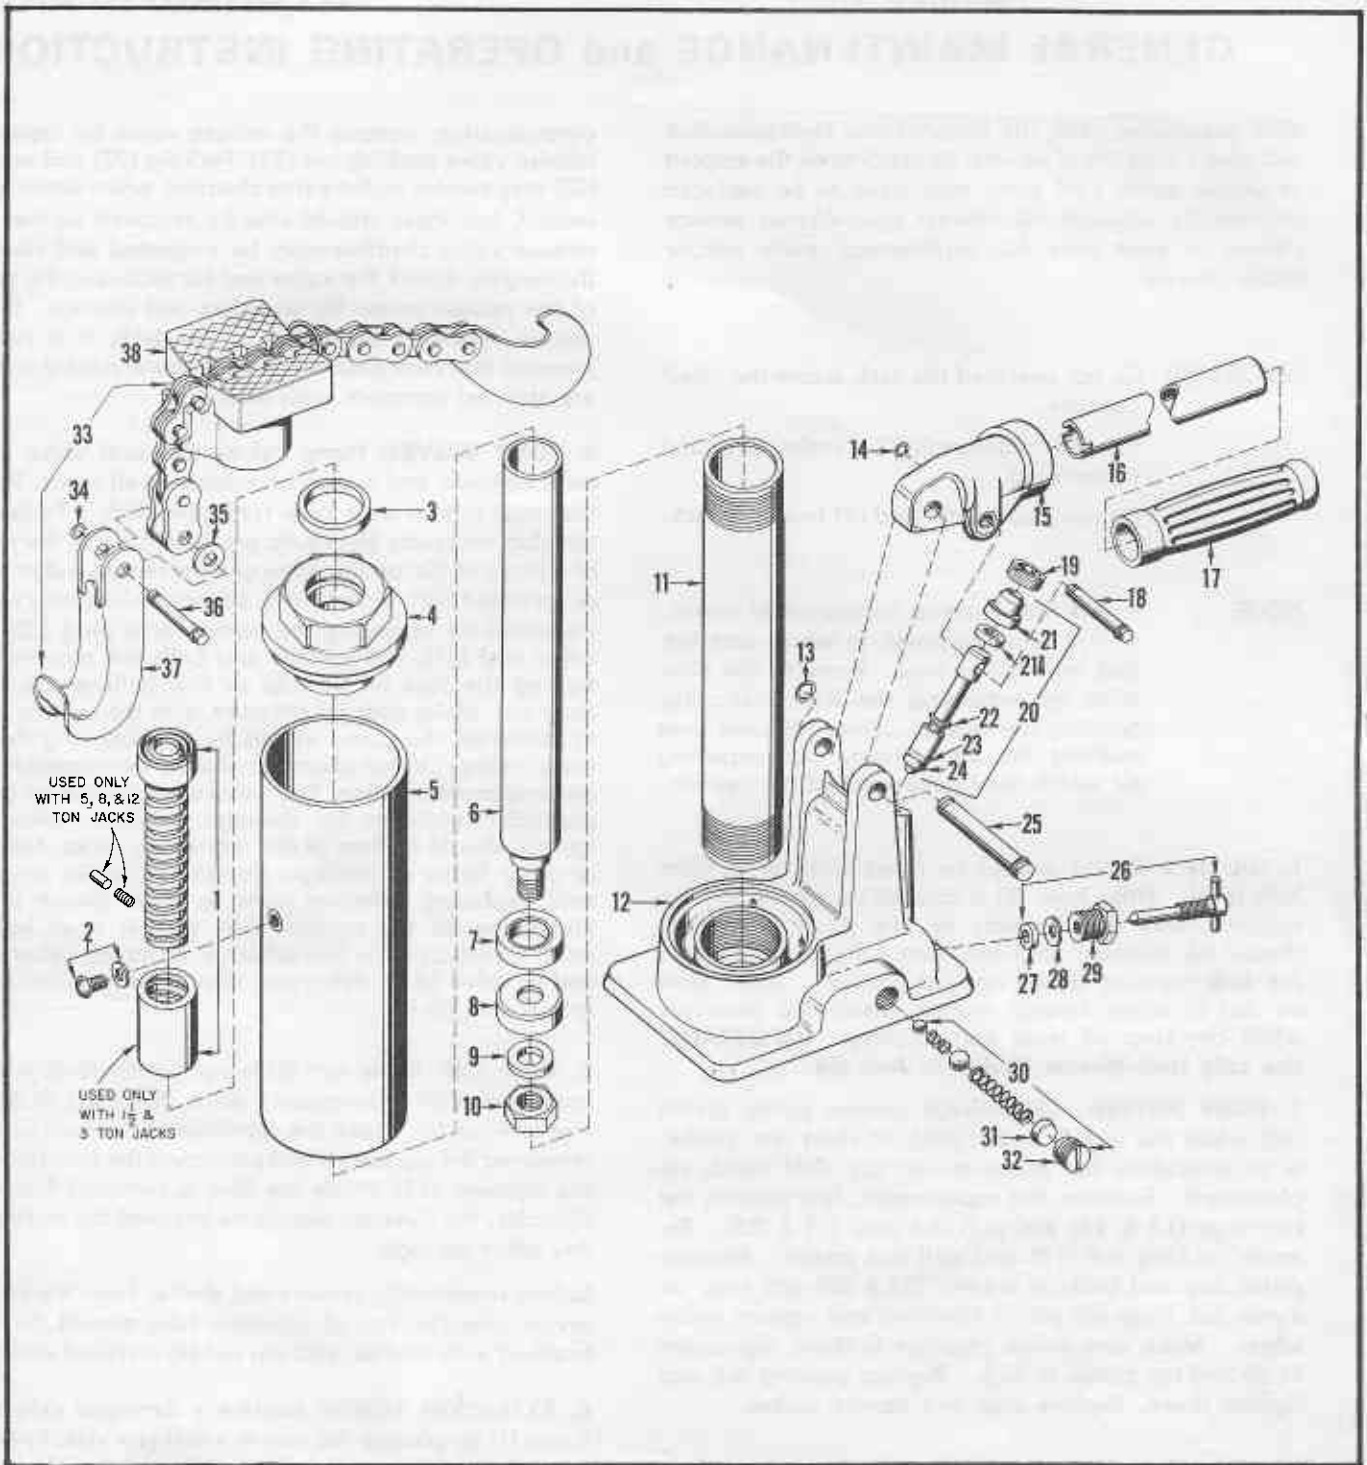

**MODEL V1.23, E1.7F, E3.9A, E5.9A, E8.9A, E12.9A**  
**"SERIES 1"**  
**HYDRAULIC JACK**  
**REPAIR PARTS LIST**

Item numbers shown above are only for your convenience in locating the part on the parts list. When ordering, always specify the PART NUMBER — not the item number — and give complete name of part and model number of jack. If the length of the part is shown on the parts list, verify it with the old part. If different, state exact length and diameter of old part.