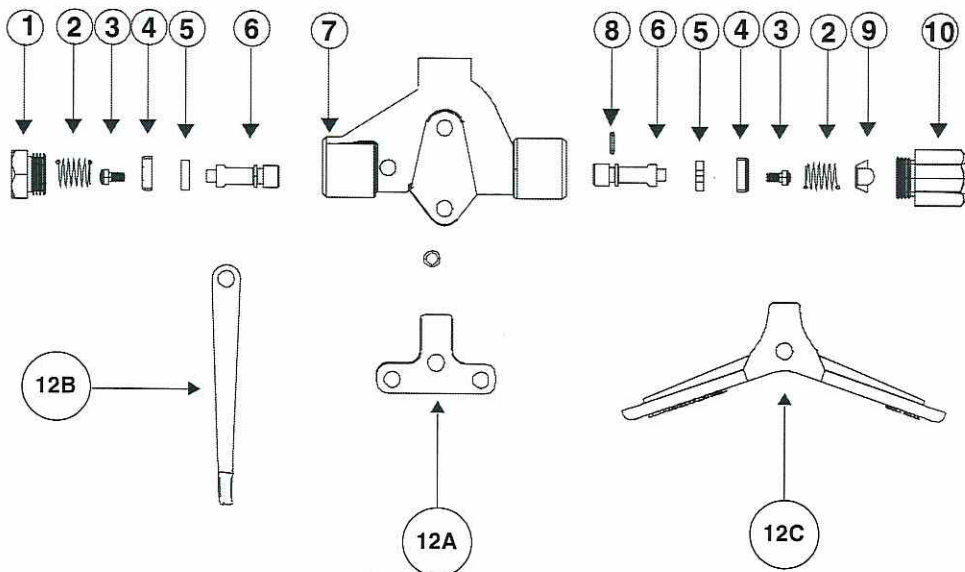

# VALVE DIAGRAM

1	1-275-21004	Plug	2
2	1-233-12001	Spring	2 *
3	0-202-10601	Screw	2 *
4	1-312-91003	Cup	2 *
5	1-390-10006	Seal	2 *
6	1-312-91002	Spool	2 *
7	3-312-91009	Body	1
8	0-390-00005	O'Ring	1 *
9	1-312-91004	Screen	1 *
10	1-274-12001	Adapter	1 *
11	0-235-21009	Roll Pin	1
12	Note:2	Handle	1

## Notes:

1. Complete valve Assembly With Handle:
  - 2-312-01005 12A - Includes T-Style Handle
  - 2-312-01006 12B - Includes Long Thin Handle
  - 2-312-01007 12C - Includes Wing Handle
2. Handle Part Numbers:
  - 12A 1-232-20053 T-Style Handle
  - 12B 1-232-20034 Long Thin Style Handle
  - 12C 2-232-20063 Wing-Style Handle