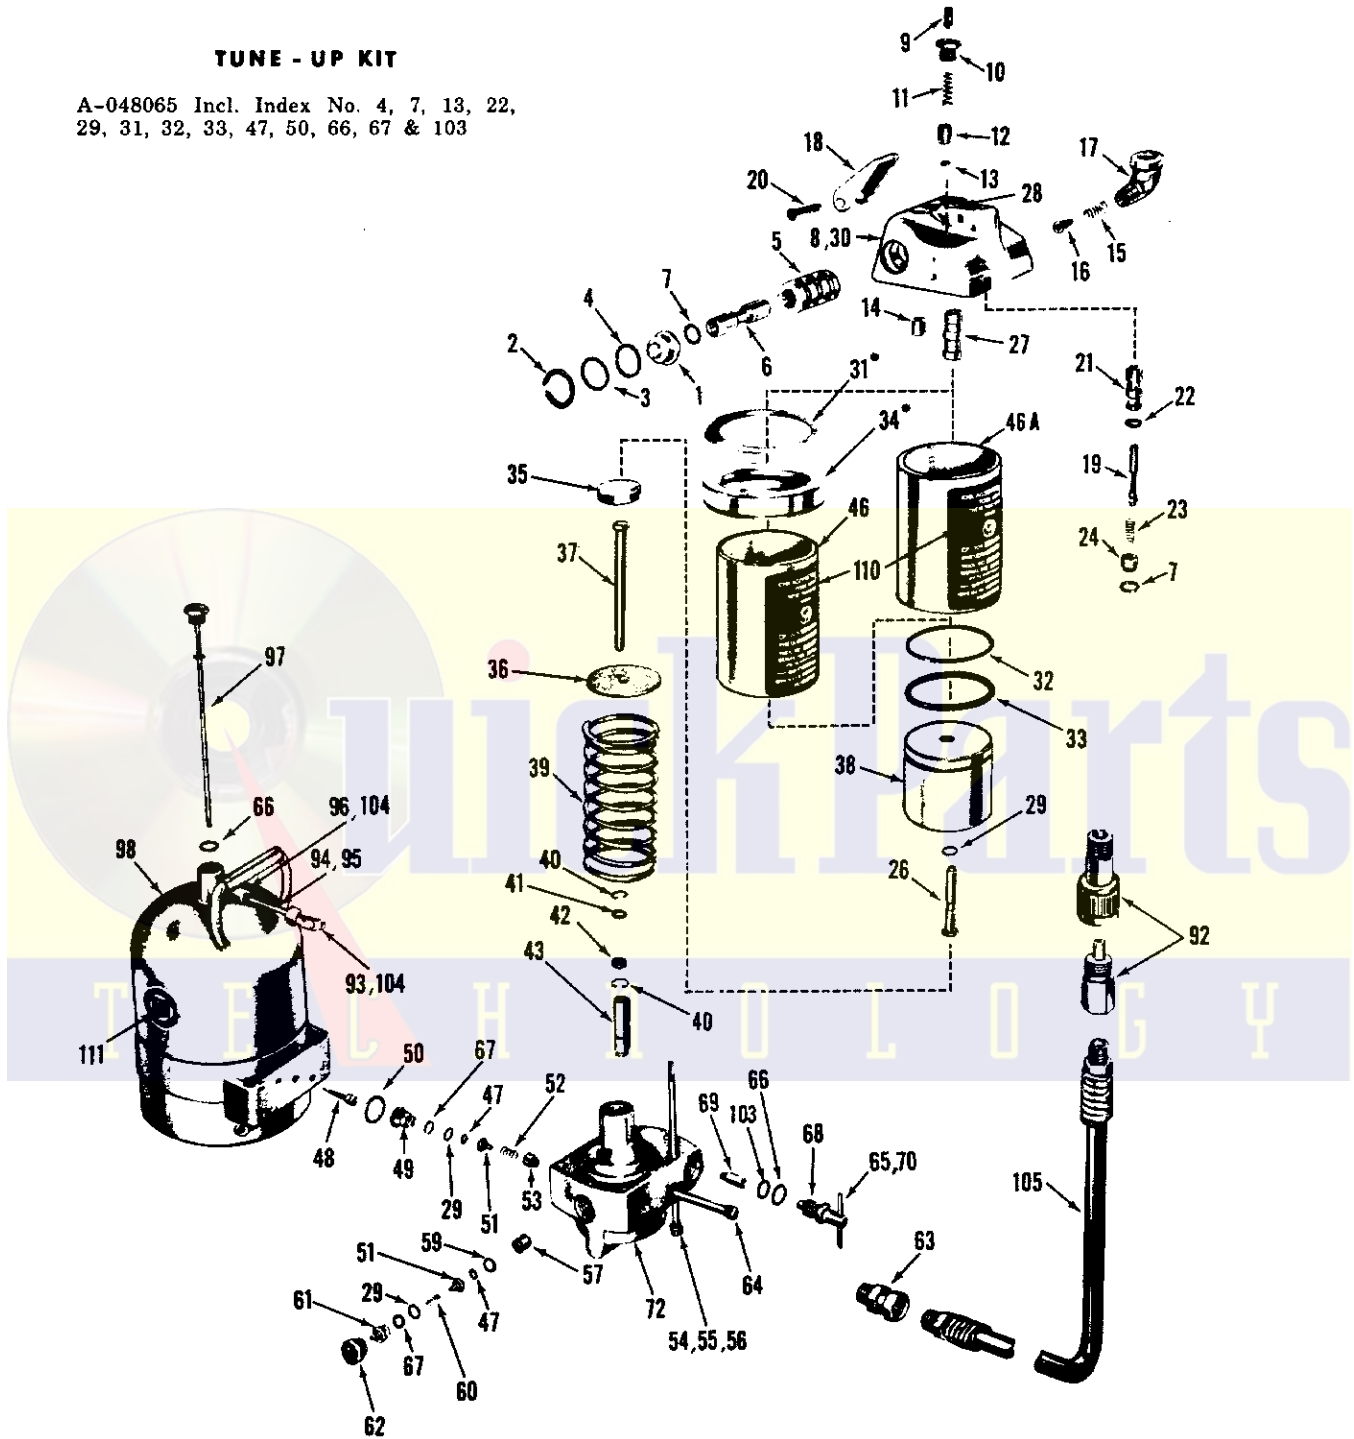

CP-705 Model A

PNEU-DRAULIC PUMPS

TUNE - UP KIT

A-048065 Incl. Index No. 4, 7, 13, 22,
29, 31, 32, 33, 47, 50, 66, 67 & 103

A-087054 AUTOMATIC RELEASE VALVE

All Threads Are Right Hand Unless Otherwise Specified.

*Spare Parts Only Not Required With C-128214 Cylinder

□ Used at Air Line End of Automatic Valve.

NOTE: Model can be determined by measuring diameter of Hydraulic Ram (Index No. 37)
 CP-705-16 has 1/4" Dia.
 CP-705-38 has 3/8" Dia.