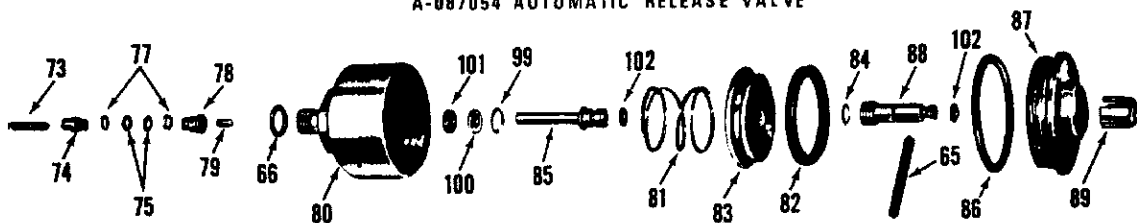

CP-705 Model A

PNEU-DRAULIC PUMPS

TUNE - UP KIT

A-048065 Incl. Index No. 4, 7, 13, 22,
29, 31, 32, 33, 47, 50, 66, 67 & 103

A-087054 AUTOMATIC RELEASE VALVE

All Threads Are Right Hand Unless Otherwise Specified.

*Spare Parts Only Not Required With C-128214 Cylinder

□ Used at Air Line End of Automatic Valve.

NOTE: Model can be determined by measuring diameter of Hydraulic Ram (Index No. 37)
 CP-705-16 has 1/4" Dia.
 CP-705-38 has 3/8" Dia.