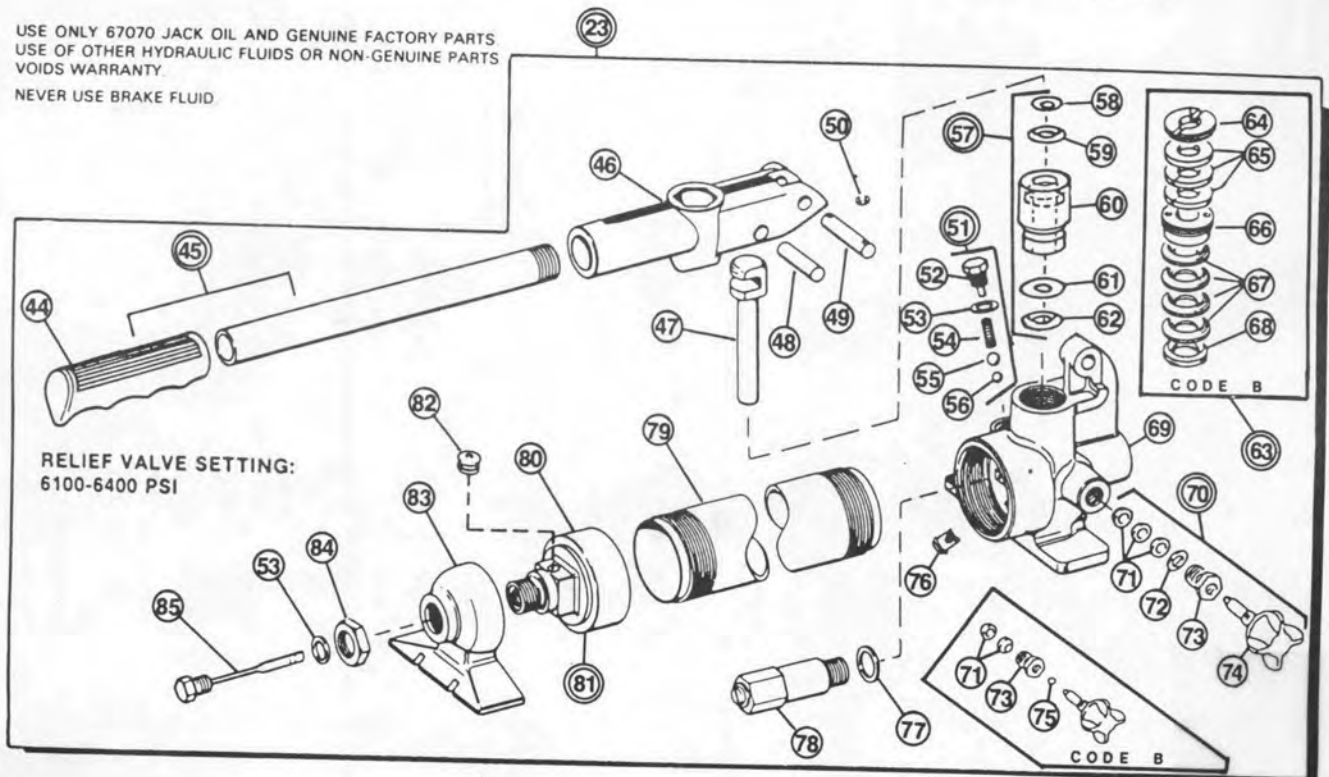

BLACKHAWK®

CATEGORY A

MODEL NUMBER
67574
(MC-11)
CODE "A", "B", & "C"

REPAIR PARTS LIST FOR

1 TON MOBILE CRANE W/HYDRAULIC HAND PUMP

**PURCHASE STANDARD
HARDWARE LOCALLY**

USE ONLY 67070 JACK OIL AND GENUINE FACTORY PARTS
USE OF OTHER HYDRAULIC FLUIDS OR NON-GENUINE PARTS
VOIDS WARRANTY.
NEVER USE BRAKE FLUID

REPAIR PARTS LIST

Code No.	Part No.	Description	No. Req.
1	R28271	Thread Protector	1
2	K14044	Stop Ring	1
3	K20110	Spring	1
4	B11005	Base	1
5	B7209	Spring Bushing	1
6	K31028	Screw 1/4-20x1 (Code A)	1
6	G836028	Screw 1/4-28x1 (Code B & C)	1
7	65582	Ram Half Coupler	1
8	65581	Hose Half Coupler	1
9	CF520020	Cover	1
10	65580	Complete Coupler	1
*11	C611049	Retaining Ring	1
*12	K12041	U Packing	1
*13	G383041	Wiper	1
14	K4039	Cup Bushing	1
15	K4107	Bearing	1
16	K17040	Plunger Assembly	1
17	K18040	Plunger	1
18	R2845	Saddle	1
19	K74900-1	Ram	1
20	K53061	Pin	2
*21	B557523	Retaining Ring	6
22	K51061	Adapter Pin	1
23	K65900-1	Pump (less handle & grip)	1
24	FZ1616	Elbow	1
25	K12111	Bracket	1
26	K2646	Hose	1
27	K6636	R.H. Leg Extension	1
28	K5154	Swivel Caster	2
29	K29061	Hitch Pin Clip	3
30	K43061	T-Pin	3
31	K10038	Ram Adapter	2
32	B639245	Connector	1
33	K6060	Boom	1
34	95080356	Boom Extension	1
35	K46061	Pin	1
36	K7044	Retaining Ring	2
37	K8038	Swivel Adapter	1
38	K6017	Slip Hook	1
39	K3017	Grab Hook	1
40	K5636	L.H. Leg Extension	1
41	M56297	Retaining Ring	4
42	K48061	Axle	2
43	K1106	Wheel	2
44	B525550	Grip	1
45	K12070	Handle w/Grip	1
46	B113060-1	Beam	1
47	P1651	Piston	1
48	P7557	Piston Pin	1
49	K302900	Beam Pin w/Retaining Ring	1