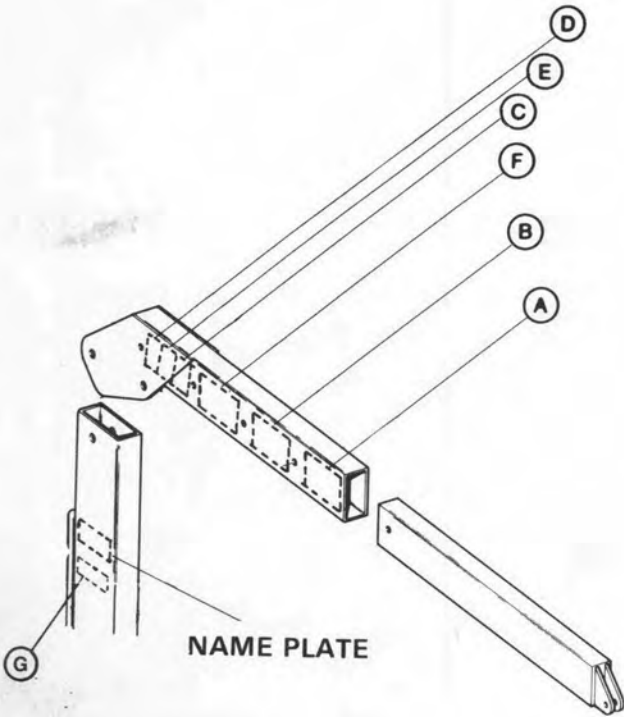

NAMEPLATE AND DECAL LOCATIONS

NAME PLATE