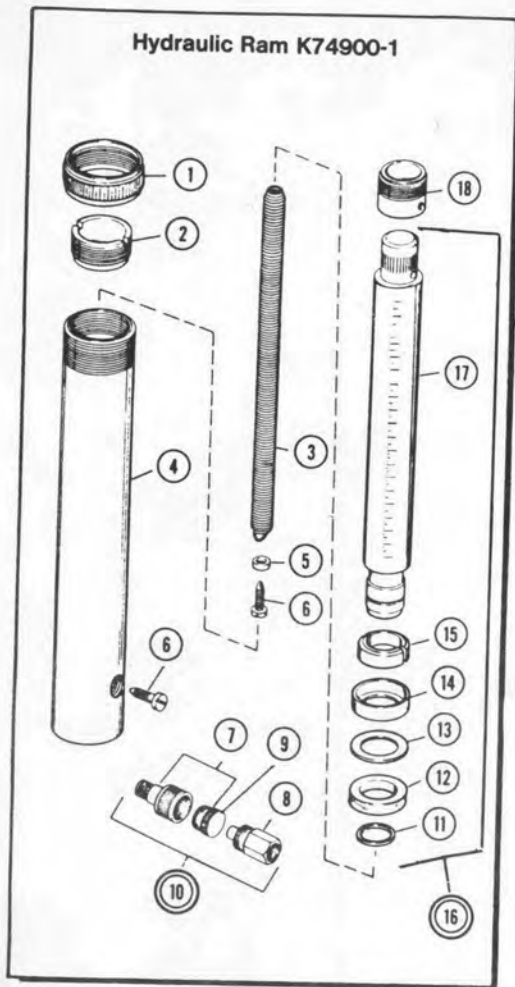

BLACKHAWK®

CATEGORY A

MODEL NUMBER
67574
(MC-11)
CODE "A", "B", & "C"

REPAIR PARTS LIST FOR

1 TON MOBILE CRANE W/HYDRAULIC HAND PUMP

**PURCHASE STANDARD
HARDWARE LOCALLY**

USE ONLY 67070 JACK OIL AND GENUINE FACTORY PARTS
USE OF OTHER HYDRAULIC FLUIDS OR NON-GENUINE PARTS
VOIDS WARRANTY.
NEVER USE BRAKE FLUID

REPAIR PARTS LIST

Code No.	Part No.	Description	No. Req.
1	R28271	Thread Protector	1
2	K14044	Stop Ring	1
3	K20110	Spring	1
4	B11005	Base	1
5	B7209	Spring Bushing	1
6	K31028	Screw 1/4-20x1 (Code A)	1
6	G836028	Screw 1/4-28x1 (Code B & C)	1
7	65582	Ram Half Coupler	1
8	65581	Hose Half Coupler	1
9	CF520020	Cover	1
10	65580	Complete Coupler	1
*11	C611049	Retaining Ring	1
*12	K12041	U Packing	1
*13	G383041	Wiper	1
14	K4039	Cup Bushing	1
15	K4107	Bearing	1
16	K17040	Plunger Assembly	1
17	K18040	Plunger	1
18	R2845	Saddle	1
19	K74900-1	Ram	1
20	K53061	Pin	2
*21	B557523	Retaining Ring	6
22	K51061	Adapter Pin	1
23	K65900-1	Pump (less handle & grip)	1
24	FZ1616	Elbow	1
25	K12111	Bracket	1
26	K2646	Hose	1
27	K6636	R.H. Leg Extension	1
28	K5154	Swivel Caster	2
29	K29061	Hitch Pin Clip	3
30	K43061	T-Pin	3
31	K10038	Ram Adapter	2
32	B639245	Connector	1
33	K6060	Boom	1
34	95080356	Boom Extension	1
35	K46061	Pin	1
36	K7044	Retaining Ring	2
37	K8038	Swivel Adapter	1
38	K6017	Slip Hook	1
39	K3017	Grab Hook	1
40	K5636	L.H. Leg Extension	1
41	M56297	Retaining Ring	4
42	K48061	Axle	2
43	K1106	Wheel	2
44	B525550	Grip	1
45	K12070	Handle w/Grip	1
46	B113060-1	Beam	1
47	P1651	Piston	1
48	P7557	Piston Pin	1
49	K302900	Beam Pin w/Retaining Ring	1