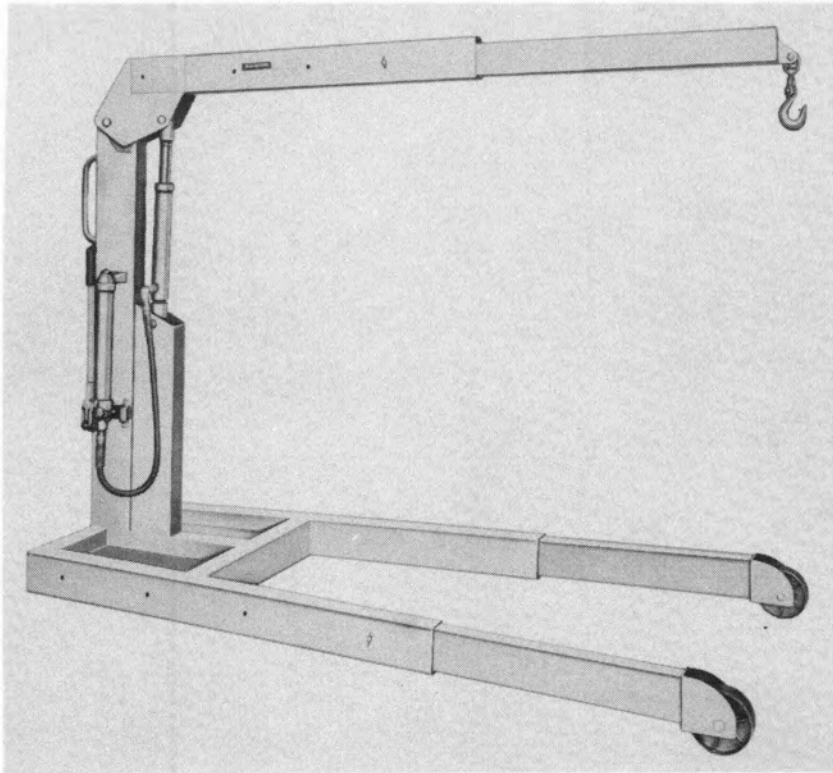

BLACKHAWK®

CATEGORY A

MODEL NUMBER
67574
(MC-11)
CODE "A", "B", & "C"

REPAIR PARTS LIST FOR

1 TON MOBILE CRANE W/HYDRAULIC HAND PUMP

**PURCHASE STANDARD
HARDWARE LOCALLY**

USE ONLY 67070 JACK OIL AND GENUINE FACTORY PARTS
USE OF OTHER HYDRAULIC FLUIDS OR NON-GENUINE PARTS
VOIDS WARRANTY.
NEVER USE BRAKE FLUID

REPAIR PARTS LIST

Code No.	Part No.	Description	No. Req.
1	R28271	Thread Protector	1
2	K14044	Stop Ring	1
3	K20110	Spring	1
4	B11005	Base	1
5	B7209	Spring Bushing	1
6	K31028	Screw 1/4-20x1 (Code A)	1
6	G836028	Screw 1/4-28x1 (Code B & C)	1
7	65582	Ram Half Coupler	1
8	65581	Hose Half Coupler	1
9	CF520020	Cover	1
10	65580	Complete Coupler	1
*11	C611049	Retaining Ring	1
*12	K12041	U Packing	1
*13	G383041	Wiper	1
14	K4039	Cup Bushing	1
15	K4107	Bearing	1
16	K17040	Plunger Assembly	1
17	K18040	Plunger	1
18	R2845	Saddle	1
19	K74900-1	Ram	1
20	K53061	Pin	2
*21	B557523	Retaining Ring	6
22	K51061	Adapter Pin	1
23	K65900-1	Pump (less handle & grip)	1
24	FZ1616	Elbow	1
25	K12111	Bracket	1
26	K2646	Hose	1
27	K6636	R.H. Leg Extension	1
28	K5154	Swivel Caster	2
29	K29061	Hitch Pin Clip	3
30	K43061	T-Pin	3
31	K10038	Ram Adapter	2
32	B639245	Connector	1
33	K6060	Boom	1
34	95080356	Boom Extension	1
35	K46061	Pin	1
36	K7044	Retaining Ring	2
37	K8038	Swivel Adapter	1
38	K6017	Slip Hook	1
39	K3017	Grab Hook	1
40	K5636	L.H. Leg Extension	1
41	M56297	Retaining Ring	4
42	K48061	Axle	2
43	K1106	Wheel	2
44	B525550	Grip	1
45	K12070	Handle w/Grip	1
46	B113060-1	Beam	1
47	P1651	Piston	1
48	P7557	Piston Pin	1
49	K302900	Beam Pin w/Retaining Ring	1