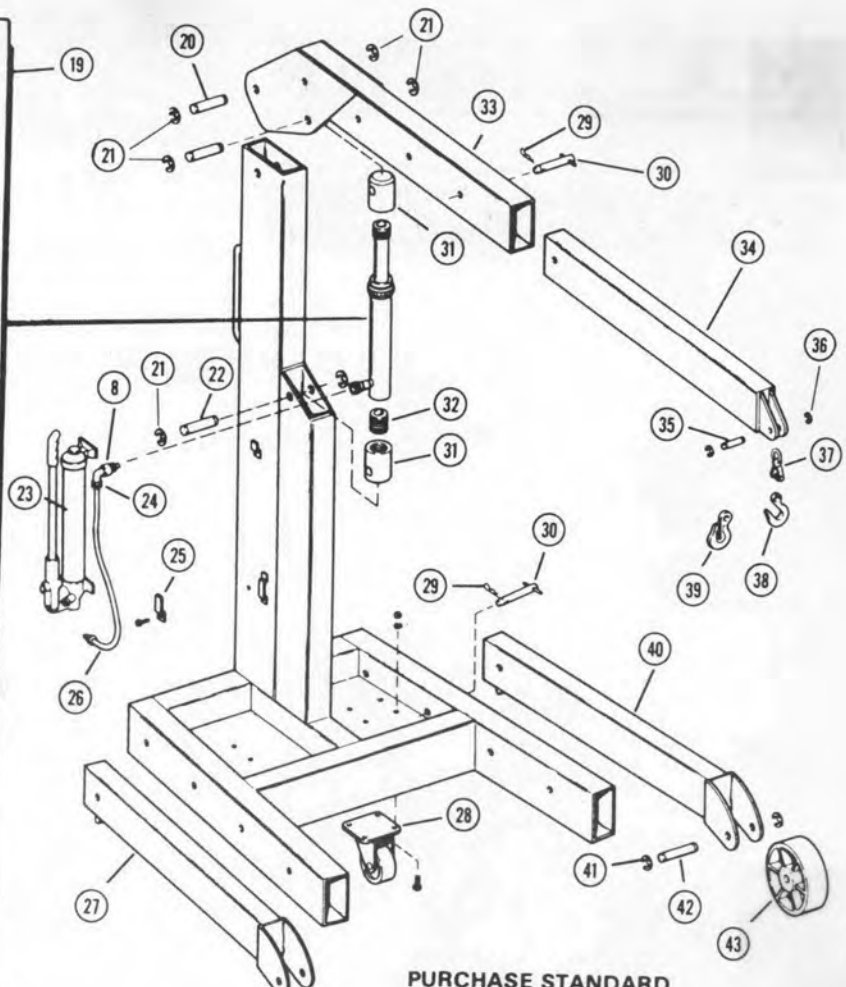

BLACKHAWK®

CATEGORY A

MODEL NUMBER
67574
(MC-11)
CODE "A", "B", & "C"

REPAIR PARTS LIST FOR

1 TON MOBILE CRANE W/HYDRAULIC HAND PUMP

**PURCHASE STANDARD
HARDWARE LOCALLY**

USE ONLY 67070 JACK OIL AND GENUINE FACTORY PARTS
USE OF OTHER HYDRAULIC FLUIDS OR NON-GENUINE PARTS
VOIDS WARRANTY.
NEVER USE BRAKE FLUID

REPAIR PARTS LIST

Code No.	Part No.	Description	No. Req.
1	R28271	Thread Protector	1
2	K14044	Stop Ring	1
3	K20110	Spring	1
4	B11005	Base	1
5	B7209	Spring Bushing	1
6	K31028	Screw 1/4-20x1 (Code A)	1
6	G836028	Screw 1/4-28x1 (Code B & C)	1
7	65582	Ram Half Coupler	1
8	65581	Hose Half Coupler	1
9	CF520020	Cover	1
10	65580	Complete Coupler	1
*11	C611049	Retaining Ring	1
*12	K12041	U Packing	1
*13	G383041	Wiper	1
14	K4039	Cup Bushing	1
15	K4107	Bearing	1
16	K17040	Plunger Assembly	1
17	K18040	Plunger	1
18	R2845	Saddle	1
19	K74900-1	Ram	1
20	K53061	Pin	2
*21	B557523	Retaining Ring	6
22	K51061	Adapter Pin	1
23	K65900-1	Pump (less handle & grip)	1
24	FZ1616	Elbow	1
25	K12111	Bracket	1
26	K2646	Hose	1
27	K6636	R.H. Leg Extension	1
28	K5154	Swivel Caster	2
29	K29061	Hitch Pin Clip	3
30	K43061	T-Pin	3
31	K10038	Ram Adapter	2
32	B639245	Connector	1
33	K6060	Boom	1
34	95080356	Boom Extension	1
35	K46061	Pin	1
36	K7044	Retaining Ring	2
37	K8038	Swivel Adapter	1
38	K6017	Slip Hook	1
39	K3017	Grab Hook	1
40	K5636	L.H. Leg Extension	1
41	M56297	Retaining Ring	4
42	K48061	Axle	2
43	K1106	Wheel	2
44	B525550	Grip	1
45	K12070	Handle w/Grip	1
46	B113060-1	Beam	1
47	P1651	Piston	1
48	P7557	Piston Pin	1
49	K302900	Beam Pin w/Retaining Ring	1