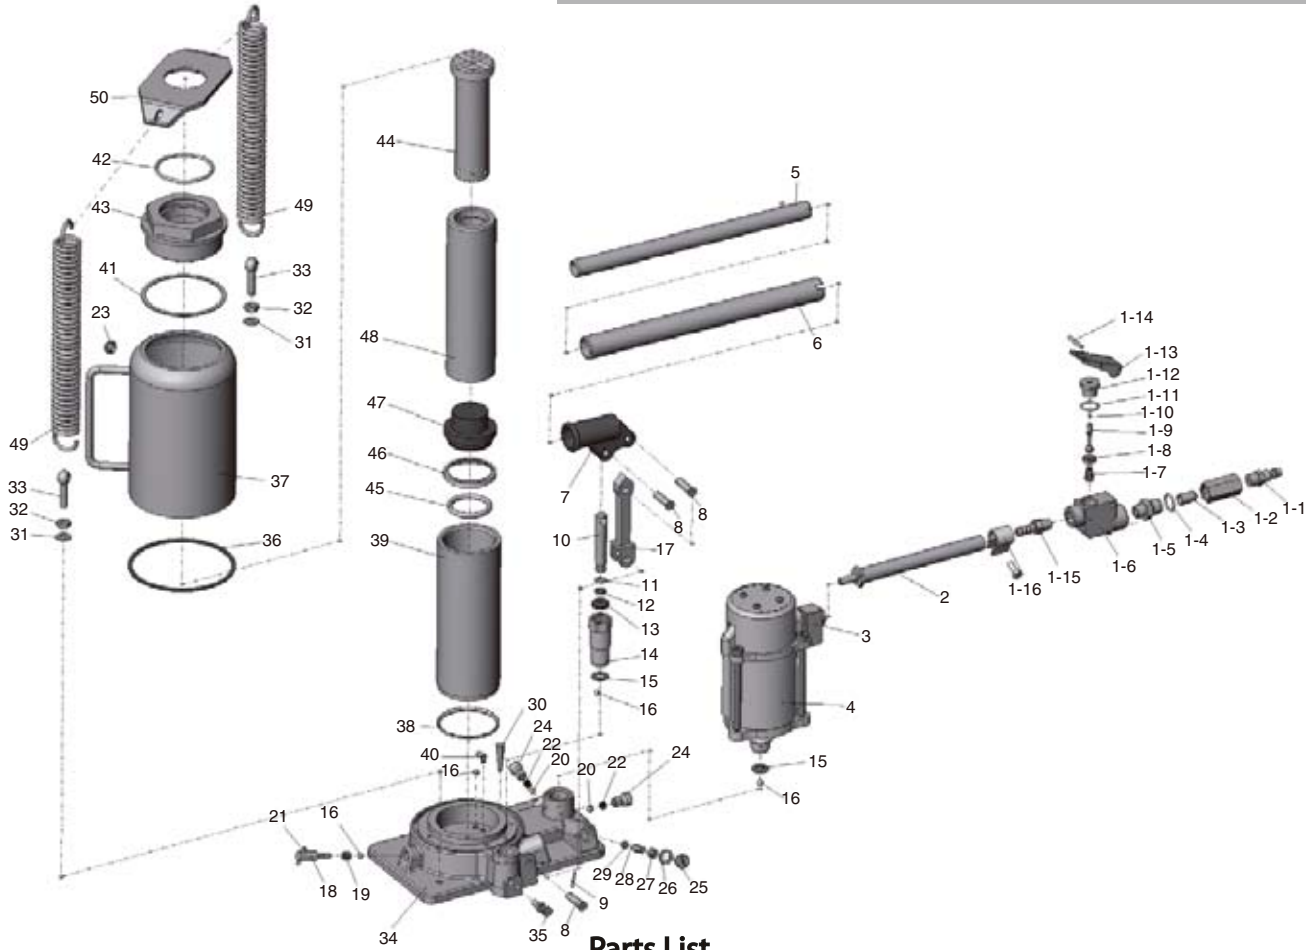

**Parts List**

Index No.	Part No.	Description	Qty	Index No.	Part No.	Description	Qty	Index No.	Part No.	Description	Qty
1-1	5302-1-1	Hose Connector	1	8	5302-8	Shaft Pin	3	30	5302-30	Filter Net	2
1-2	5302-1-2	Connecting Nut	1	9	5302-9	Cotter Pin	3	31	5302-31	Spring Washer	2
1-3	5302-1-3	Air Filter	1	10	5302-10	Pump Plunger	1	32	5302-32	Nut 8	2
1-4	5302-1-4	"O" Ring 18 x 24	1	11	5302-11	Pump Plunger Retainer	1	33	5302-33	Bolt M8 x 35	2
1-5	5302-1-5	Connector	1	12	5302-12	"O" Ring	1	34	5302-34	Base	1
1-6	5302-1-6	Valve Body	1	13	5302-13	Dust Proof Ring	1	35	5302-35	Plug Screw	4
1-7	5302-1-7	Spring	1	14	5302-14	Pump Reservoir	1	36	5302-36	Cylinder Bottom Seal	1
1-8	5302-1-8	Packing	1	15	5302-15	Copper Washer	1	37	5302-37	Reservoir	1
1-9	5302-1-9	Throttle	1	16	5302-16	Steel Ball 6	6	38	5302-38	Packing	1
1-10	5302-1-10	"O" Ring 3 x 1.6	1	17	5302-17	Plunger Connecting Rod	1	39	5302-39	Cylinder	1
1-11	5302-1-11	"O" Ring 18 x 2.4	1	18	5302-18	Release Valve Screw	1	40	5302-40	Steel Ball Retainer	2
1-12	5302-1-12	Nut	1	19	5302-19	Release Valve Seal	1	41	5302-41	Cylinder Top Seal	1
1-13	5302-1-13	Lever	1	20	5302-20	Steel Ball 6.35	1	42	5302-42	"O" Ring	1
1-14	5302-1-14	Lever Pin	1	21	5302-21	Pin	1	43	5302-43	Top Nut	1
1-15	5302-1-15	Hose Connector	1	22	5302-22	Valve Spring	2	44	5302-44	Extension Screw	1
1-16	5302-1-16	Hose Band	2	23	5302-23	Filler Plug	1	45	5302-45	"O" Ring	1
2	5302-2	Air Hose	1	24	5302-24	Screw	2	46	5302-46	"O" Ring Returner	1
3	5302-3	Connector	1	25	5302-25	Plug Screw	1	47	5302-47	Ram Header	1
4	5302-4	Air Pump	1	26	5302-26	Plug Washer	1	48	5302-48	Ram	1
5	5302-5	Handle Upper	1	27	5302-27	Overload Valve Screw	1	49	5302-49	Spring	2
6	5302-6	Handle Lower	1	28	5302-28	Safety Valve Spring	1	50	5302-50	Spring Plate	1
7	5302-7	Plunger	1	29	5302-29	Overload Tapering Valve	1				