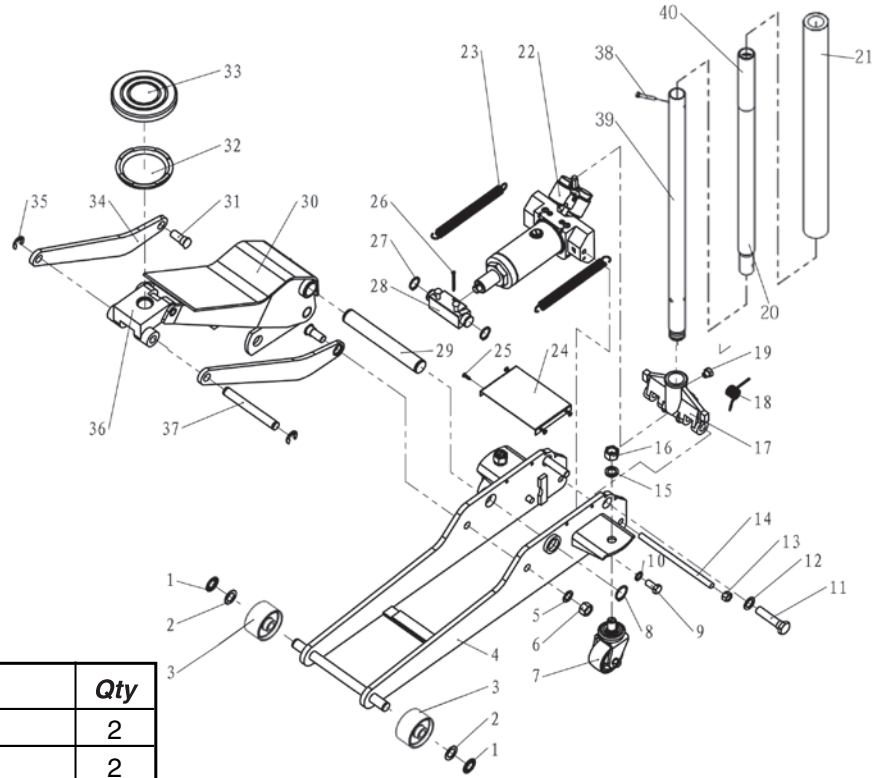

PARTS BREAKDOWN

Call 1.800.221.9705 for questions concerning performance of the product or other inquiries.

Parts List

Index No.	Part No.	Description	Qty
1	300DL-01A	Retaining Ring	2
2	300DL-02A	Washer	2
3	300DL-03A	Wheel	2
4	300DL-04A	Side Plate Assy	1
5	300DL-05A	Washer 16	2
6	300DL-06A	Hex Nut M16	2
7	300DL-07A	Caster Assembly	2
8	300DL-08A	Retaining Ring 30	2
9	300DL-09A	Hex Bolt M12x25	2
10	300DL-10A	Spring Washer 12 Spring	2
11	300DL-11A	Bolt	2
12	300DL-12A	Spring Washer 18 Spring	2
13	300DL-13A	Nut M12	2
14	300DL-14A	Pull Rod	1
15	300DL-15A	Spring Washer 18	2
16	300DL-16A	Nut M18	2
17	300DL-17A	Handle Socket	1
18	300DL-18A	Torsion Spring	1
19	300DL-19A	Bolt	1
20	300DL-20A	Upper handle	1
21	300DL-21A	Handle Bumper	1
22	300DL-22A	Power Unit Assy	1
23	300DL-23A	Spring	2
24	300DL-24A	Inspection Plate	1
25	300DL-25A	Screws	4

Index No.	Part No.	Description	Qty
26	300DL-26A	Split Pin 4x45	1
27	300DL-27A	Retaining Ring 25	2
28	300DL-28A	Block Linkage	1
29	300DL-29A	Shaft Arm	1
30	300DL-30A	Lift Arm Assembly	1
31	300DL-31A	Bolt	2
32	300DL-32A	Saddle	1
33	300DL-33A	Rudder Saddle Pad	1
34	300DL-34A	Long Linkage	2
35	300DL-35A	Retaining Ring 10	2
36	300DL-36A	Saddle Block	1
37	300DL-37A	Linkage Axle	1
38	300DL-38A	Bolt	1
39	300DL-39A	Lower Handle	1
40	300DL-40A	Top Cover	1