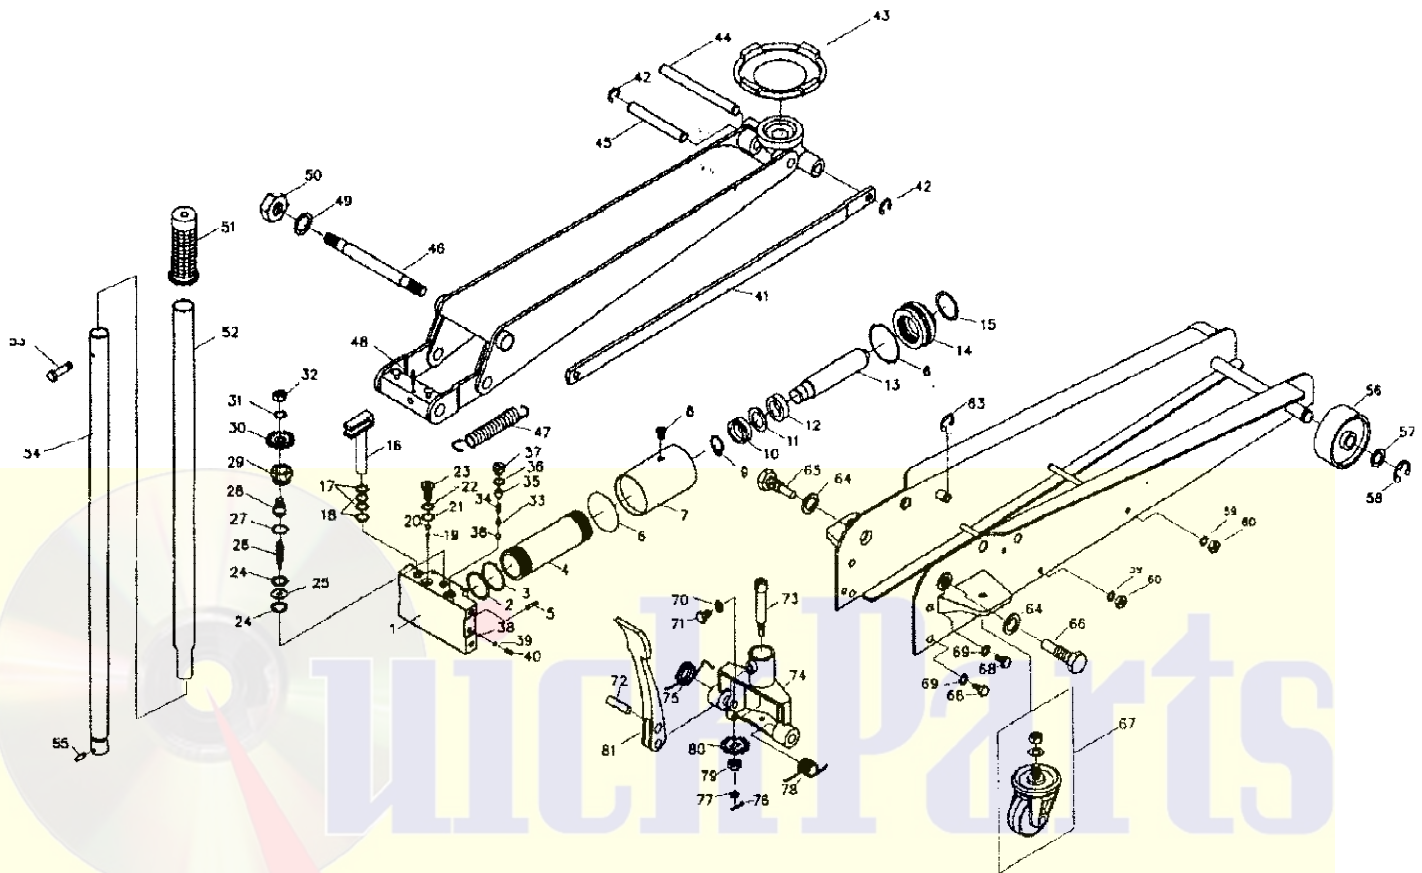

## SERVICE PARTS SHEET

1 1/2 Ton Service Jack, Series B  
Models: B67416 H28921 ULT72242

#	PART	DESCRIPTION	QTY.
1	B7001105	BASE	1
2	H6813300 *	"O" RING	1
3	H6813200 *	BACK-UP WASHER	1
4	H6821300	CYLINDER	1
5	H6941700	FILTER	1
6	H6813500 *	"O" RING	2
7	B7000125	RESERVOIR	1
8	B7001301	FILLER SCREW ASSY	1
9	H6945200 *	RETAINING RING	1
10	H6812900 *	"U" CUP-RAM	1
11	H6812800 *	BACK-UP WASHER	1
12	H3222400	RAM-SPACER	1
13	H3222600	RAM-PLUNGER	1
14	B7002303	TOP NUT	1
15	H6813700 *	"O" RING TOP NUT	1
16	246612	PUMP PISTON	1
17	246613 *	BACK-UP RING	2
18	246614 *	"O" RING	2
19	H6941500 *	BALL 1/4"	1
20	H6814200 *	BALL 3/8"	1
21	H6814100 *	"O" RING	1
22	H6814000 *	WASHER	1
23	B7001300	BOLT	1
24	H6815500 *	NYLON PACKING	2
25	H6815600	COLLAR	1
26	246615	RELEASE VALVE	1
27	246623 *	"O" RING	1

#	PART	DESCRIPTION	QTY.
28	H6814900	RELEASE VALVE CONN. ROD	1
29	B7003303	RELEASE VALVE LOCK NUT	1
30	B7000361	RELEASE VALVE GEAR	1
31	B7000311	LOCK WASHER	1
32	B7004303	NUT	1
33	H6814700	SPRING CAP	1
34	H6814600	SPRING	1
35	H6814500	SCREW SAFETY VALVE	1
36	H6814400 *	OIL SEAL	1
37	B7002301	GUARD SCREW	1
38	246616 *	STEEL BALL	1
39	246617	SPRING CAP	1
40	246618	HEX SOCKET SCREW	1
41	246624 *	PARALLEL LINK	2
42	H3221100	SNAP RING "E"	4
43	H6821800	SADDLE	1
44	B7026211	PIN-PARALLEL LINK	1
45	B7027211	LIFT ARM PIN	1
46	H3221700	MAIN PIVOT PIN	1
47	H6816500	RETURN SPRING	2
48	246625 *	COTTER PIN	1
49	H6822800	LOCK WASHER	2
50	H6822900	NUT	2
51	H6821700	GRIP HANDLE	1
52	H6818200	HANDLE (II)	1
53	H6818400	SCREW	1
54	H6818100	HANDLE (I)	1