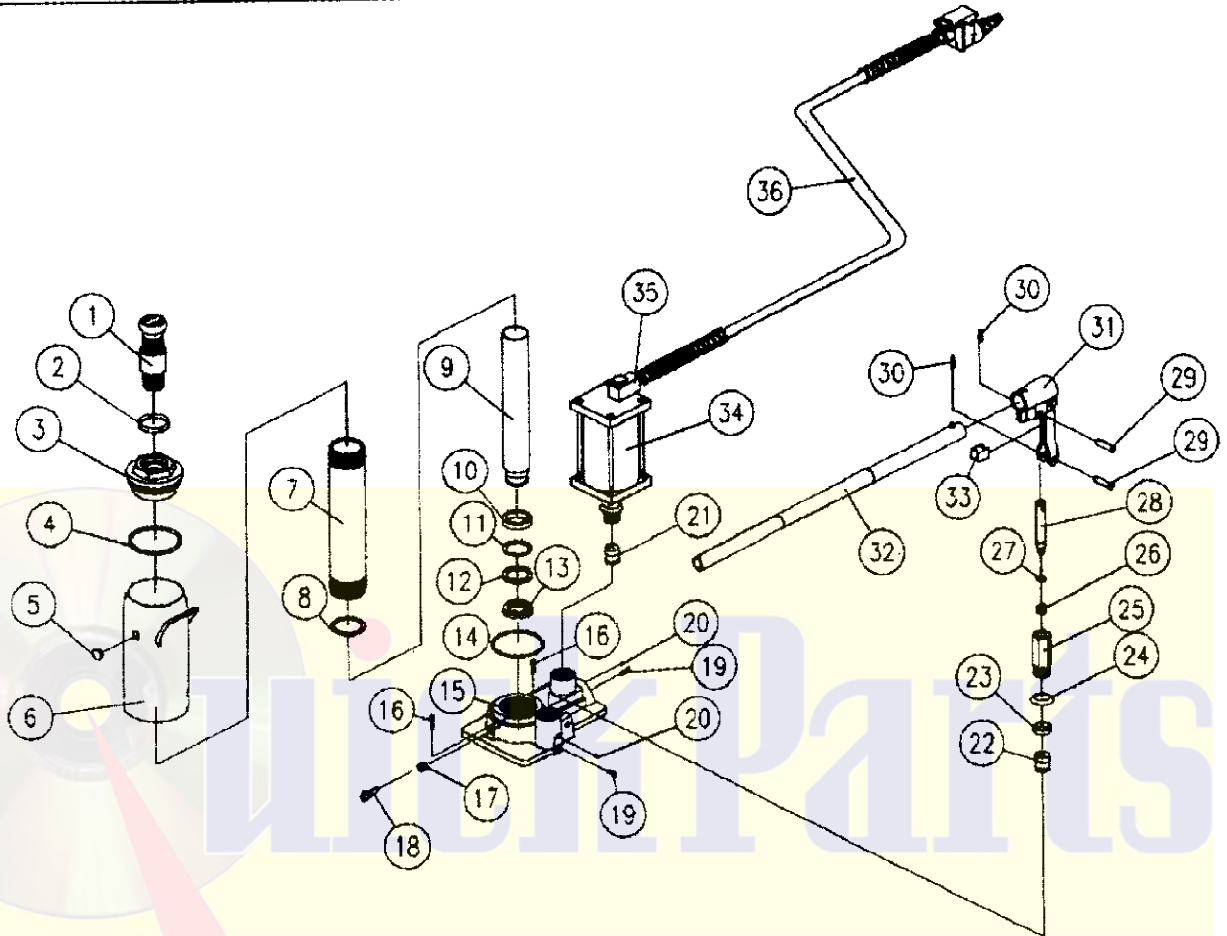

**12 TON AIR/MANUAL BOTTLE JACK**

PART NO.	DESCRIPTION	CONSISTS OF
244905	Air cylinder assembly	34
244953	Handle assembly	32
244954	Handle sleeve assembly	23, 24, 25, 26, 27, 28, 29(2 each), 30, 31, 33
244955	Hydraulic cartridge assembly	22
244956	Hydraulic cartridge assembly	21
244958	Base	15
244959	Base assembly kit	16(2 each), 17, 18, 19(2 each), 20(2 each)
244960	Reservoir	5, 6
244961	Bottle jack assembly	1, 2, 3, 4, 5, 6, 7, 8, 9, 10, 11, 12, 13, 14, 15, 16(2 each), 17, 18, 19(2 each), 20(2 each)
244962	Seal kit	2, 4, 5, 8, 12, 13, 14, 17, 20(2 each), 23, 26, 27
246341	Hose	36
246351	Swivel adapter	35
416977	Product label, H68032	
416991	Product label, B67129	
418329	Product label, 94-219	
H3100100	Warning label	
418905	Product label, U72215	
415567	Warning label, U72215	