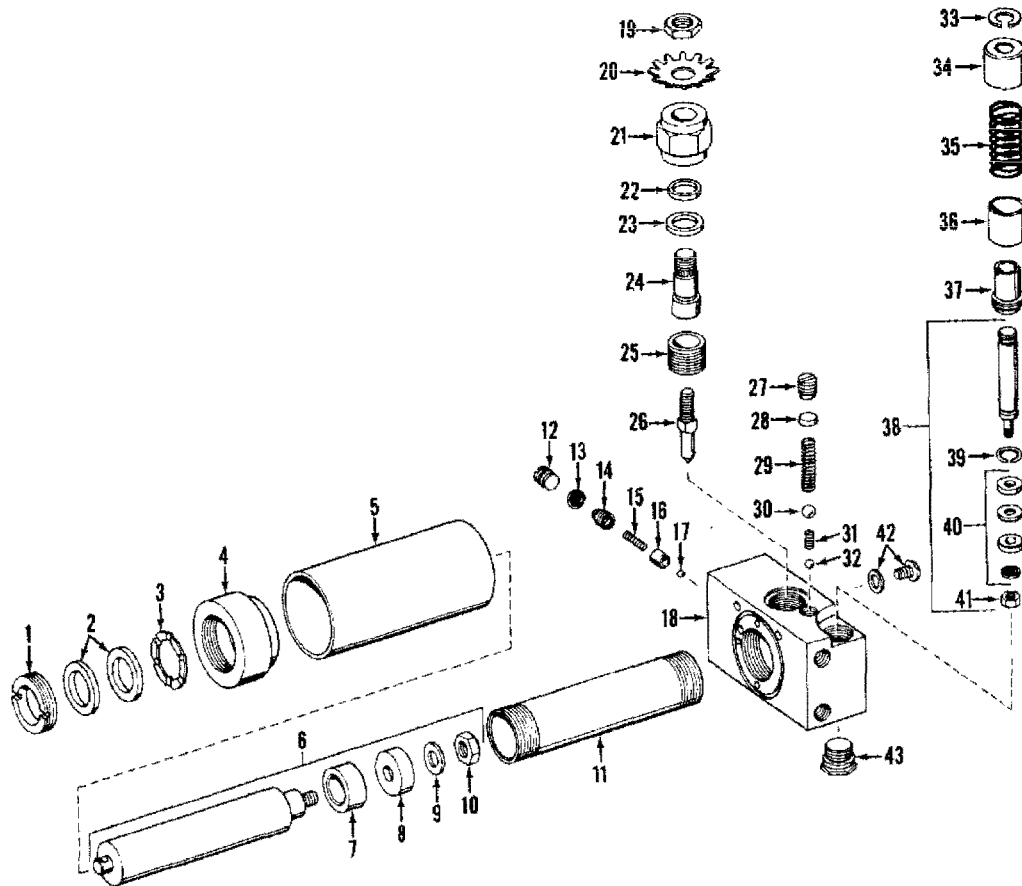

OBSOLETE, SOME PARTS STILL AVAILABLE

HEIN-WERNER AUTOMOTIVE

"O'BOY" MODEL "OS"

UNIT ASSEMBLY

ITEM NO	PART NO.	DESCRIPTION	ITEM NO	PART NO.	DESCRIPTION
1	25045	Packing Nut	22	24540	Packing .....
2	11385	Packing	23	24795	Thrust Washer .....
3	25065	Washer	24	24695	Stud .....
4	25025	Top Nut	25	24865	Stop .....
5	24980	Reservoir Tube	26	25135	Release Valve .....
6	5250	Ram complete		80345	Pump Valves. ....
7	25095	Spacer	27	11855	Plug .....
8	24775	Cup	28	11520	Seal .....
9	2025	Retainer	29	11330	Spring .....
10	26270	3/4-24 Std. Hex Jam Nut	30	3010	Ball .....
11	25005	Cylinder	31	2185	Spring .....
12	11855	Plug	32	2675	Ball .....
13	11520	Seal	33	23695	Clip .....
14	17520	Adjusting Screw	34	23970	Upper Guard .....
15	16906	Spring	35	23610	Spring .....
16	17055	Spring Cap	36	23985	Lower Guard .....
17	17220	Ball	37	23755	Guide .....
18	24620	Body for Unit	38	5248	Piston Assembly .....
	5249	Release Valve Assembly	39	25230	Eaton Snap Ring .....
19	24850	Hex Jam Nut	40	80055	Piston Cup Assembly .....
20	23660	Gear	41	25480	1/4-28 Hex Jam Nut .....
21	24715	Release Valve Box	42	80007	Filler Screw w/Washer
			43	24920	Plug .....

KIT # 80746