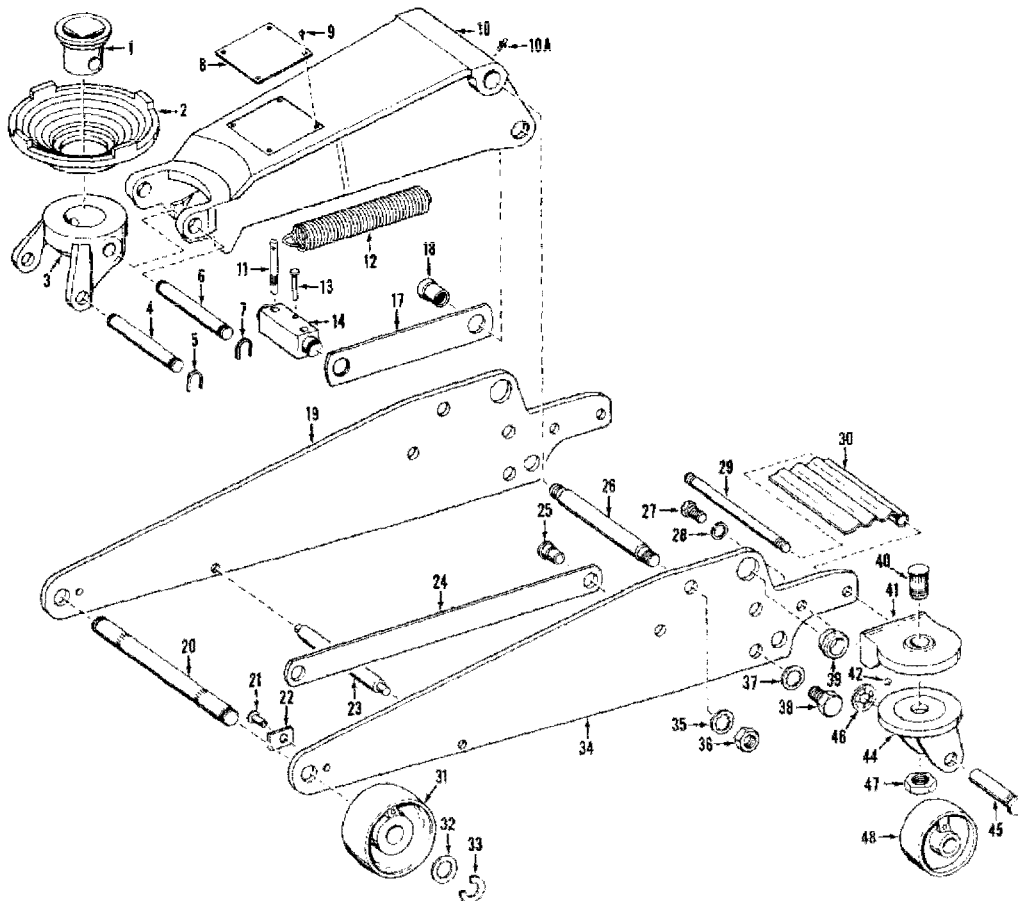

OBSOLETE, SOME PARTS STILL AVAILABLE

HEIN-WERNER AUTOMOTIVE

"O'BOY" MODEL "OS"

UNIT ASSEMBLY

ITEM NO	PART NO.	DESCRIPTION	ITEM NO	PART NO.	DESCRIPTION
1	25045	Packing Nut	22	24540	Packing
2	11385	Packing	23	24795	Thrust Washer
3	25065	Washer	24	24695	Stud
4	25025	Top Nut	25	24865	Stop
5	24980	Reservoir Tube	26	25135	Release Valve
6	5250	Ram complete		80345	Pump Valves.
7	25095	Spacer	27	11855	Plug
8	24775	Cup	28	11520	Seal
9	2025	Retainer	29	11330	Spring
10	26270	3/4-24 Std. Hex Jam Nut	30	3010	Ball
11	25005	Cylinder	31	2185	Spring
12	11855	Plug	32	2675	Ball
13	11520	Seal	33	23695	Clip
14	17520	Adjusting Screw	34	23970	Upper Guard
15	16906	Spring	35	23610	Spring
16	17055	Spring Cap	36	23985	Lower Guard
17	17220	Ball	37	23755	Guide
18	24620	Body for Unit	38	5248	Piston Assembly
	5249	Release Valve Assembly	39	25230	Eaton Snap Ring
19	24850	Hex Jam Nut	40	80055	Piston Cup Assembly
20	23660	Gear	41	25480	1/4-28 Hex Jam Nut
21	24715	Release Valve Box	42	80007	Filler Screw w/Washer
			43	24920	Plug

HANDLE ASSEMBLY FOR MODEL "OS"

ITEM NO.	PART NO.	DESCRIPTION	ITEM NO.	PART NO.	DESCRIPTION
	5258	Handle Assembly Complete	10	23865	Washer
1	23820	Finger Stud	11	23625	Release Gear
2	24970	Handle Pivot Pin	12	24230	Release Rod
3	25125	Handle Fork	13	24910	Self Tap Screw
4	25540	1/4-28 Hex Hd. Nut	14	5145	Handle Sub-assembly
5	23790	Spring		24215	Handle Pipe only
6	23810	Spring	15	24205	Handle Grip
7	23845	Spring Stud	16	24245	Knob
8	23730	Pump Roller	18	25480	1/4-28 Hex Jam Nut
9	25085	Roller Pin	19	55313	Caution Decal (Not Shown)