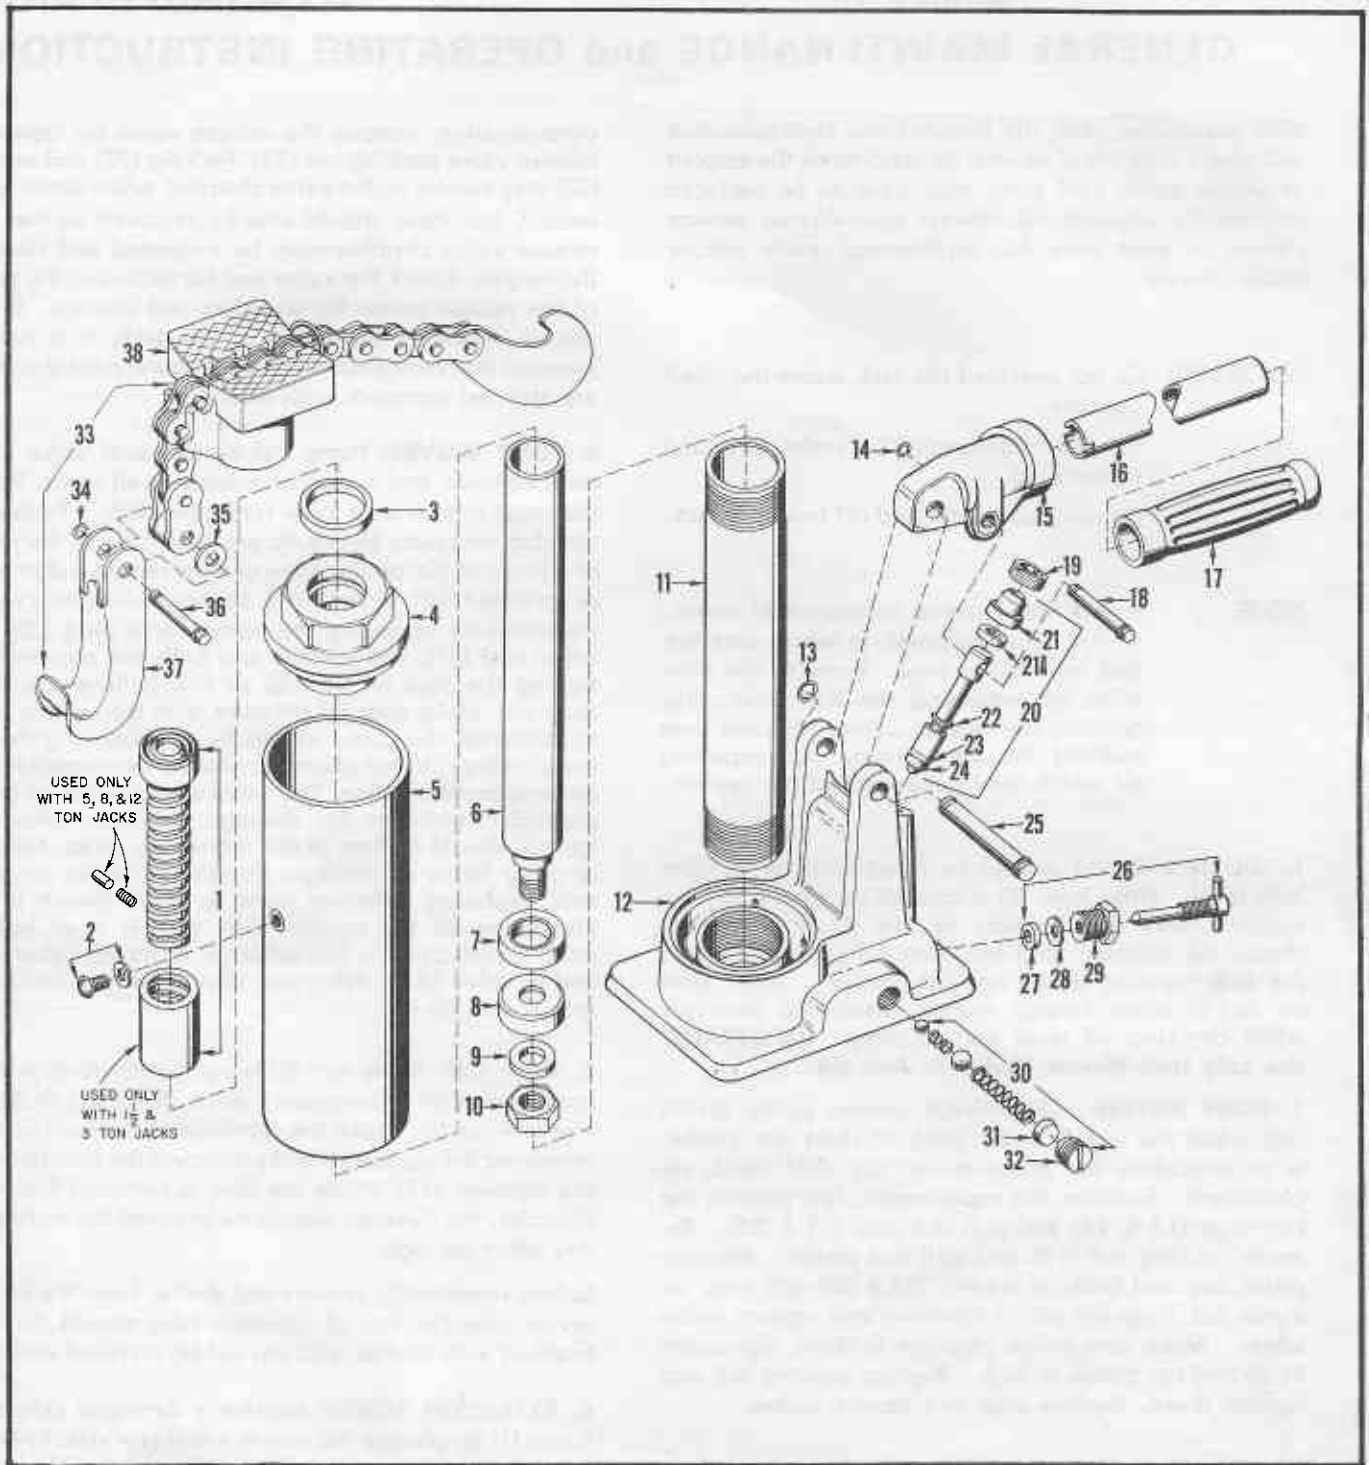

**MODEL V1.23, E1.7F, E3.9A, E5.9A, E8.9A, E12.9A**  
**"SERIES 1"**  
**HYDRAULIC JACK**  
**REPAIR PARTS LIST**

Item numbers shown above are only for your convenience in locating the part on the parts list. When ordering, always specify the PART NUMBER — not the item number — and give complete name of part and model number of jack. If the length of the part is shown on the parts list, verify it with the old part. If different, state exact length and diameter of old part.