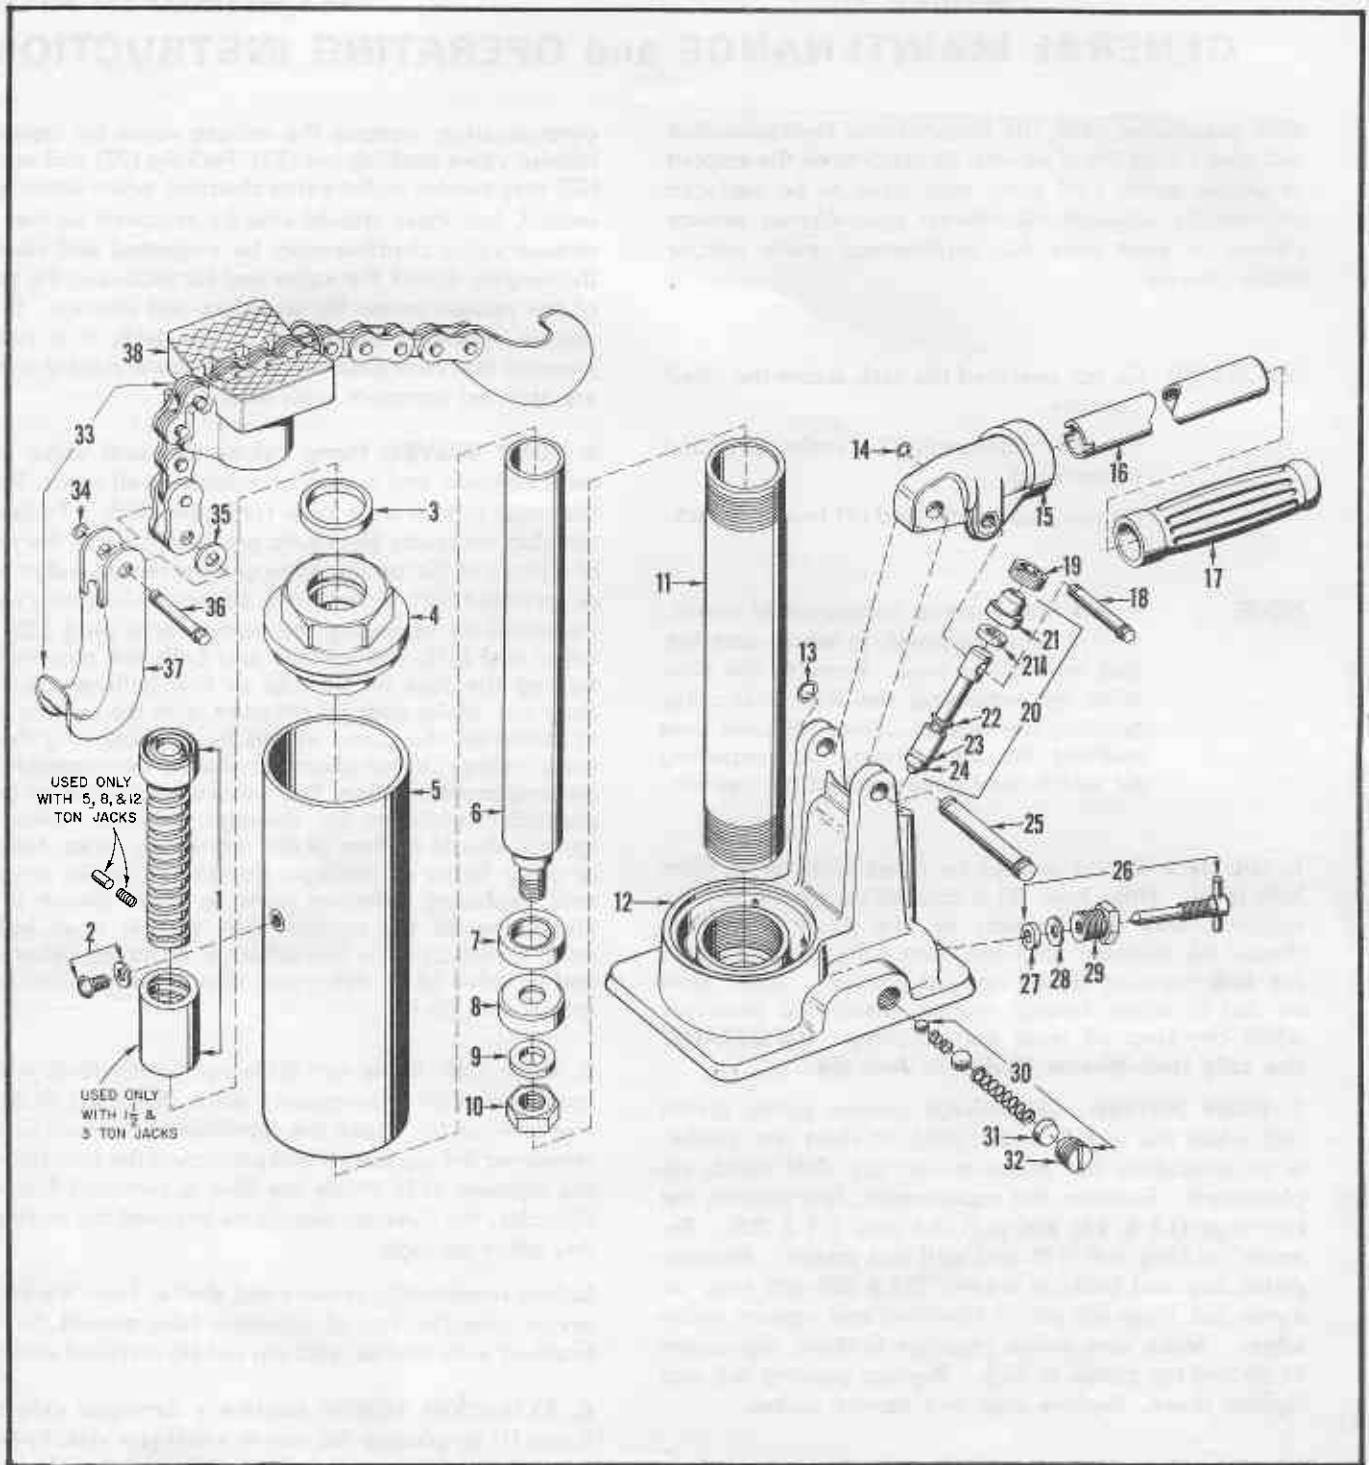

**MODEL V1.23, E1.7F, E3.9A, E5.9A, E8.9A, E12.9A**  
**"SERIES 1"**  
**HYDRAULIC JACK**  
**REPAIR PARTS LIST**

Item numbers shown above are only for your convenience in locating the part on the parts list. When ordering, always specify the **PART NUMBER** — not the item number — and give complete name of part and model number of jack. If the length of the part is shown on the parts list, verify it with the old part. If different, state exact length and diameter of old part.