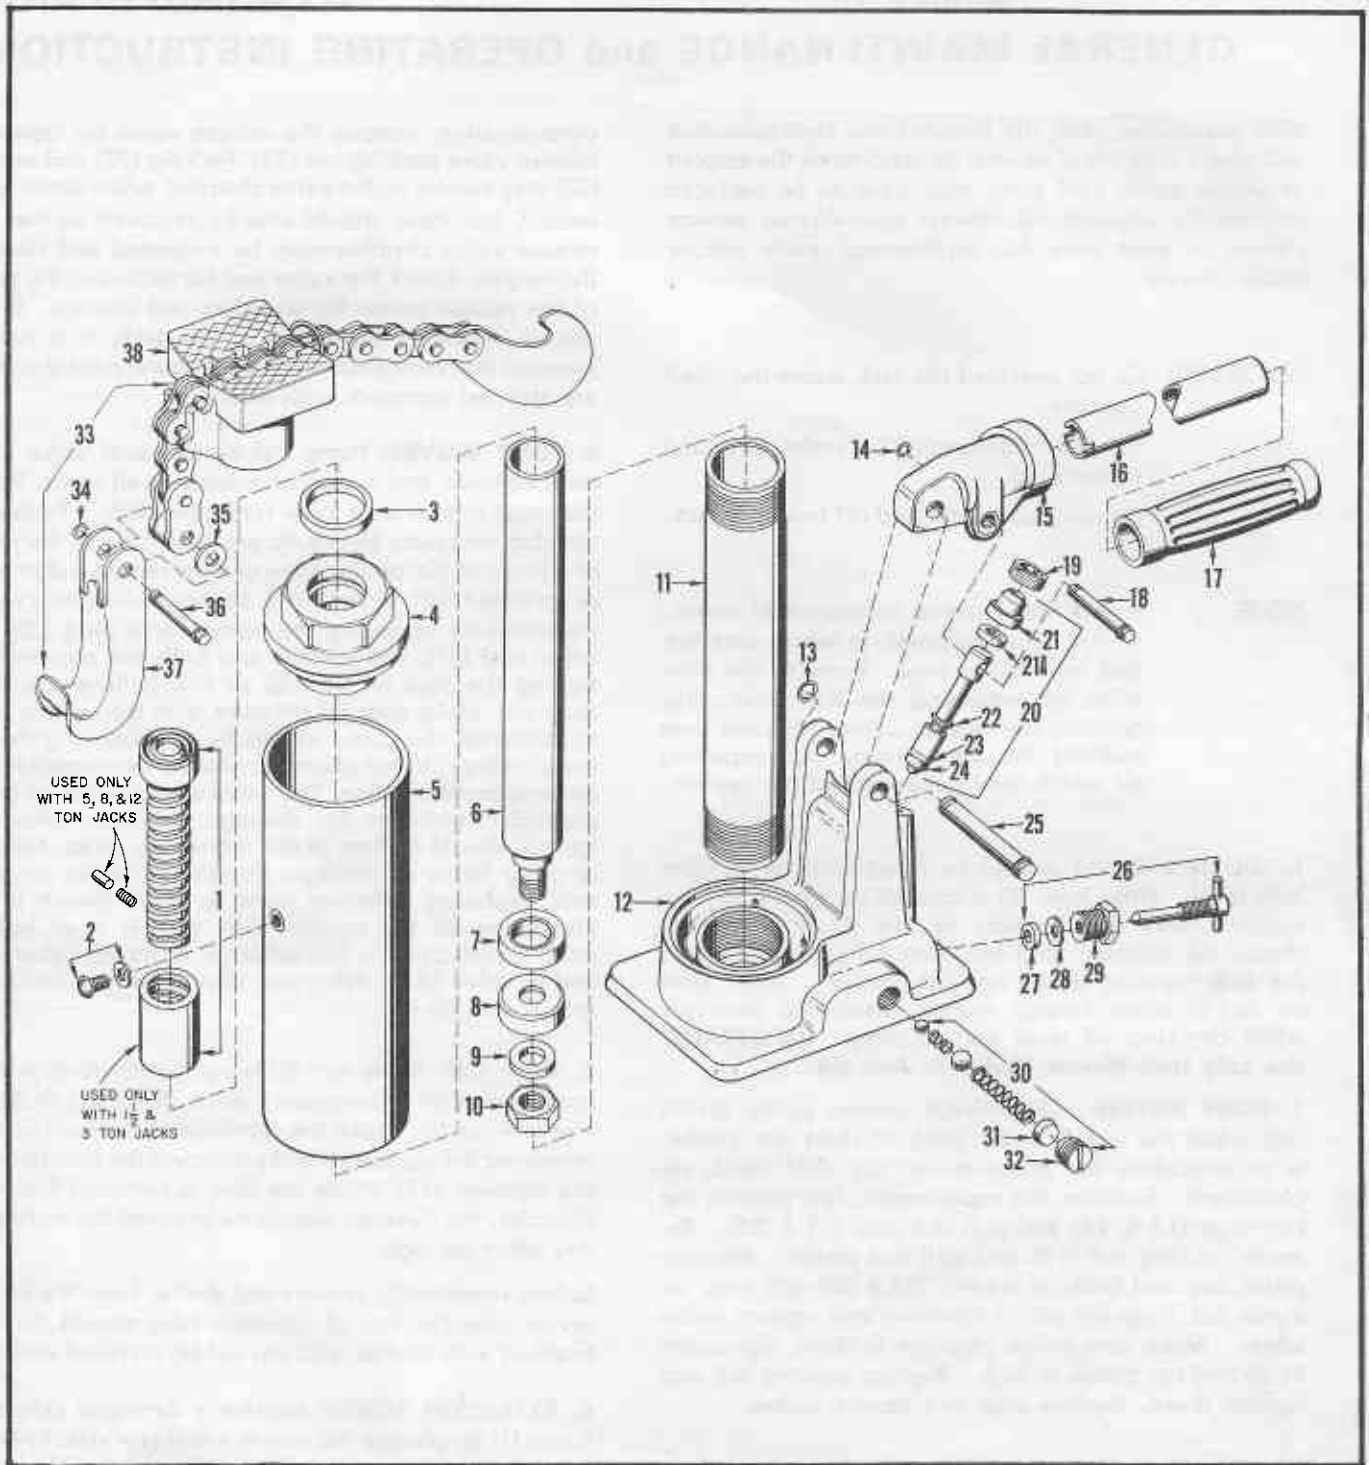

**MODEL V1.23, E1.7F, E3.9A, E5.9A, E8.9A, E12.9A
"SERIES 1"
HYDRAULIC JACK
REPAIR PARTS LIST**

Item numbers shown above are only for your convenience in locating the part on the parts list. When ordering, always specify the PART NUMBER — not the item number — and give complete name of part and model number of jack. If the length of the part is shown on the parts list, verify it with the old part. If different, state exact length and diameter of old part.