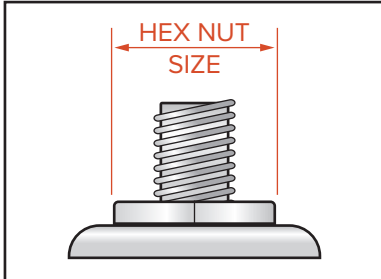

HOW TO: MEASURE A CASTER

ALUMINUM CASTERS ONLY

CASTER SIZE _____
 STEM DIAMETER _____
 STEM HEIGHT _____
 WHEEL HEIGHT _____
 WHEEL WIDTH _____
 HEX NUT SIZE (OPTIONAL) _____
 TYPE (STEEL OR ALUMINUM) _____