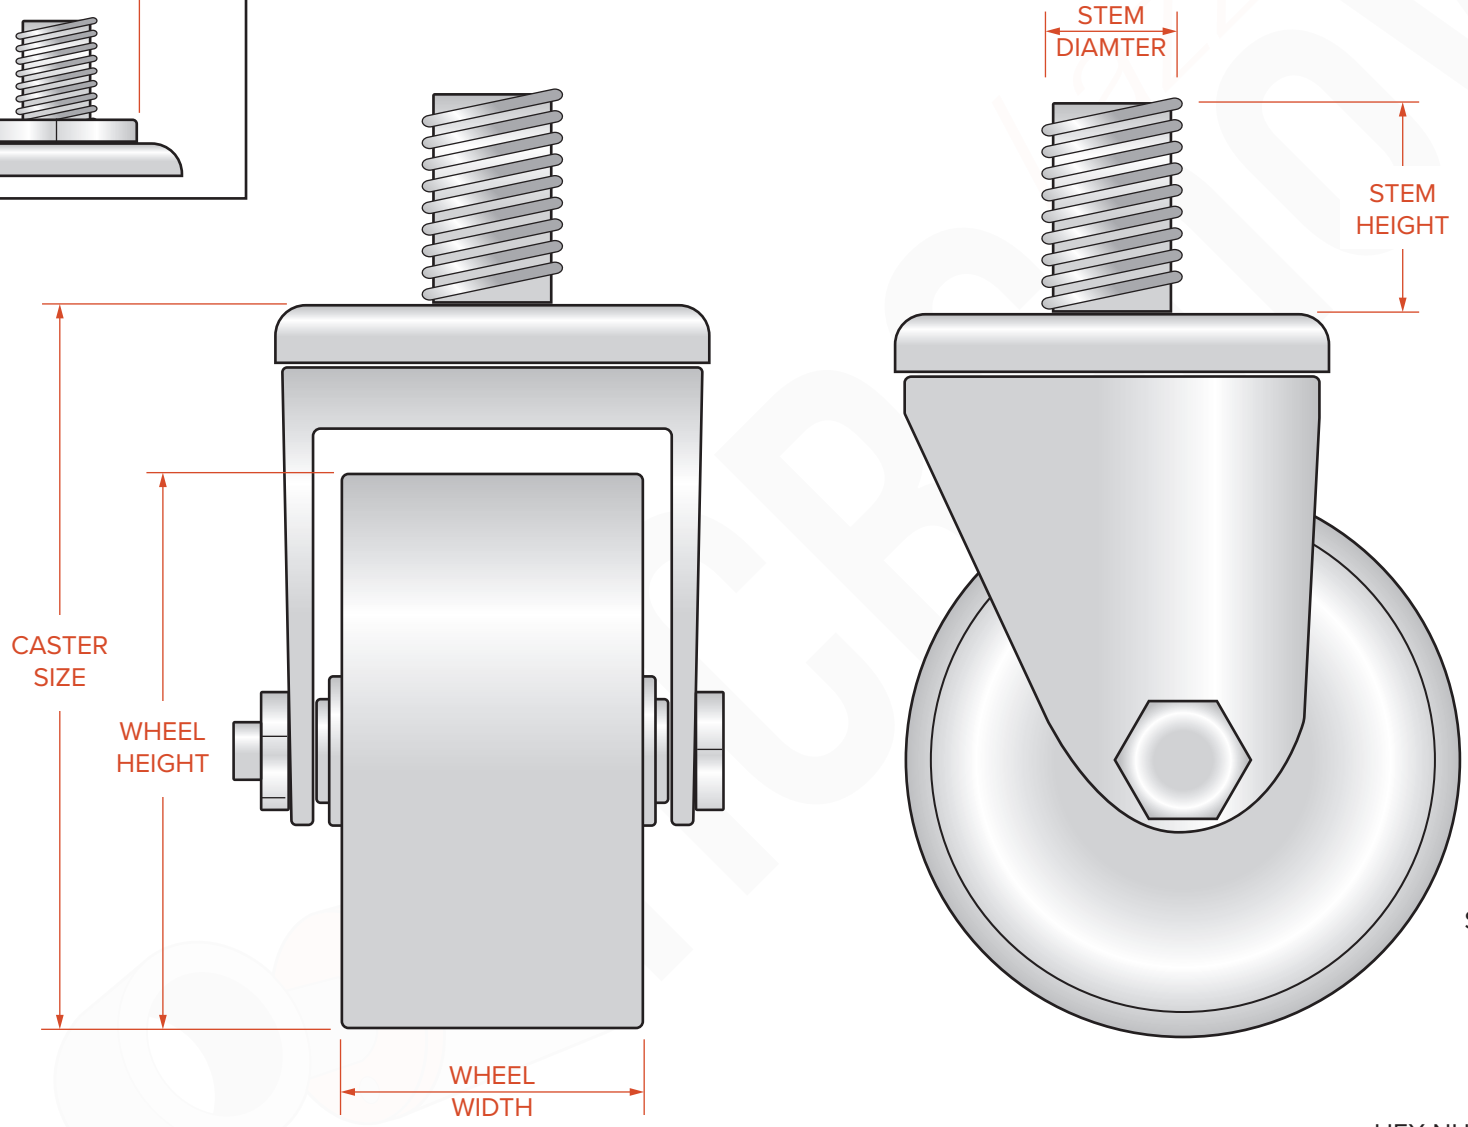

HOW TO: MEASURE A CASTER

ALUMINUM CASTERS ONLY

CASTER SIZE _____
 STEM DIAMETER _____
 STEM HEIGHT _____
 WHEEL HEIGHT _____
 WHEEL WIDTH _____
 HEX NUT SIZE (OPTIONAL) _____
 TYPE (STEEL OR ALUMINUM) _____