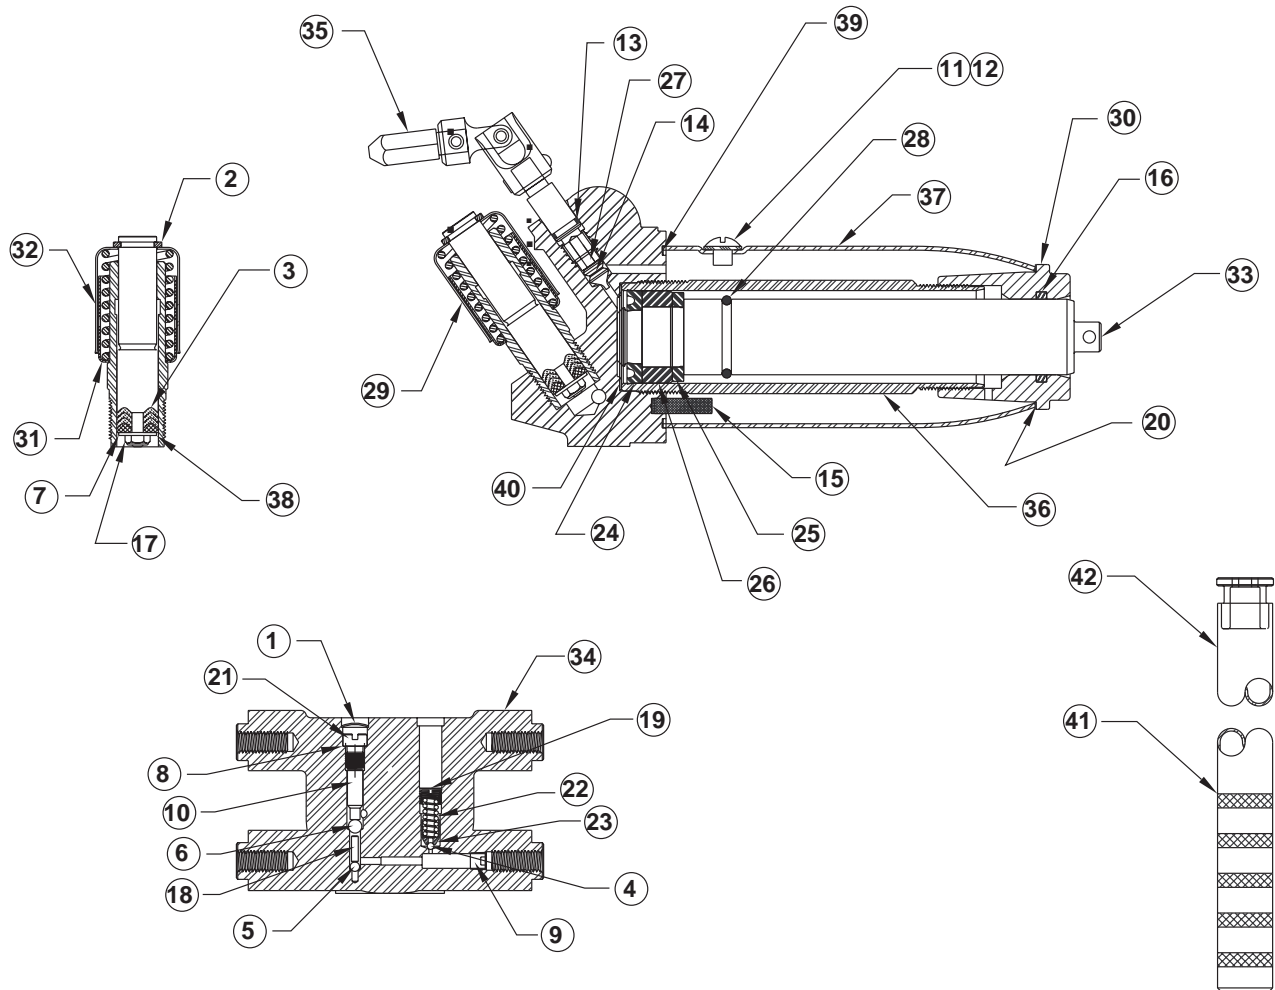

2 TON SERVICE JACK SERIES "E" MODELS- W93642, 91-642, YA642A, DT642

SERVICE PARTS SHEET

ITEM #	PART #	QTY.	DESCRIPTION
1.	201733	2	PLUG, 5/8 EXPANSION
2.	201115	2	WASHER, 3/4 LOCK
3.	201478	2	WASHER, 7/8 LOCK
4.	219451	2	NUT, 3/4 HEX
5.	203311	2	NUT, 7/8 JAM
6.	201801	2	CLIPS, RETAINER
7.	214557	2	E-CLIP
8.	212673	4	1/2-13 HEX HD.
9.	234668	4	WASHER, 1/2" FLAT
10.	204324	2	WASHER, FLAT
11.	210700	1	PIN, FULCRUM

ITEM #	PART #	QTY.	DESCRIPTION
12.	221408	1	PIN, COTTER
13.	231583	2	CASTER, SWIVEL
14.	234663	2	PIN, PIVOT
15.	234956	1	BOLT, 3/8-24 HEX HD.
16.	239306	1	HOUSING, LIFT CAP
17.	239314	2	BAR, SHIELD
18.	239342	1	SOCKET, HANDLE
19.	243618	2	SPRING, RETURN
20.	243838	1	PIN
21.	243839	1	PIN
22.	239304	1	CAP, LIFT
23.	234678	2	WHEEL, FRONT

PART #	PART #	QTY.	DESCRIPTION
	1.	2	PLUG, 5/8 EXPANSION
*	2.	1	RING, RETAINING
*	3.	3	V-PACKING
*	4.	1	BALL, 5/32
*	5.	1	BALL, 7/32
*	6.	1	BALL, 5/16
*	7.	1	WASHER
*	8.	1	GASKET, PRESSURE PLUG
	9.	1	PLUG, PIPE
	10.	1	SPACER, DISCHARGE
	11.	1	PLUG, SCREW
	12.	1	WASHER, SCREW PLUG
*	13.	1	O-RING
*	14.	1	VALVE
*	15.	1	SCREEN, SUCTION
*	16.	1	RING, QUAD
	17.	1	NUT
	18.	1	SPACER, SUCTION
	19.	1	NUT, ADJUSTING
*	20.	1	GASKET, TANK NUT
	21.	1	PLUG, PRESSURE

ITEM #	PART #	QTY.	DESCRIPTION
	22.	1	SPRING, SAFETY VALVE
	23.	1	ADAPTER
*	24.	1	U-CUP
	25.	1	WASHER, BACK-UP
*	26.	1	PLATE, HEEL
*	27.	1	SPRING
	28.	1	RING, RETAINING
	29.	1	ASSEMBLY, PUMP
	30.	1	NUT, TANK
	31.	1	COVER, LOWER
	32.	1	COVER, UPPER
	33.	1	RAM
	34.	1	BASE, MACHINED
	35.	1	ASSEMBLY, UNIVERSAL
	36.	1	CYLINDER
	37.	1	TANK, OIL
*	38.	1	WASHER, RUBBER
*	39.	1	GASKET, RESERVOIR
*	40.	1	GASKET, CYLINDER
	41.	1	HANDLE, UPPER
	42.	1	HANDLE, LOWER