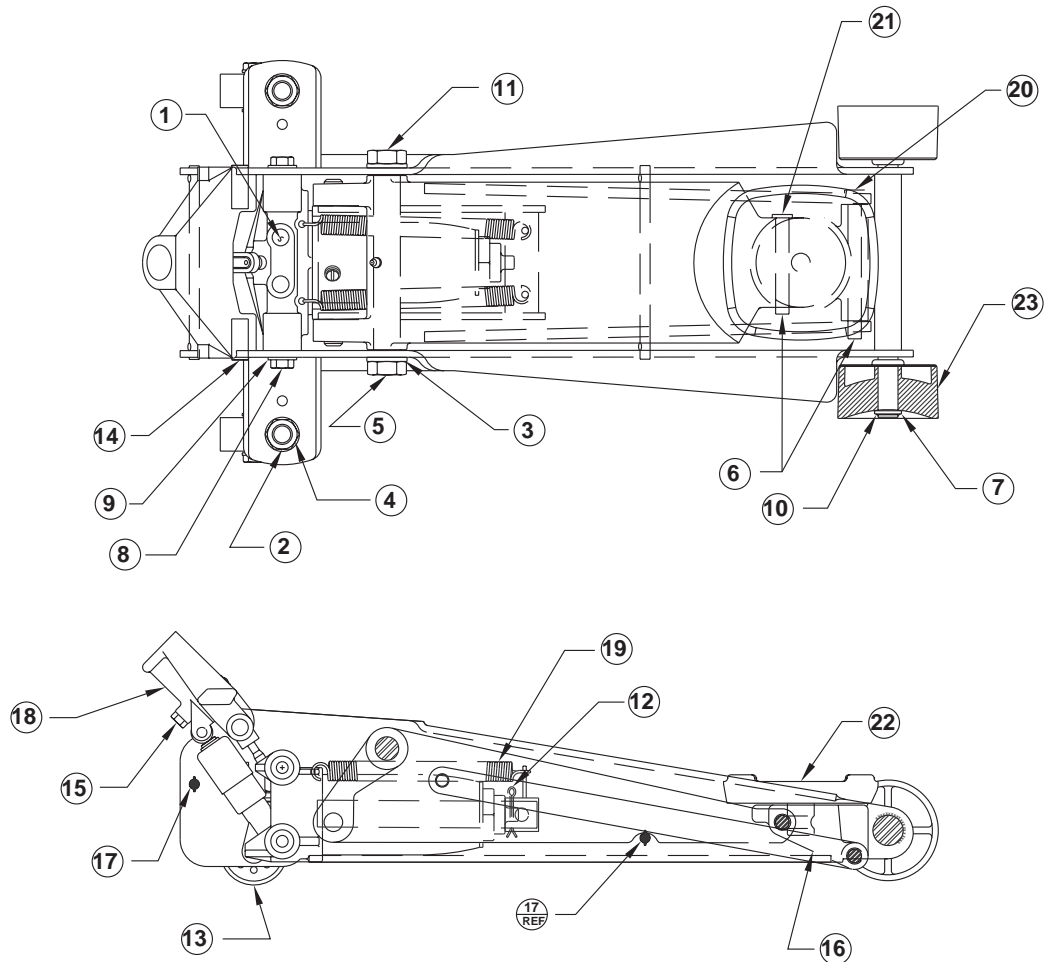

2 TON SERVICE JACK SERIES "E" MODELS- W93642, 91-642, YA642A, DT642

SERVICE PARTS SHEET

ITEM #	PART #	QTY.	DESCRIPTION
1.	201733	2	PLUG, 5/8 EXPANSION
2.	201115	2	WASHER, 3/4 LOCK
3.	201478	2	WASHER, 7/8 LOCK
4.	219451	2	NUT, 3/4 HEX
5.	203311	2	NUT, 7/8 JAM
6.	201801	2	CLIPS, RETAINER
7.	214557	2	E-CLIP
8.	212673	4	1/2-13 HEX HD.
9.	234668	4	WASHER, 1/2" FLAT
10.	204324	2	WASHER, FLAT
11.	210700	1	PIN, FULCRUM

ITEM #	PART #	QTY.	DESCRIPTION
12.	221408	1	PIN, COTTER
13.	231583	2	CASTER, SWIVEL
14.	234663	2	PIN, PIVOT
15.	234956	1	BOLT, 3/8-24 HEX HD.
16.	239306	1	HOUSING, LIFT CAP
17.	239314	2	BAR, SHIELD
18.	239342	1	SOCKET, HANDLE
19.	243618	2	SPRING, RETURN
20.	243838	1	PIN
21.	243839	1	PIN
22.	239304	1	CAP, LIFT
23.	234678	2	WHEEL, FRONT

PART #	PART #	QTY.	DESCRIPTION
	1.	2	PLUG, 5/8 EXPANSION
*	2.	1	RING, RETAINING
*	3.	3	V-PACKING
*	4.	1	BALL, 5/32
*	5.	1	BALL, 7/32
*	6.	1	BALL, 5/16
*	7.	1	WASHER
*	8.	1	GASKET, PRESSURE PLUG
	9.	1	PLUG, PIPE
	10.	1	SPACER, DISCHARGE
	11.	1	PLUG, SCREW
	12.	1	WASHER, SCREW PLUG
*	13.	1	O-RING
*	14.	1	VALVE
*	15.	1	SCREEN, SUCTION
*	16.	1	RING, QUAD
	17.	1	NUT
	18.	1	SPACER, SUCTION
	19.	1	NUT, ADJUSTING
*	20.	1	GASKET, TANK NUT
	21.	1	PLUG, PRESSURE

ITEM #	PART #	QTY.	DESCRIPTION
	22.	1	SPRING, SAFETY VALVE
	23.	1	ADAPTER
*	24.	1	U-CUP
	25.	1	WASHER, BACK-UP
*	26.	1	PLATE, HEEL
*	27.	1	SPRING
	28.	1	RING, RETAINING
	29.	1	ASSEMBLY, PUMP
	30.	1	NUT, TANK
	31.	1	COVER, LOWER
	32.	1	COVER, UPPER
	33.	1	RAM
	34.	1	BASE, MACHINED
	35.	1	ASSEMBLY, UNIVERSAL
	36.	1	CYLINDER
	37.	1	TANK, OIL
*	38.	1	WASHER, RUBBER
*	39.	1	GASKET, RESERVOIR
*	40.	1	GASKET, CYLINDER
	41.	1	HANDLE, UPPER
	42.	1	HANDLE, LOWER