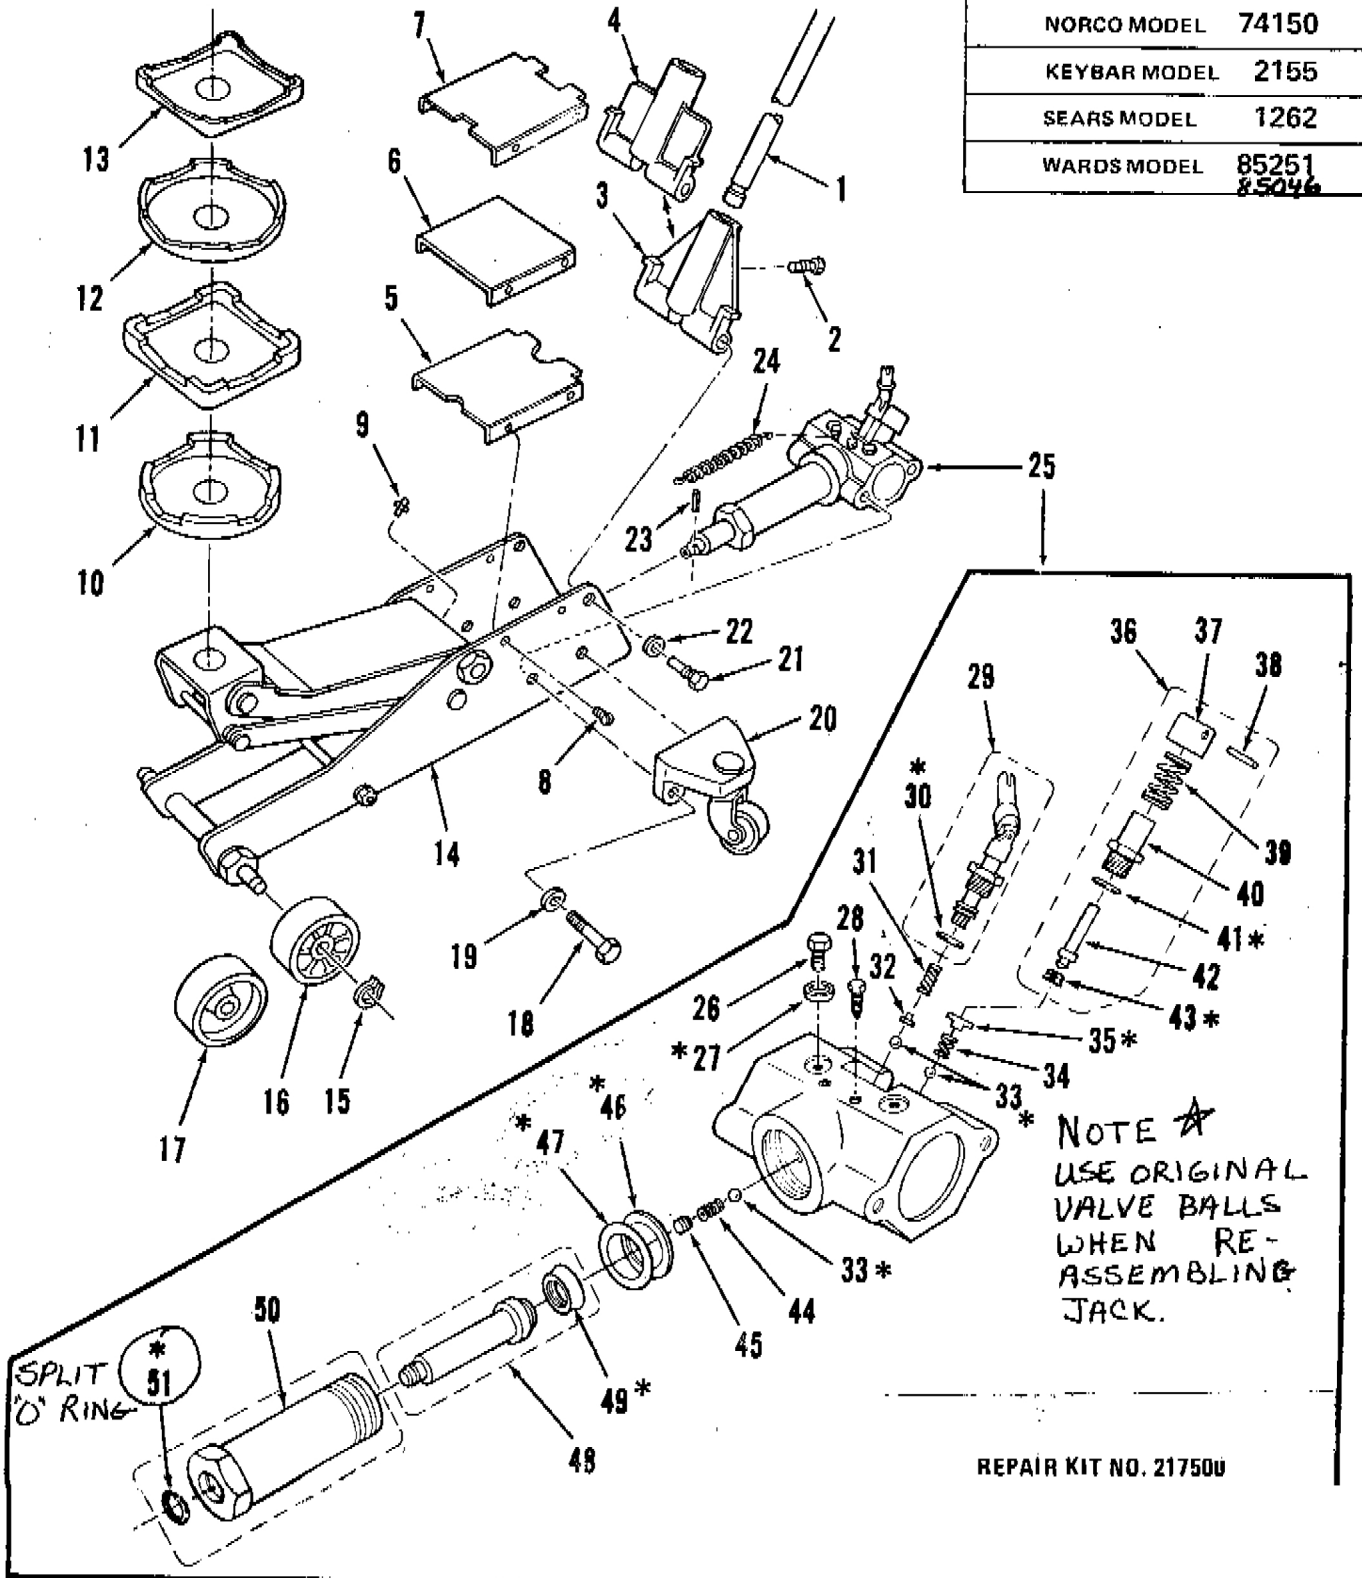

REPAIR KIT NO. 21750U

1½ TON CAPACITY HEAVY DUTY professional FLOOR SERVICE JACK

NORCO MODEL 74150

KEYBAR MODEL 2155

SEARS MODEL 1262

WARDS MODEL 85251

repair parts

| INDEX NO. | DESCRIPTION | PART NO. | QTY. | INDEX NO. | DESCRIPTION | PART NO. | QTY. |
|-----------|------------------------------|----------|------|-----------|--------------------|----------|------|
| 1. | Handle Assy (No Grip) | 217006 | 1 | 27. | Stat-o-seal | 8011 | 2 |
| | Handle Assy (With Grip) | 217005 | 1 | 28. | Screw | 3002 | 2 |
| 2. | Bolt - Handle Retaining | 3048 | 1 | 29. | Release Valve Assy | 217015 | 1 |
| 3. | Handle Base Assy (Red) | 217050 | 1 | | <i>includes:</i> | | |
| 4. | Handle Base Assy (Red) | 217055 | 1 | 30. | "O" Ring | 8018 | 1 |
| | Handle Base Assy (Blue) | 217060 | 1 | | | | |
| 5. | Cover Plate (Red) | 217379 | 1 | 31. | Spring | 4004 | 1 |
| | Cover Plate (Blue) | 217381 | 1 | 32. | End Cap | 213016 | 1 |
| 6. | Cover Plate (Red) | 217382 | 1 | 33. | Check Ball - 7/32" | 9001 | 3 |
| 7. | Cover Plate (Red) | 217383 | 1 | 34. | Spring | 4009 | 1 |
| 8. | Screw | 3049 | 4 | 35. | Retainer | 217033 | 1 |
| 9. | Grease Fitting | 13001 | 1 | 36. | Pump Assy | 217020 | 1 |
| 10. | Saddle - round cast | 217162 | 1 | | <i>includes:</i> | | |
| 11. | Saddle - square cast | 217163 | 1 | 37. | Cap - Pump Piston | 217023 | 1 |
| 12. | Saddle - round stamped | 217164 | 1 | 38. | Roll Pin | 7034 | 1 |
| 13. | Saddle - square stamped | 217166 | 1 | 39. | Spring | 4012 | 1 |
| 14. | Frame & Lift Arm Assy (Red) | 217025 | 1 | 40. | Pump Body | 217022 | 1 |
| | Frame & Lift Arm Assy (Blue) | 217010 | 1 | 41. | "O" Ring | 12038 | 1 |
| 15. | Snap Ring | 12036 | 2 | 42. | Pump Piston | 217021 | 1 |
| 16. | Wheel-spoked (Red) | 217207 | 2 | 43. | Seal - "U" Cup | 8026 | 1 |
| 17. | Wheel-solid (Red) | 217208 | 2 | | | | |
| | Wheel-solid (Blue) | 217209 | 2 | 44. | Spring | 4005 | 1 |
| 18. | Bolt | 3051 | 4 | 45. | Retainer Screw | 3005 | 1 |
| 19. | Lockwasher | 2047 | 4 | 46. | Gasket - Cylinder | 217031 | 1 |
| 20. | Rear Caster Assy (Red) | 217080 | 2 | 47. | Back-up Ring | 217034 | 1 |
| | Rear Caster Assy (Blue) | 217085 | 2 | 48. | Ram Assy | 217045 | 1 |
| 21. | Bolt | 217014 | 2 | | <i>includes:</i> | | |
| 22. | Lockwasher | 2046 | 2 | 49. | Seal - "U" Cup | 8024 | 1 |
| 23. | Roll Pin | 7034 | 2 | | | | |
| 24. | Spring | 4011 | 2 | 50. | Cylinder Assy | 217030 | 1 |
| 25. | Oil Block Assy - complete | 217035 | 1 | | <i>includes:</i> | | |
| | <i>includes:</i> | | | 51. | "O" Ring | 12037 | 1 |
| 26. | Bolt | 3043 | 2 | | | | |
| | FREEZE PLUG | 217036 | | | | | |