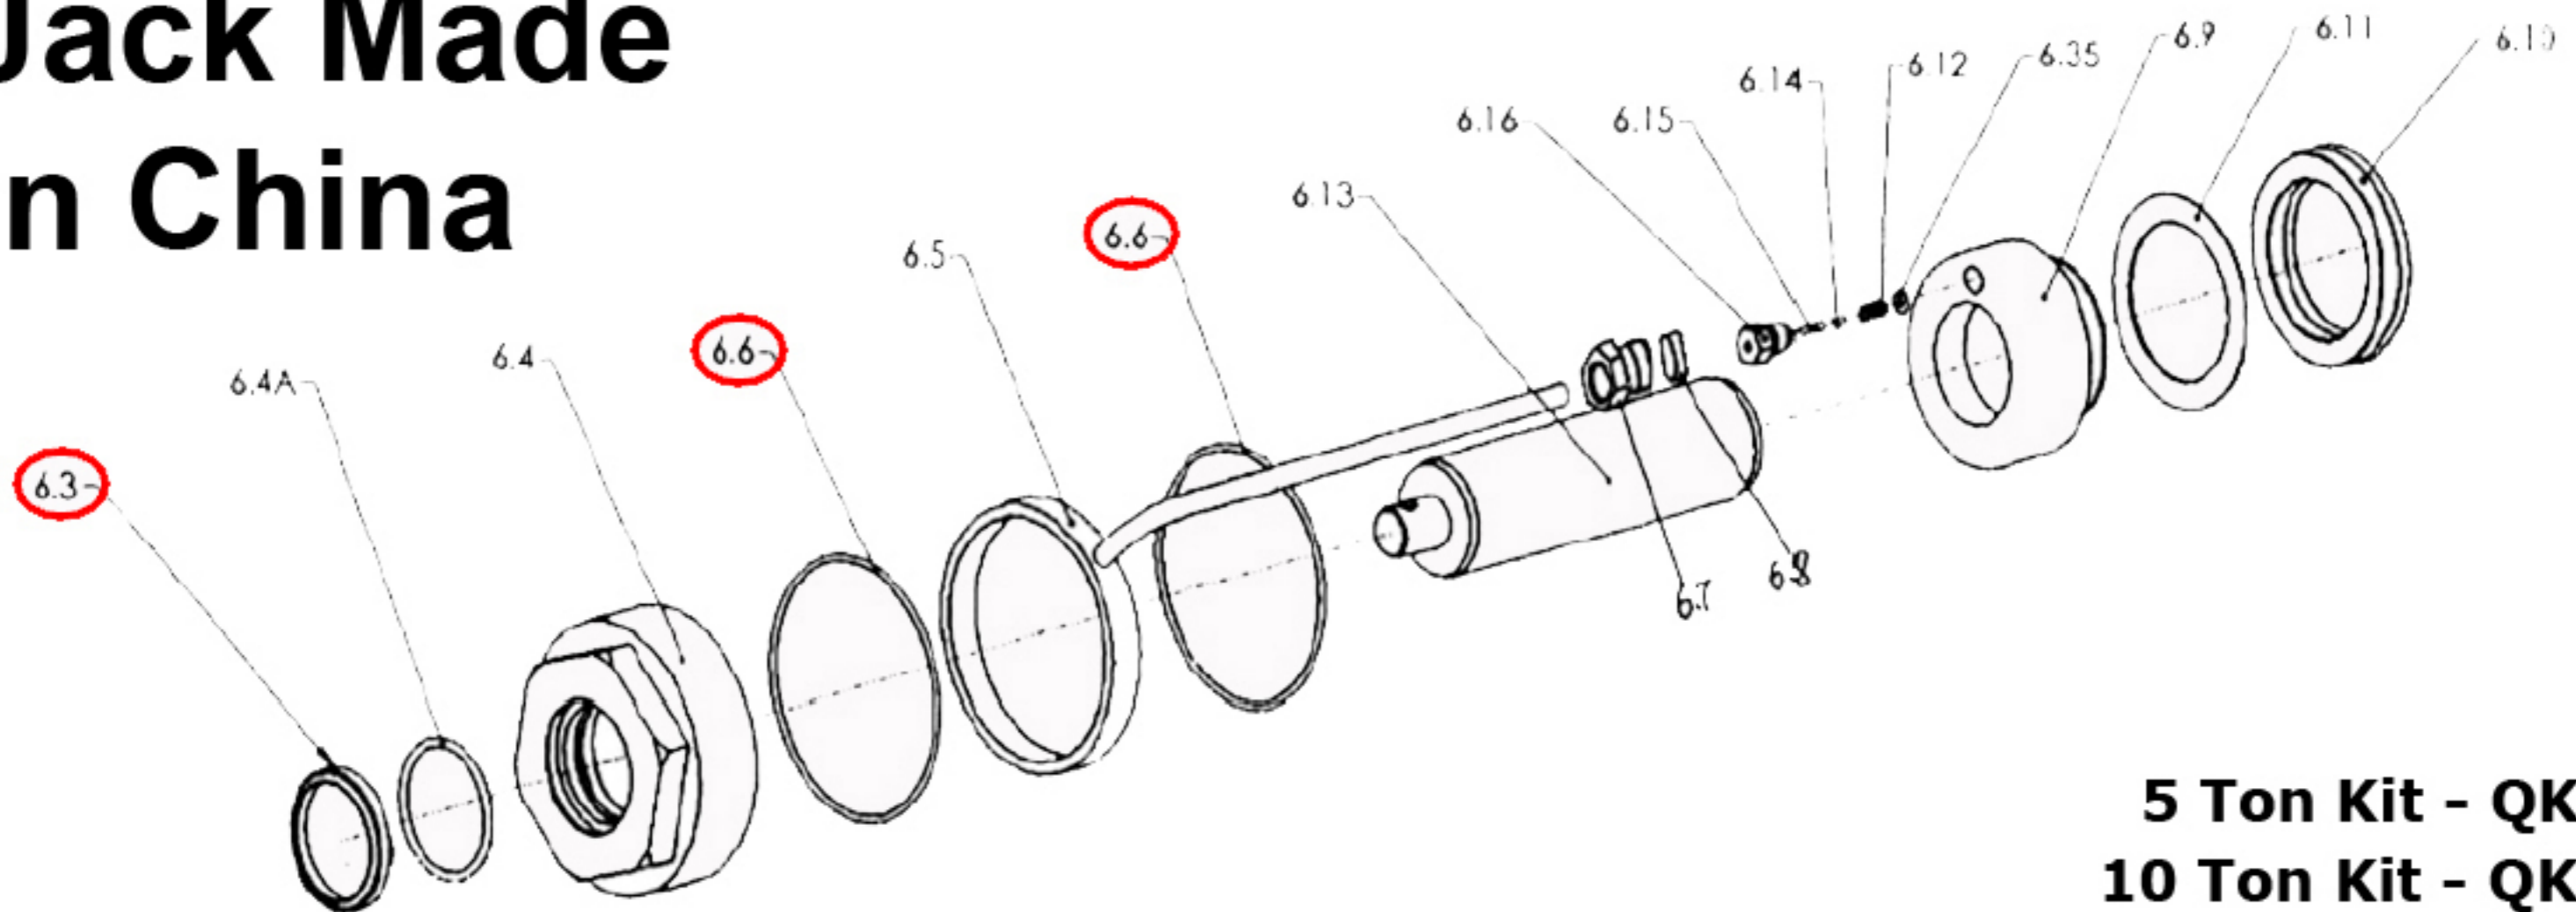

# 5 AND 10 TON MODELS

# Jack Made in Japan

5 Ton Kit - NS905-JPN-RK  
10 Ton Kit - NS910-JPN-RK

Japanese and Chinese Jacks  
5 Ton Ram Diameter - 45mm  
10 Ton Ram Diameter - 48mm

# Jack Made in China

5 Ton Kit - QK5-RK  
10 Ton Kit - QK10-RK