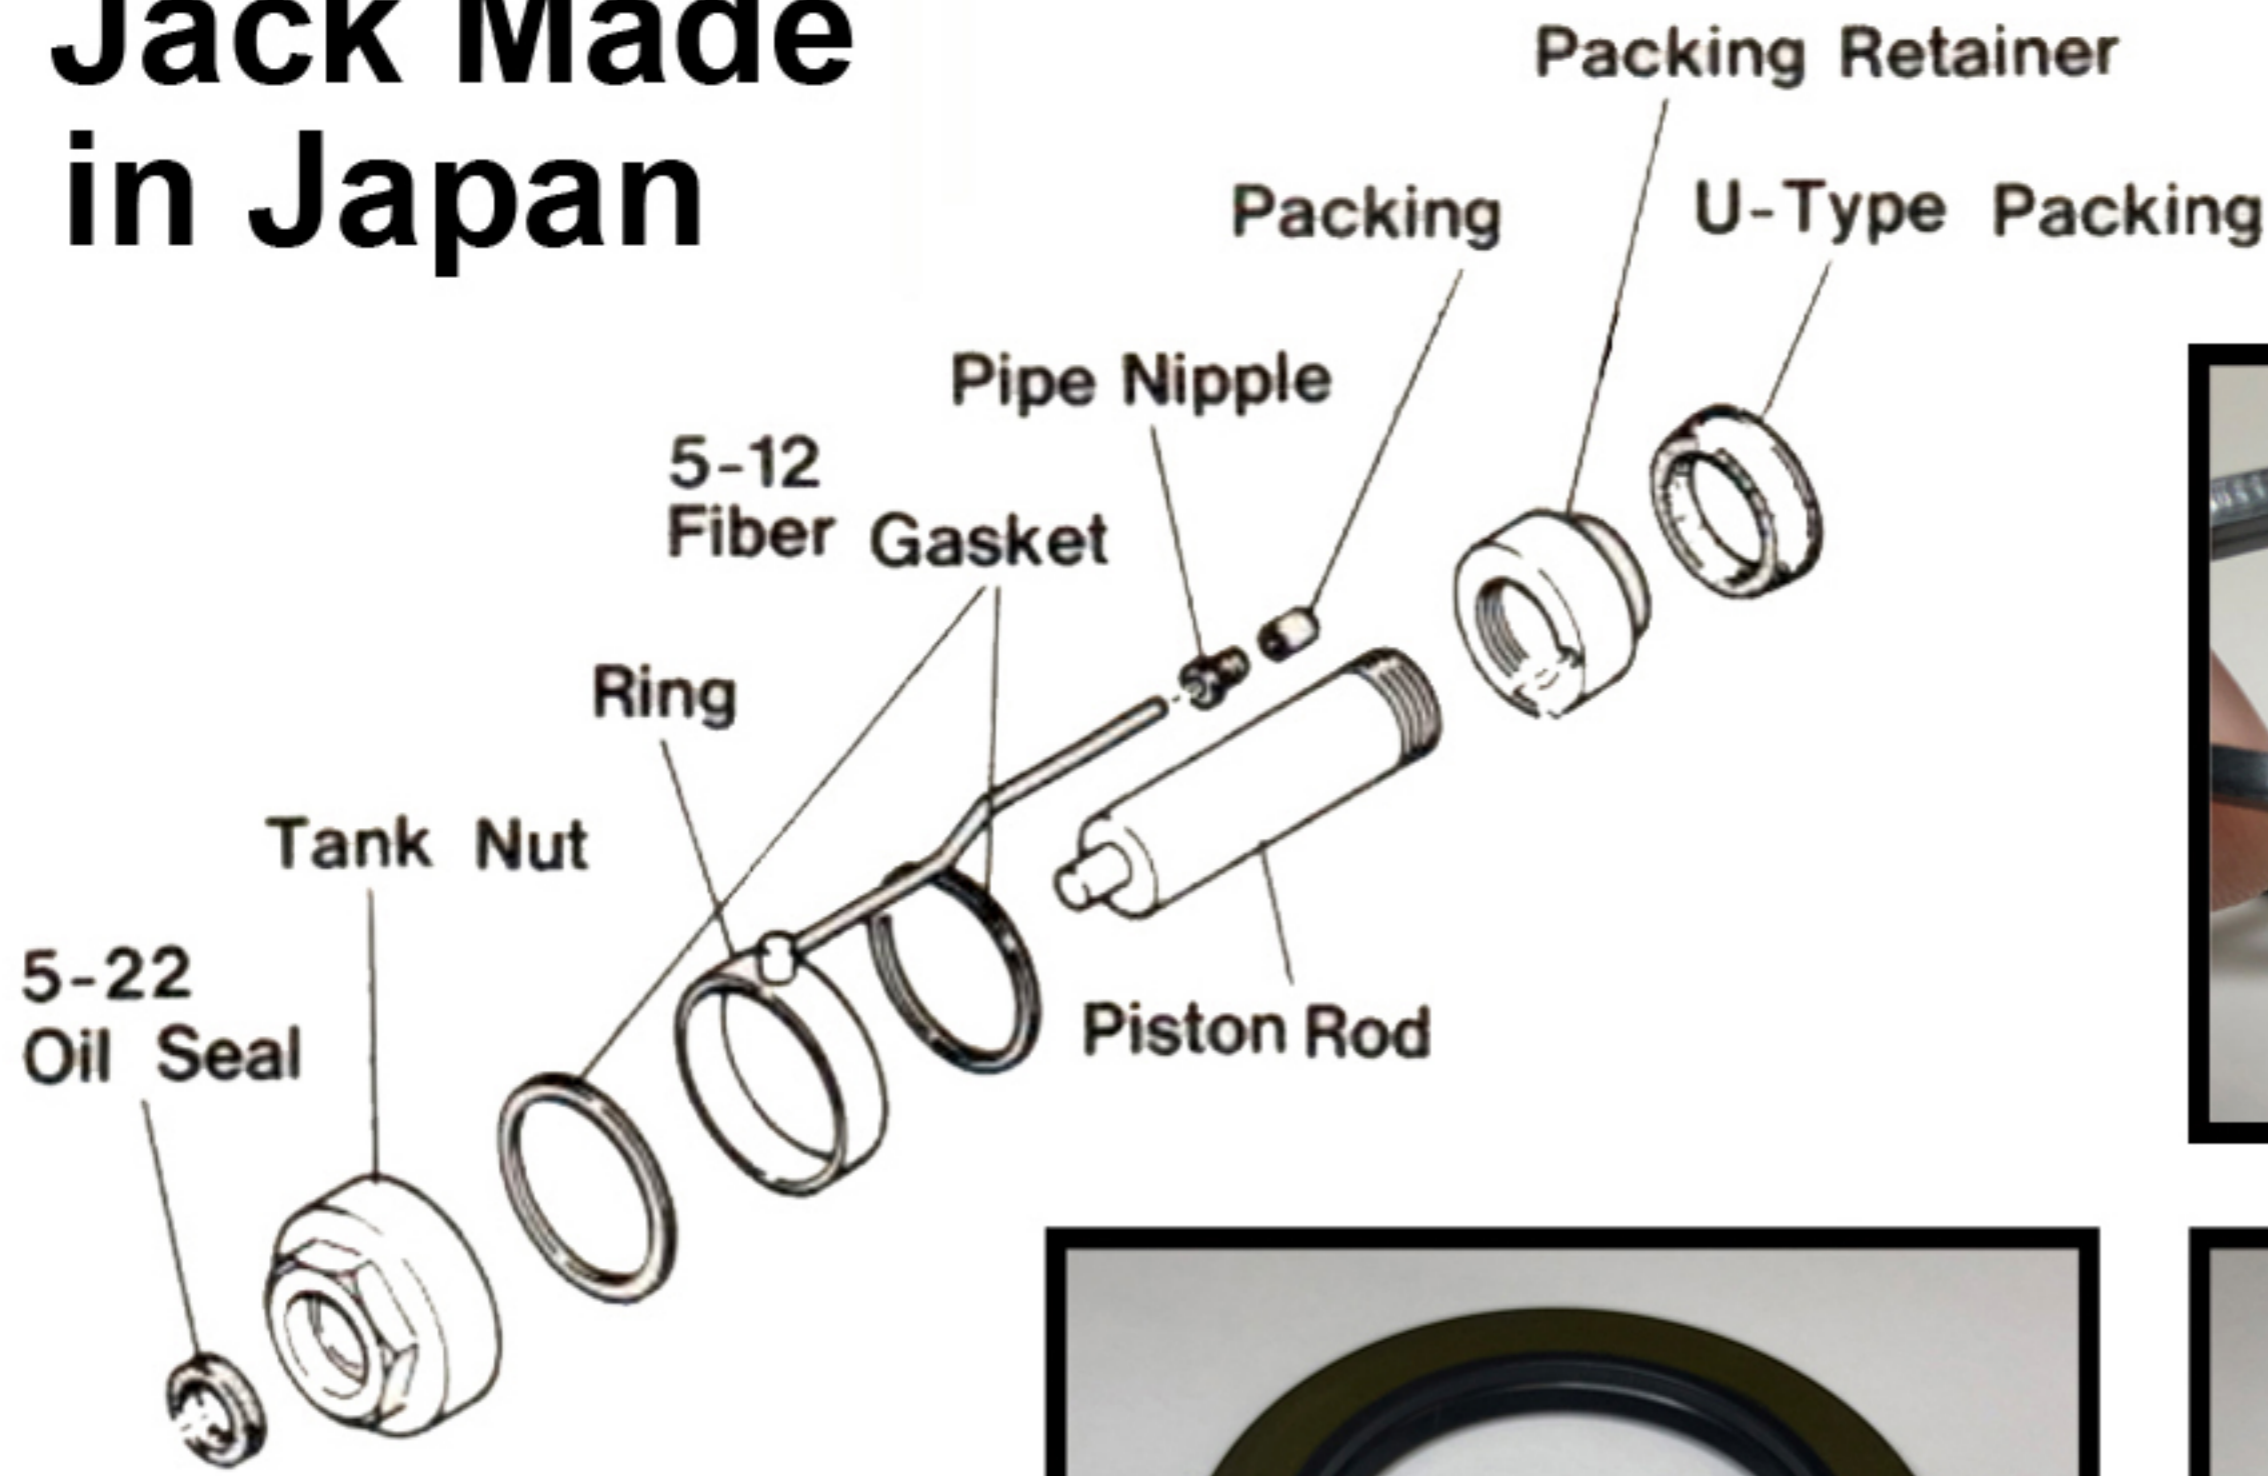

# 5 AND 10 TON MODELS

# Jack Made in Japan

5 Ton Kit - NS905-JPN-RK  
10 Ton Kit - NS910-JPN-RK

Japanese and Chinese Jacks  
5 Ton Ram Diameter - 45mm  
10 Ton Ram Diameter - 48mm

# Jack Made in China

5 Ton Kit - QK5-RK  
10 Ton Kit - QK10-RK