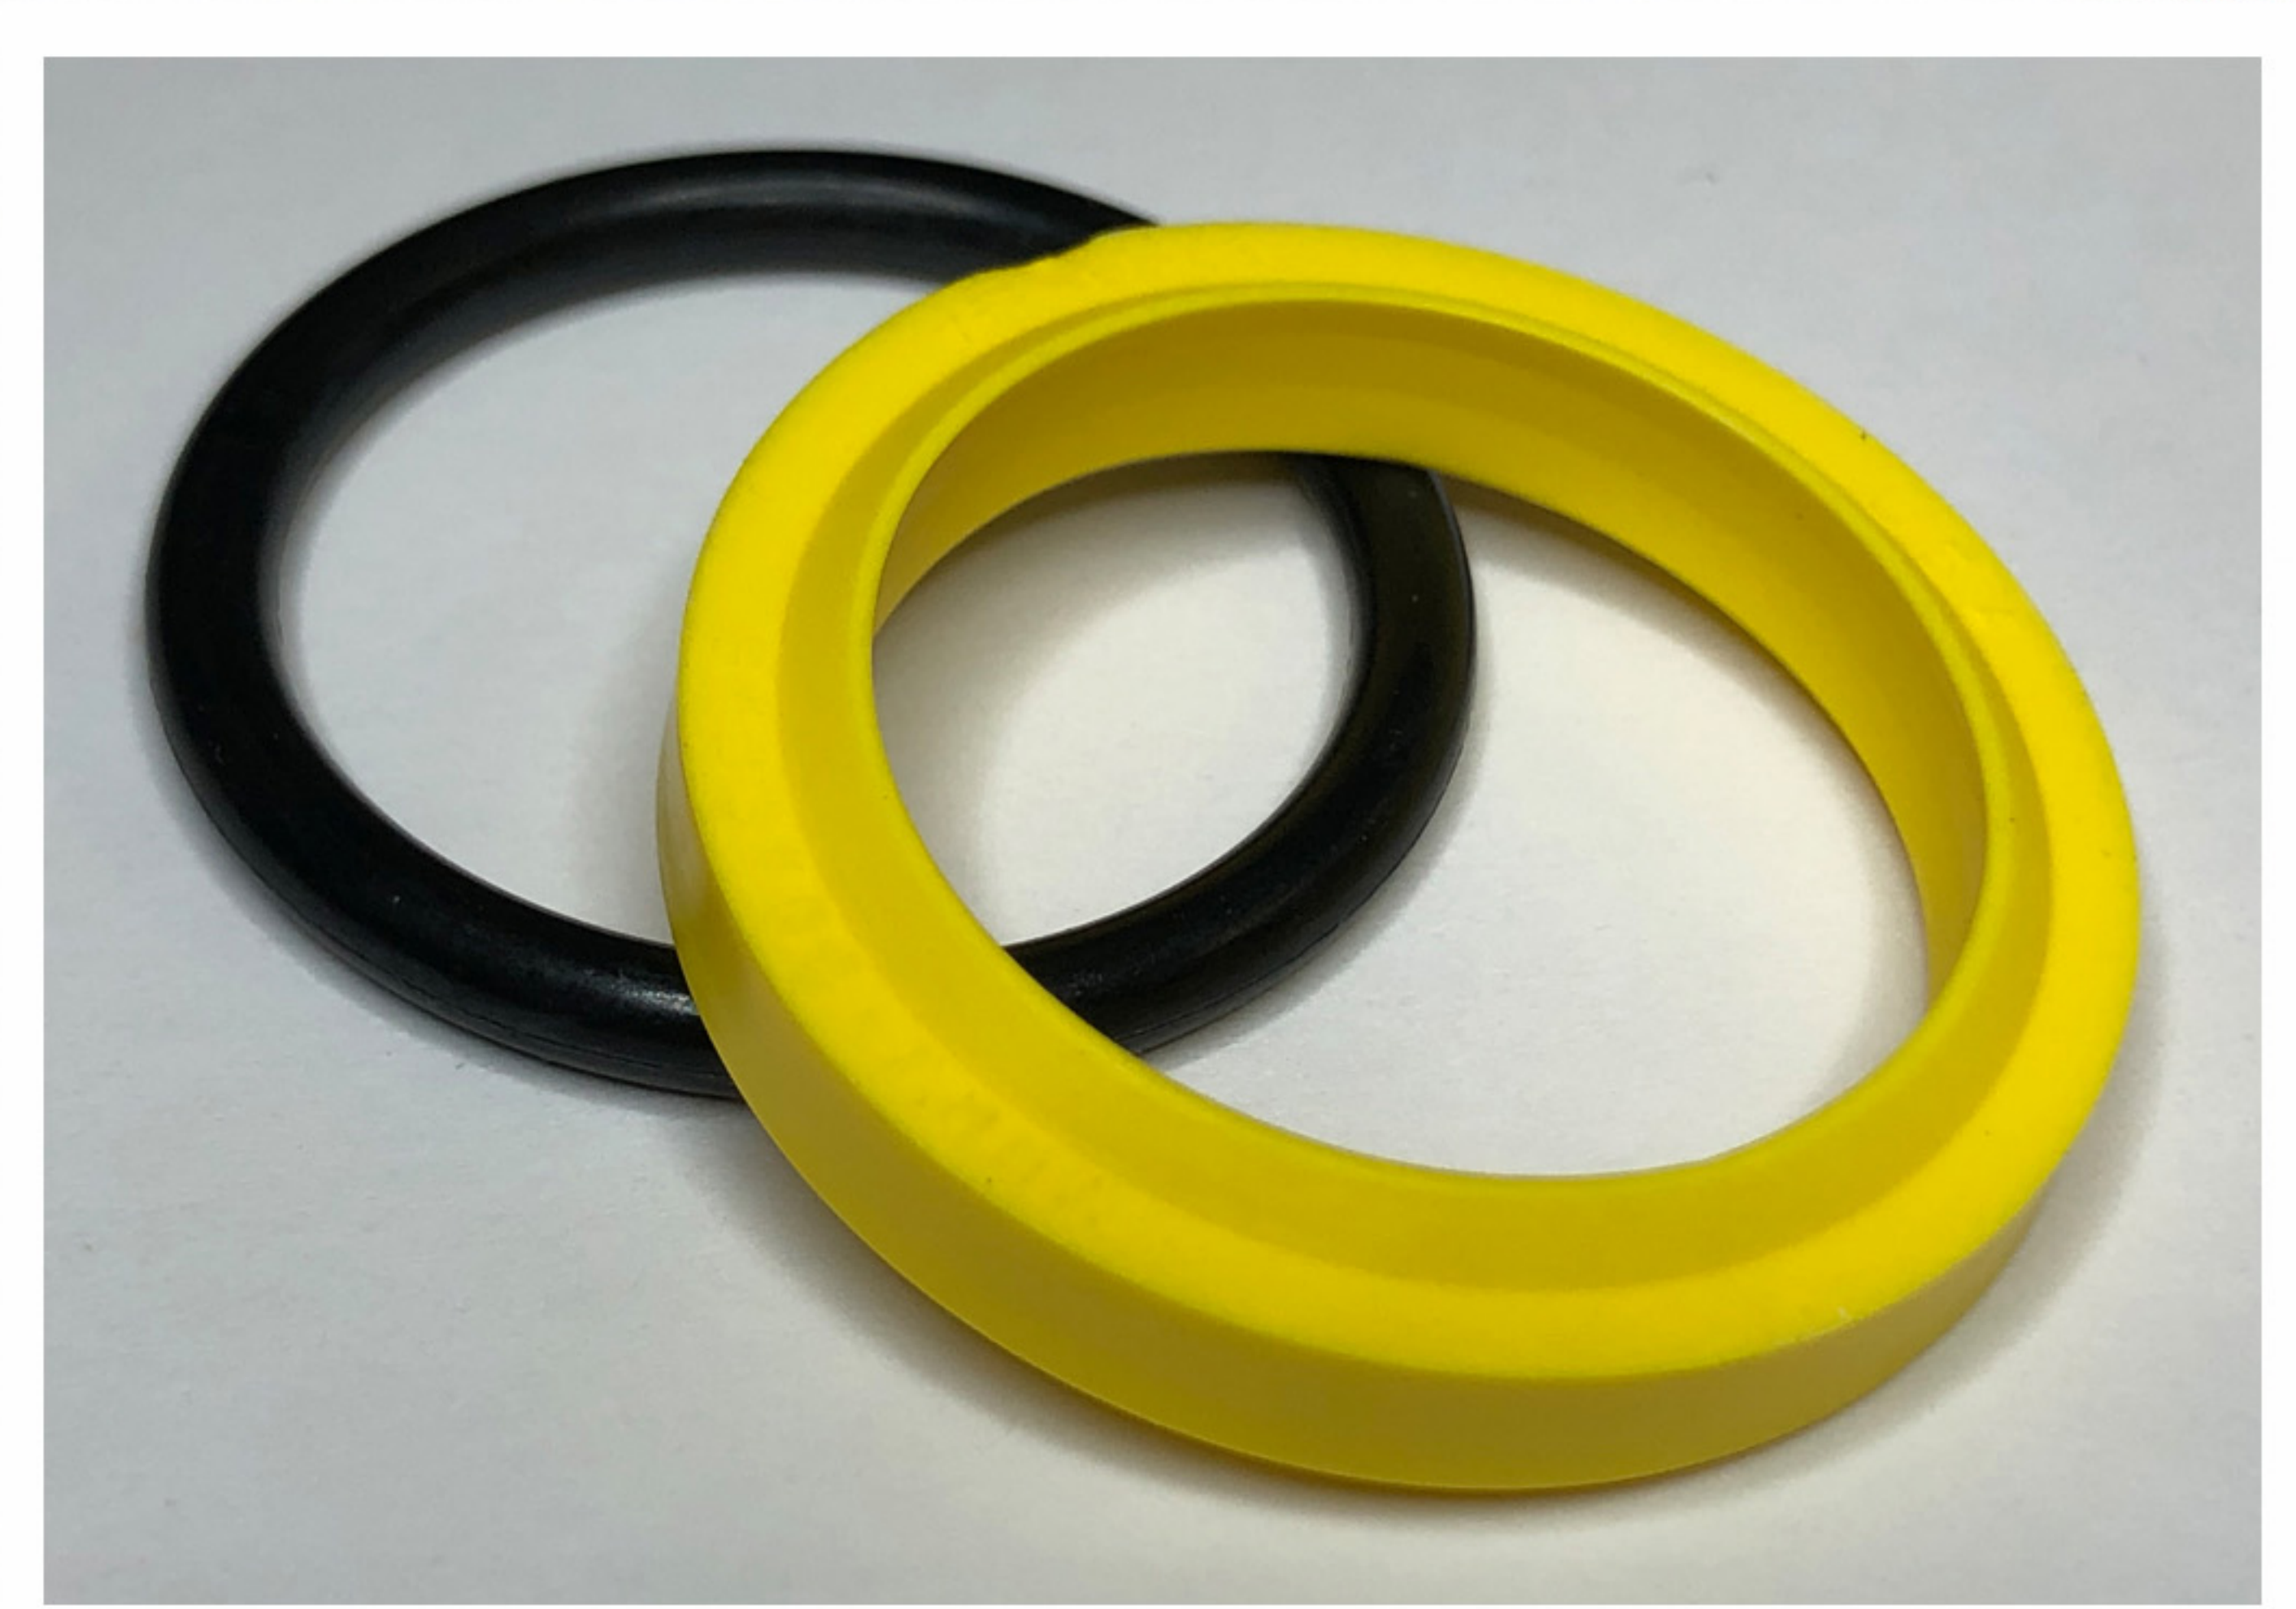

Snap-In Wiper Style

(30mm ID)

Seal Kit Part
No. SJ-2-RK

***O-Ring and Wiper Install in Separate Grooves**

Snap-In Wiper Style

(32mm ID)

Seal Kit Part
No. 218800-RK

***Quad Ring and Wiper Install in the Same Groove**