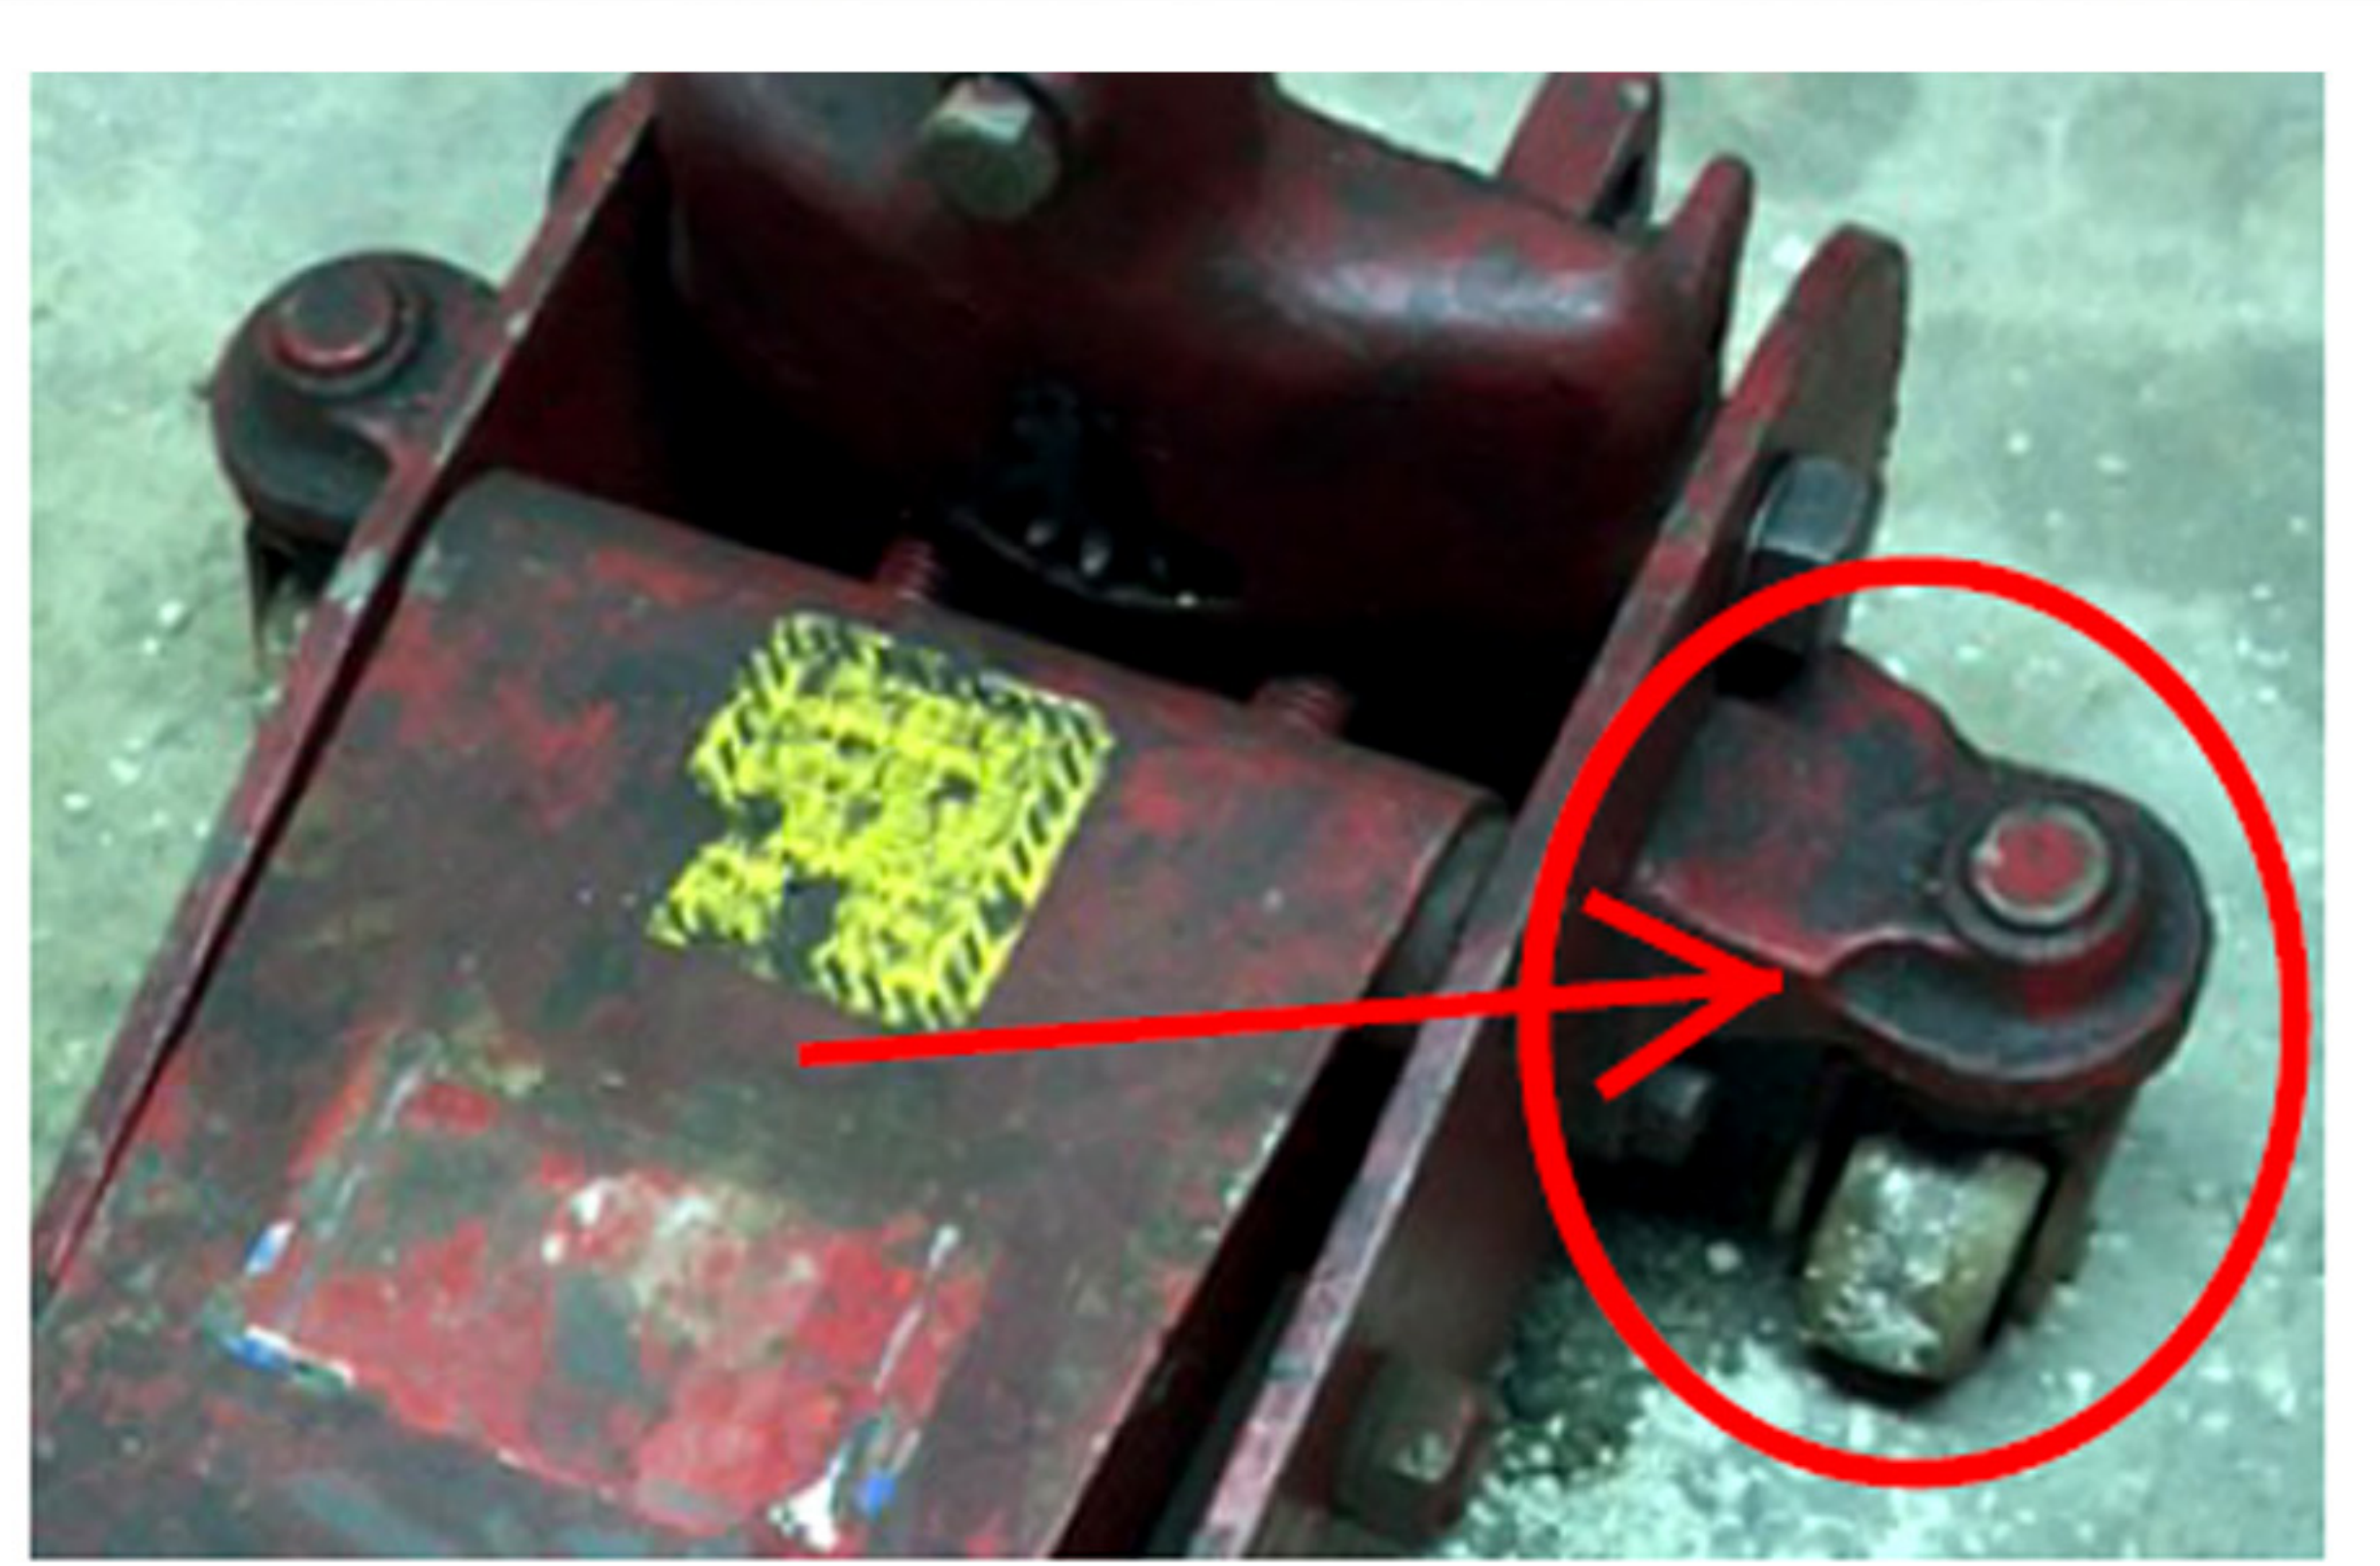

Snap-In Wiper Style

(30mm ID)

Seal Kit Part
No. SJ-2-RK

***O-Ring and Wiper Install in Separate Grooves**

Snap-In Wiper Style

(32mm ID)

Seal Kit Part
No. 218800-RK

***Quad Ring and Wiper Install in the Same Groove**